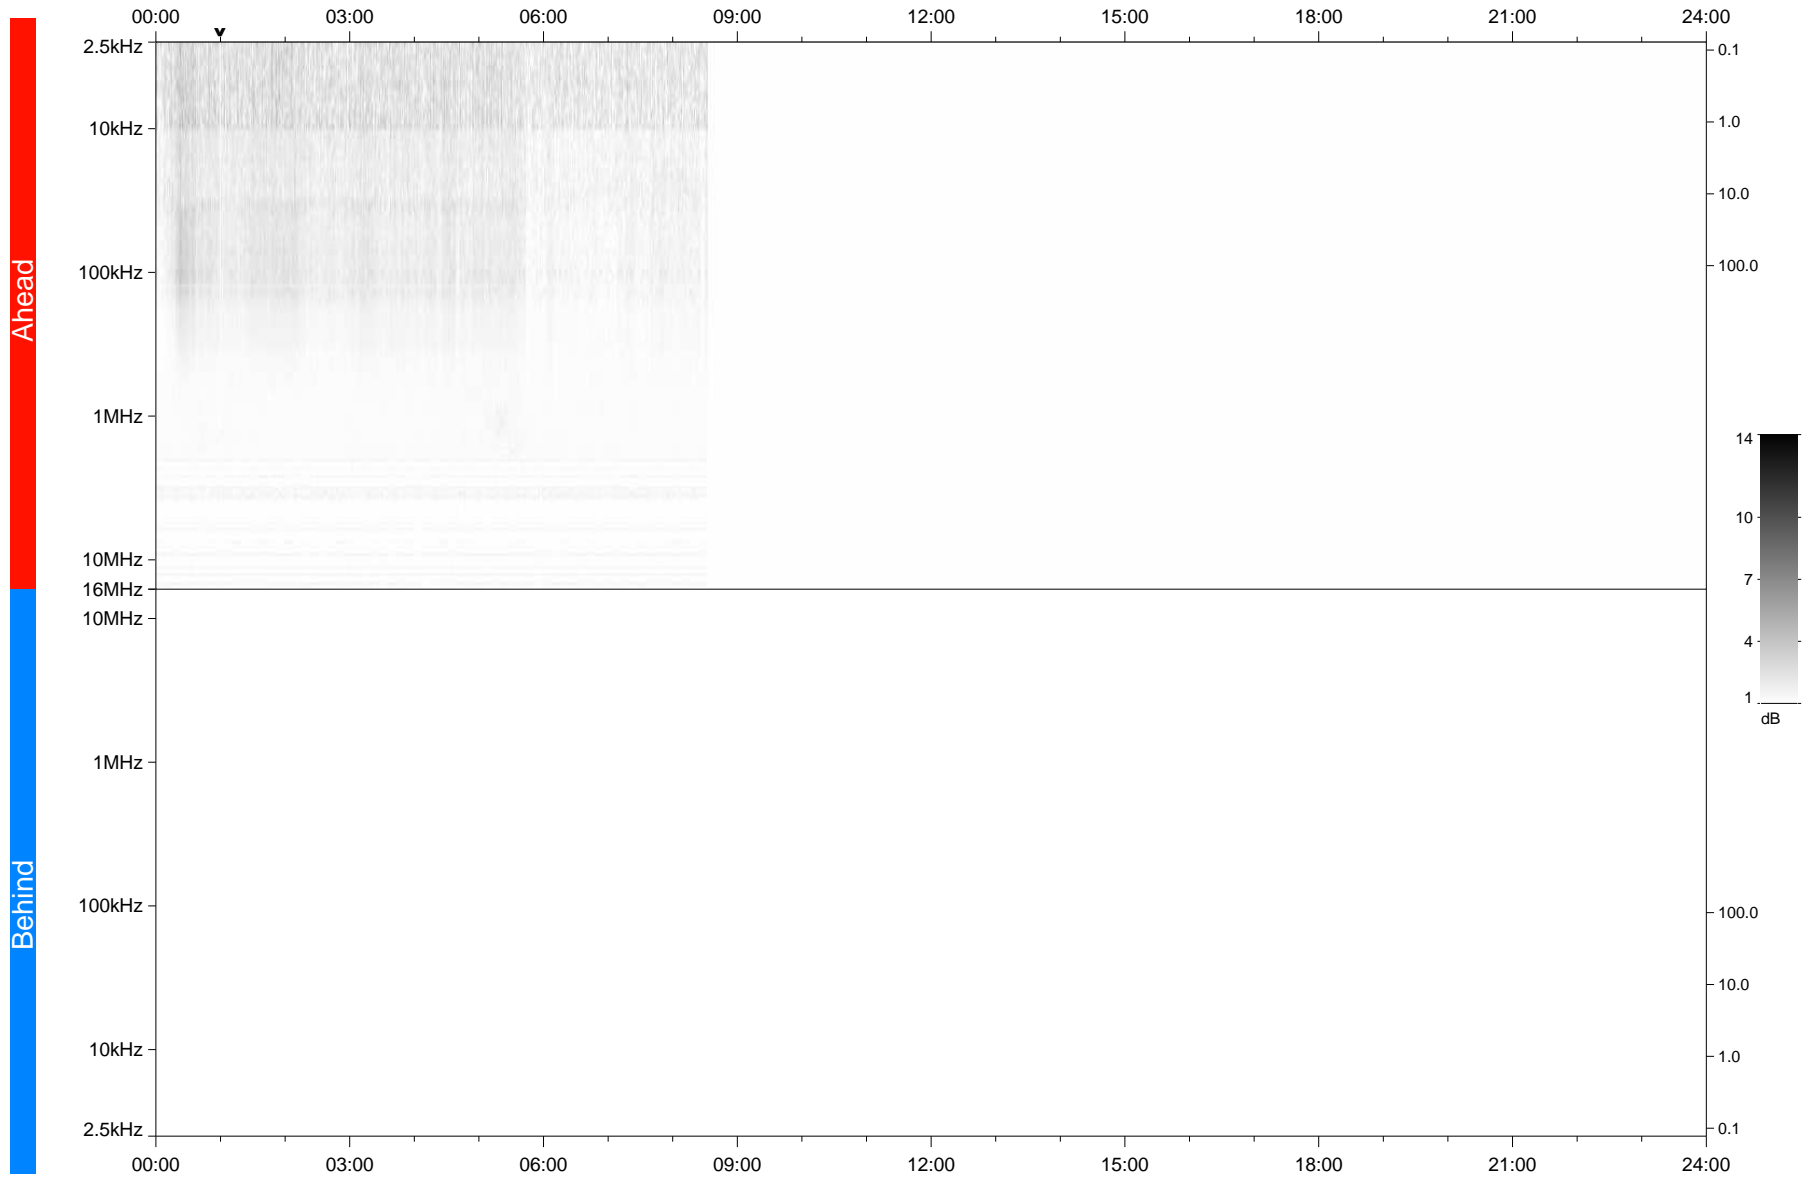

STEREO/WAVES Daily Summary - 08-Jan-2021 (DOY 008)

Ahead source file: swaves_ahead_2021_008_1_05.fin
Ahead PSE Angle: -56.8°

Behind PSE Angle: 57.0°
Behind source file: No STEREO-B data

Time (UTC)

file: stereo_swaves_daily-summary_gray_20210108_v04
made by: space.umn.edu on macOS with TDL 8.8.2 on 2022-10-02 12:14:07, with TLib V945 / dynspec V311