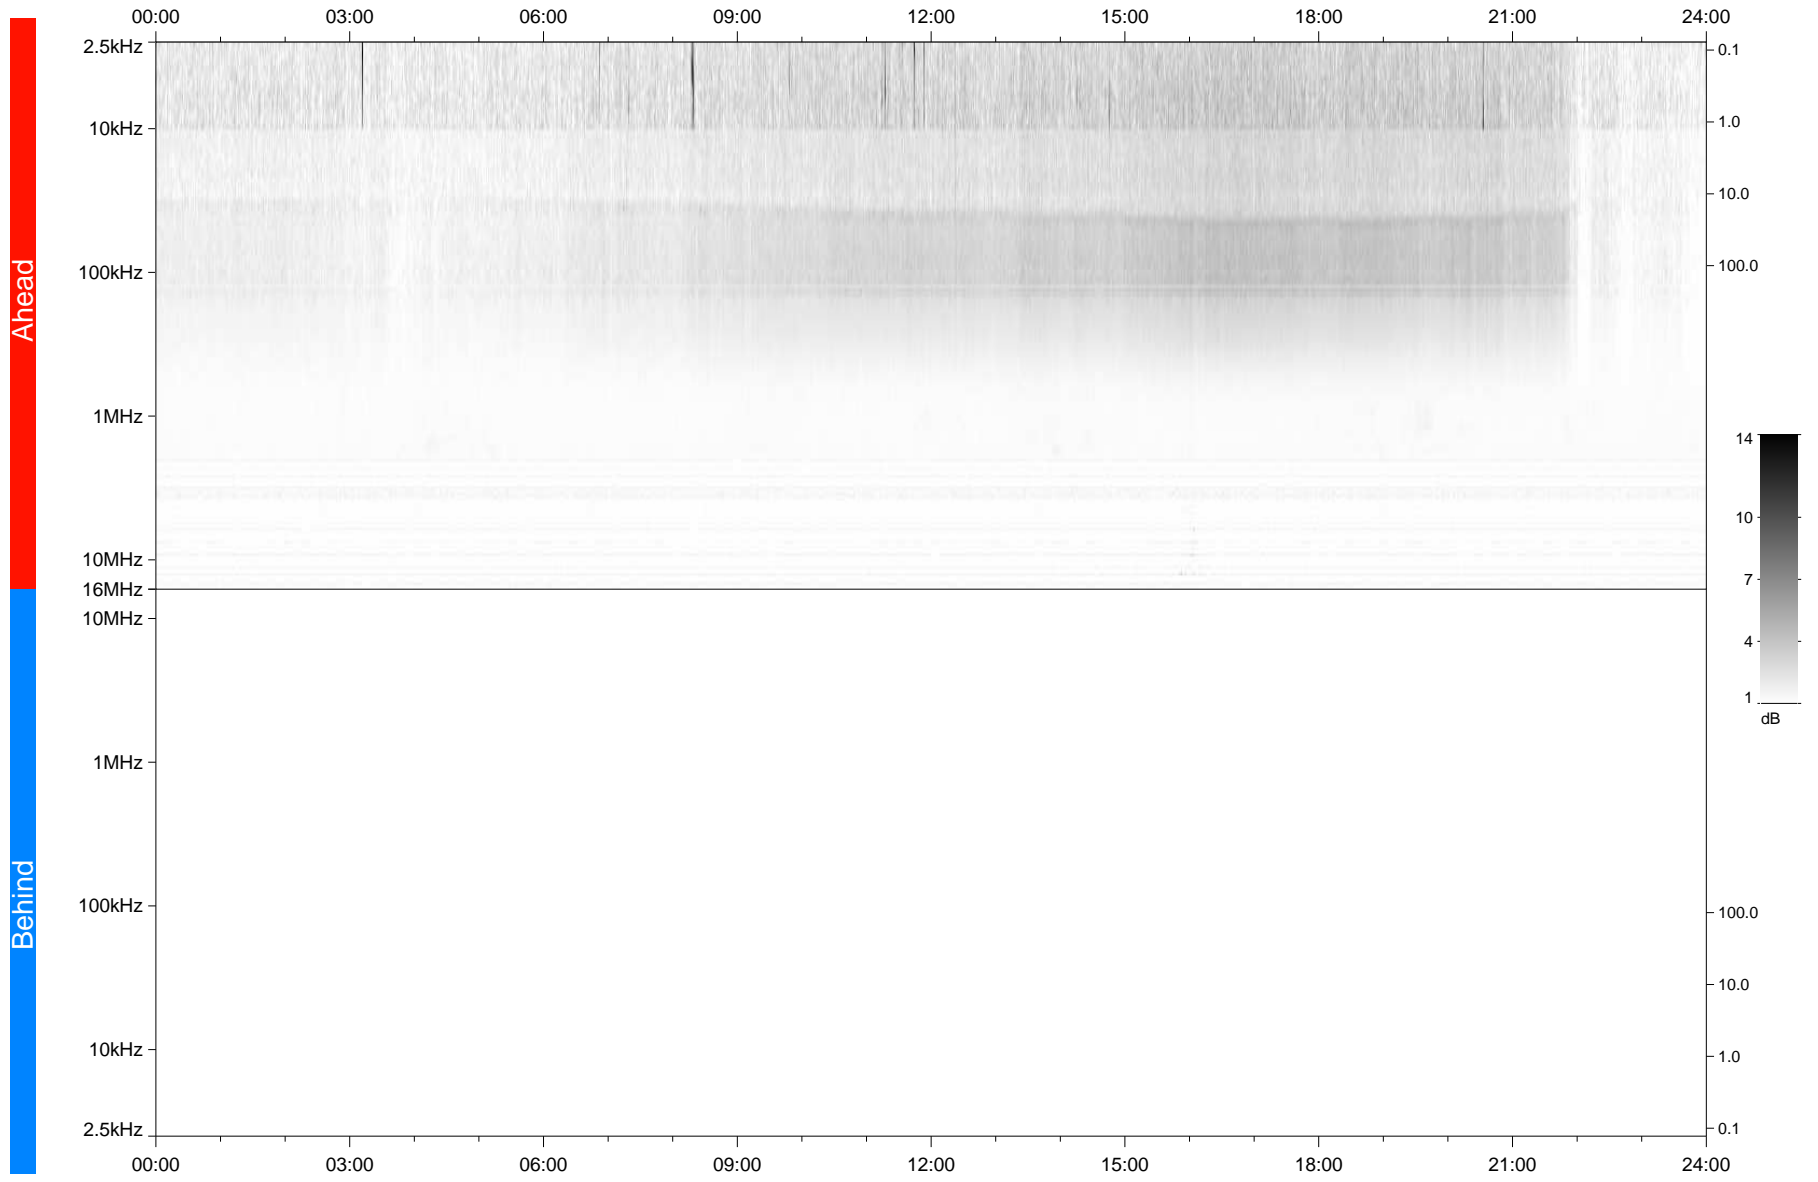

STEREO/WAVES Daily Summary - 07-Jan-2021 (DOY 007)

Ahead source file: swaves_ahead_2021_007_1_05.fin
Ahead PSE Angle: -56.8°

Behind PSE Angle: 57.0°
Behind source file: No STEREO-B data

Time (UTC)

file: stereo_swaves_daily-summary_gray_20210107_v04
made by: space.umn.edu on macOS with IDL 8.8.2 on 2022-10-02 12:13:13, with TMLib V945 / dynspec V311