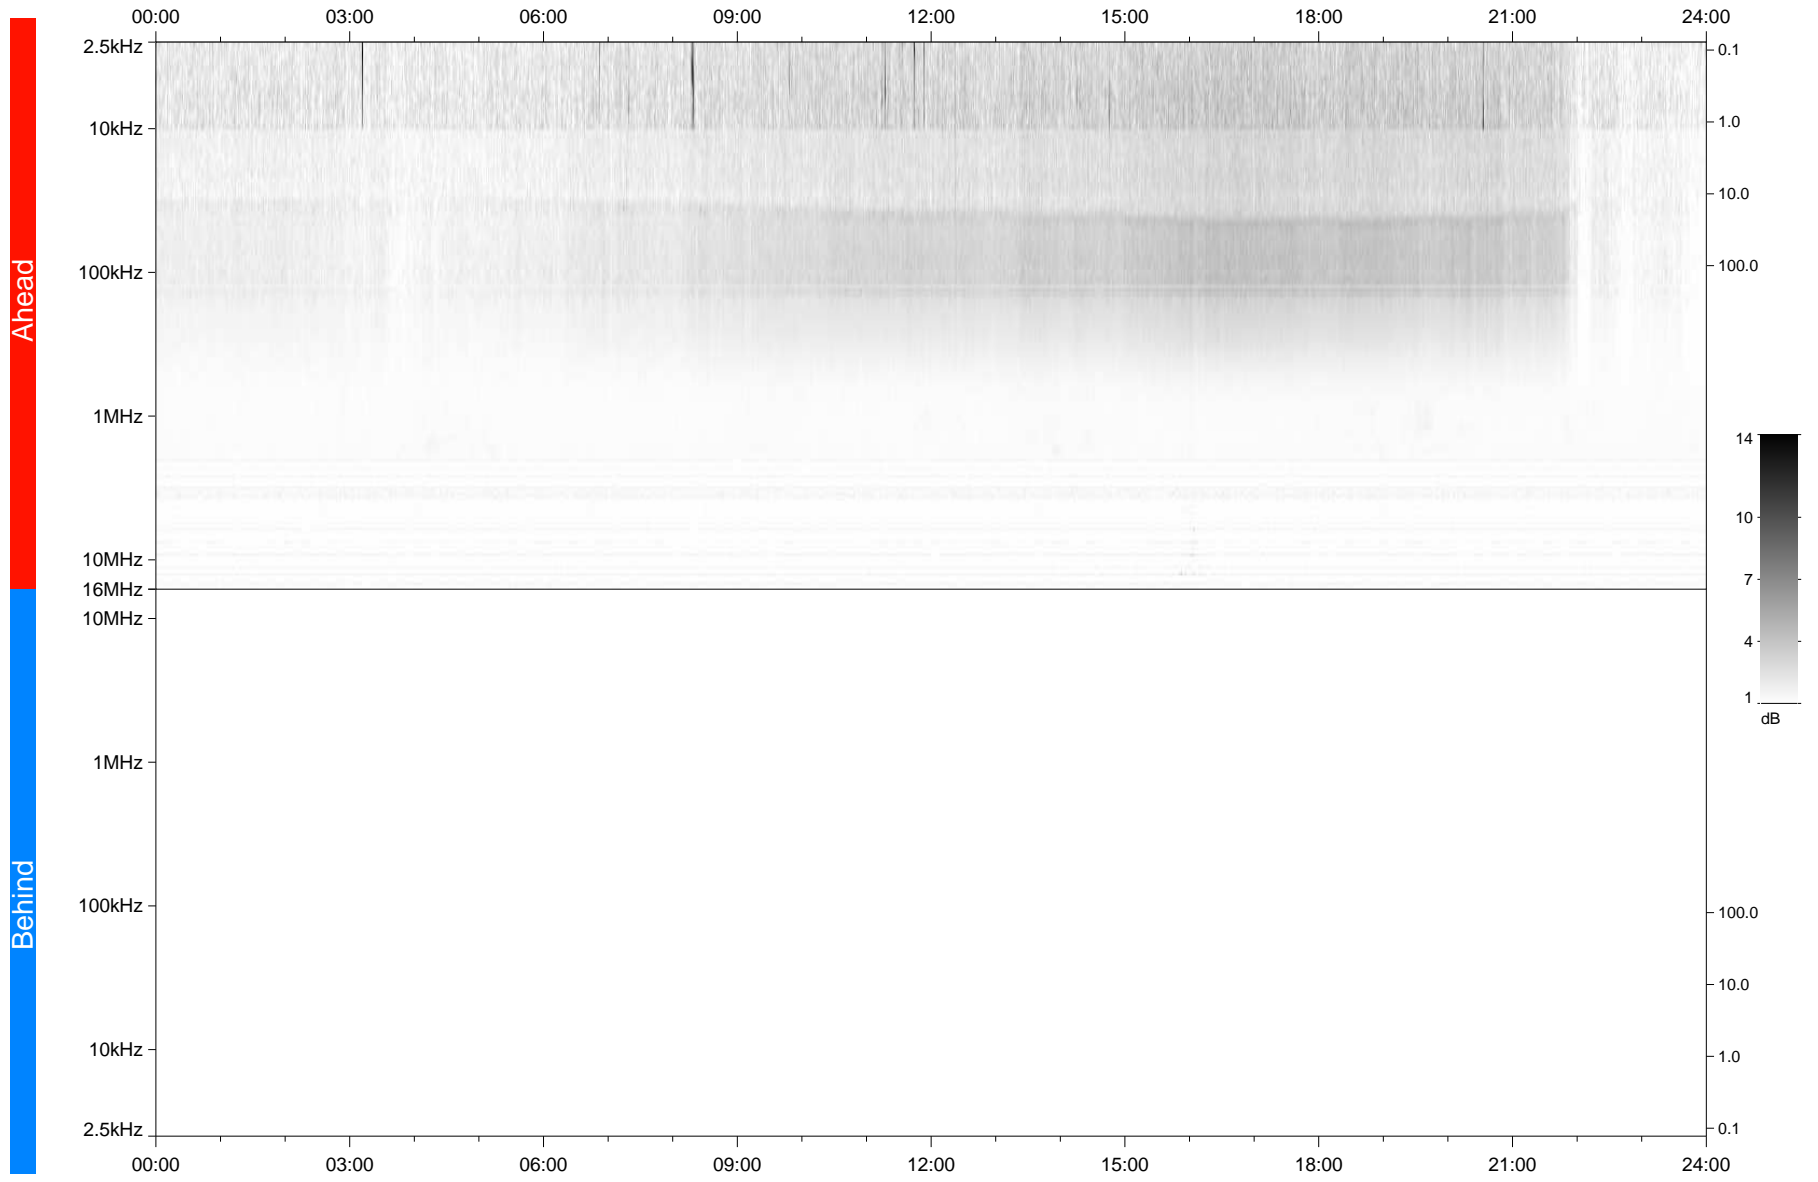

STEREO/WAVES Daily Summary - 07-Jan-2021 (DOY 007)

Ahead source file: swaves_ahead_2021_007_1_05.fin
Ahead PSE Angle: -56.8°

Behind PSE Angle: 57.0°
Behind source file: No STEREO-B data

Time (UTC)

file: stereo_swaves_daily-summary_gray_20210107_v03
made by: space.umn.edu on macOS with TDL 8.8.2 on 2022-08-24 13:37:08, with TLib V945 / dynspec V311