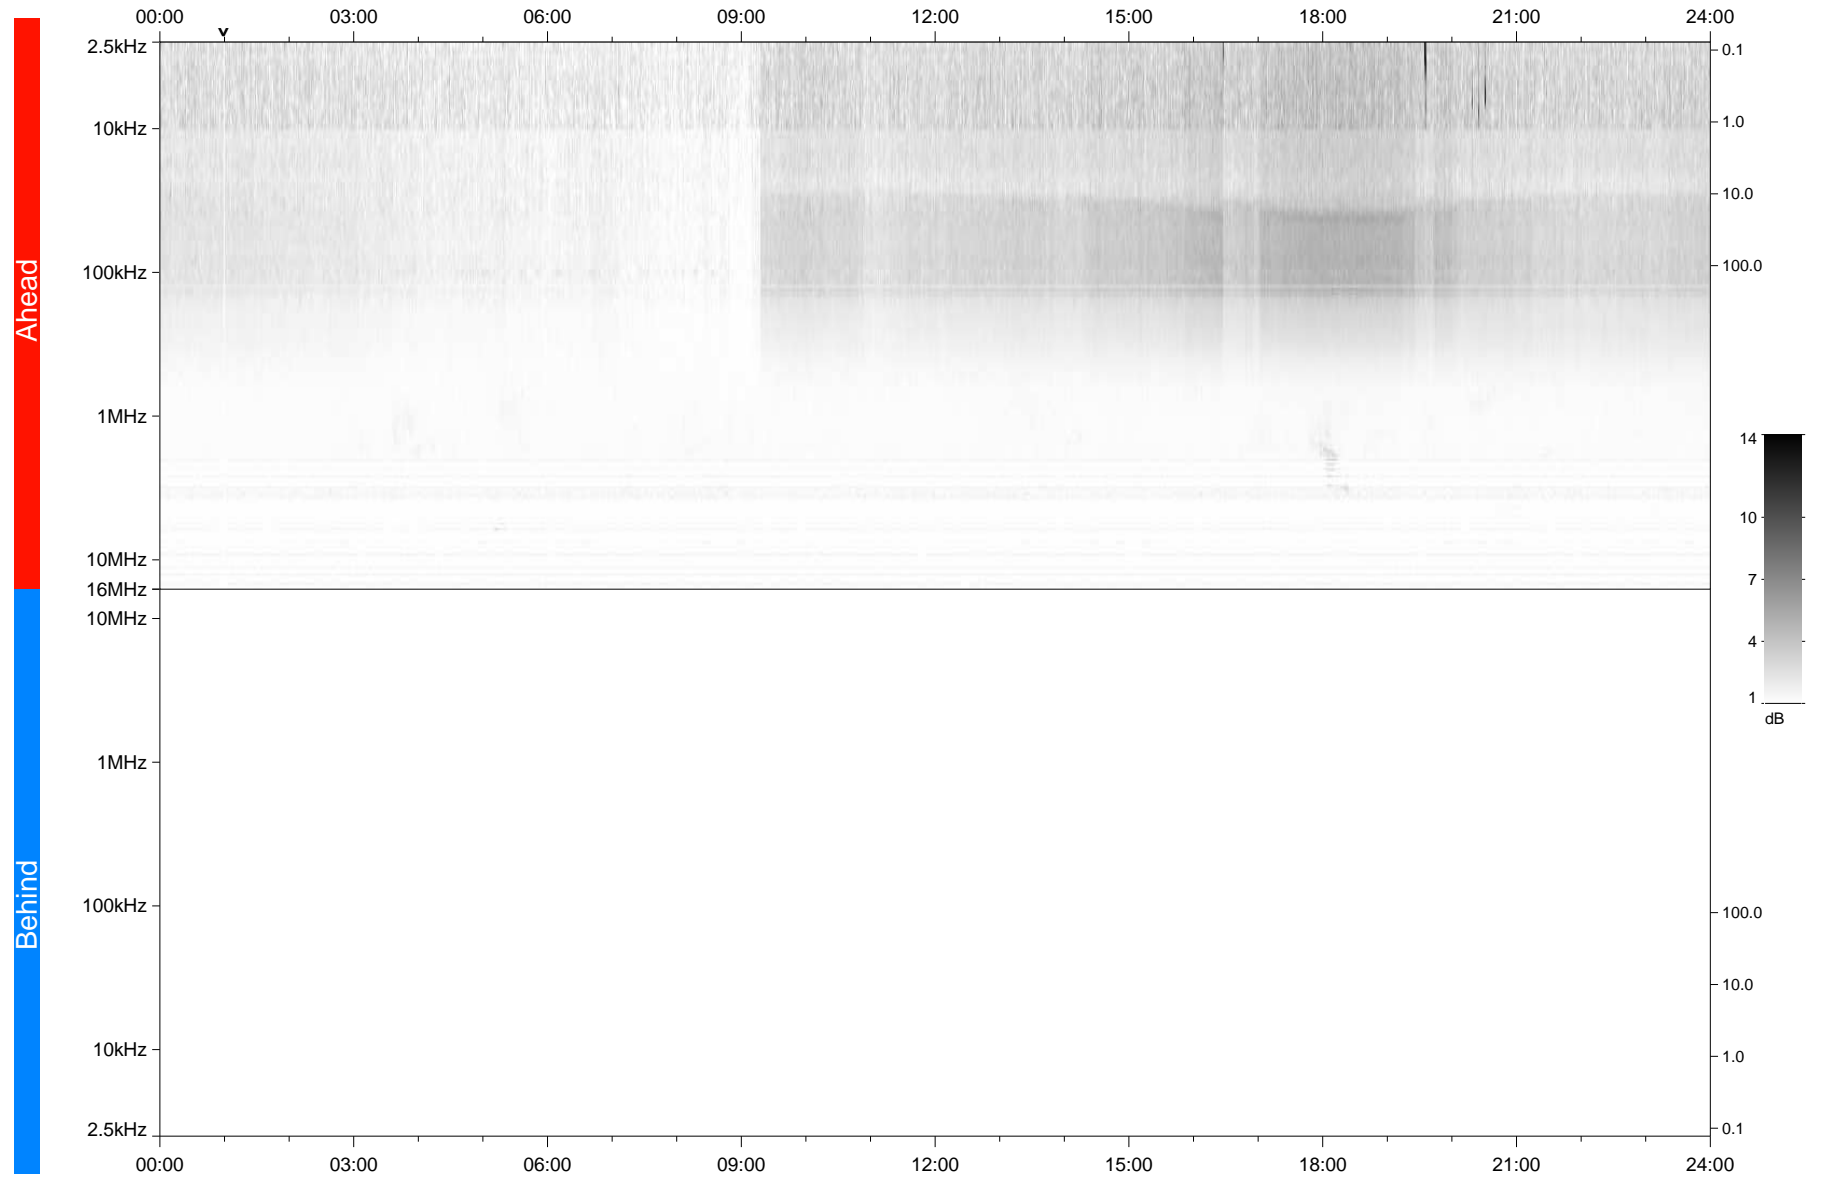

STEREO/WAVES Daily Summary - 06-Jan-2021 (DOY 006)

Ahead source file: swaves_ahead_2021_006_1_05.fin
Ahead PSE Angle: -56.9°

Behind PSE Angle: 57.0°
Behind source file: No STEREO-B data

Time (UTC)

file: stereo_swaves_daily-summary_gray_20210106_v04
made by: space.umn.edu on macOS with TDL 8.8.2 on 2022-10-02 12:11:44, with TLib V945 / dynspec V311