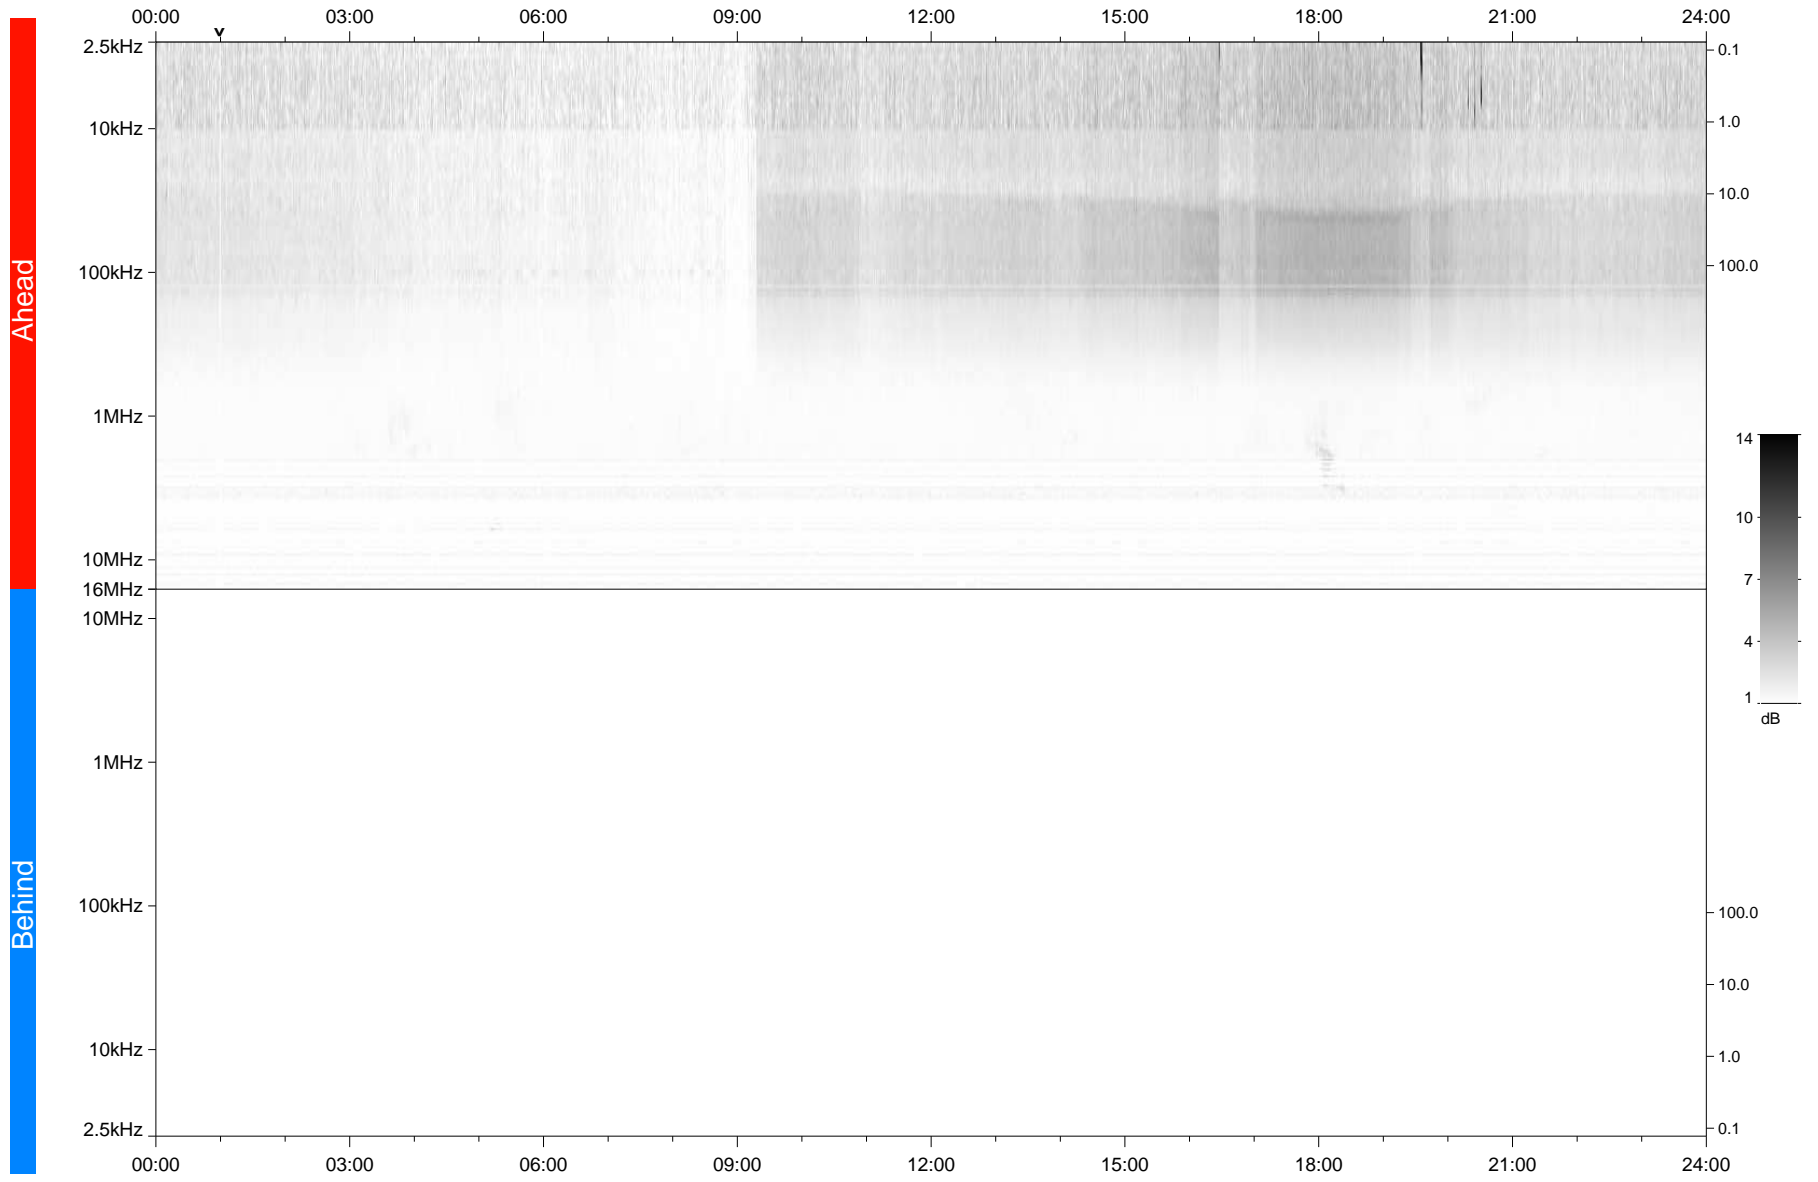

STEREO/WAVES Daily Summary - 06-Jan-2021 (DOY 006)

Ahead source file: swaves_ahead_2021_006_1_05.fin
Ahead PSE Angle: -56.9°

Behind PSE Angle: 57.0°
Behind source file: No STEREO-B data

Time (UTC)

file: stereo_swaves_daily-summary_gray_20210106_v03
made by: space.umn.edu on macOS with TDL 8.8.2 on 2022-08-24 13:35:47, with TLib V945 / dynspec V311