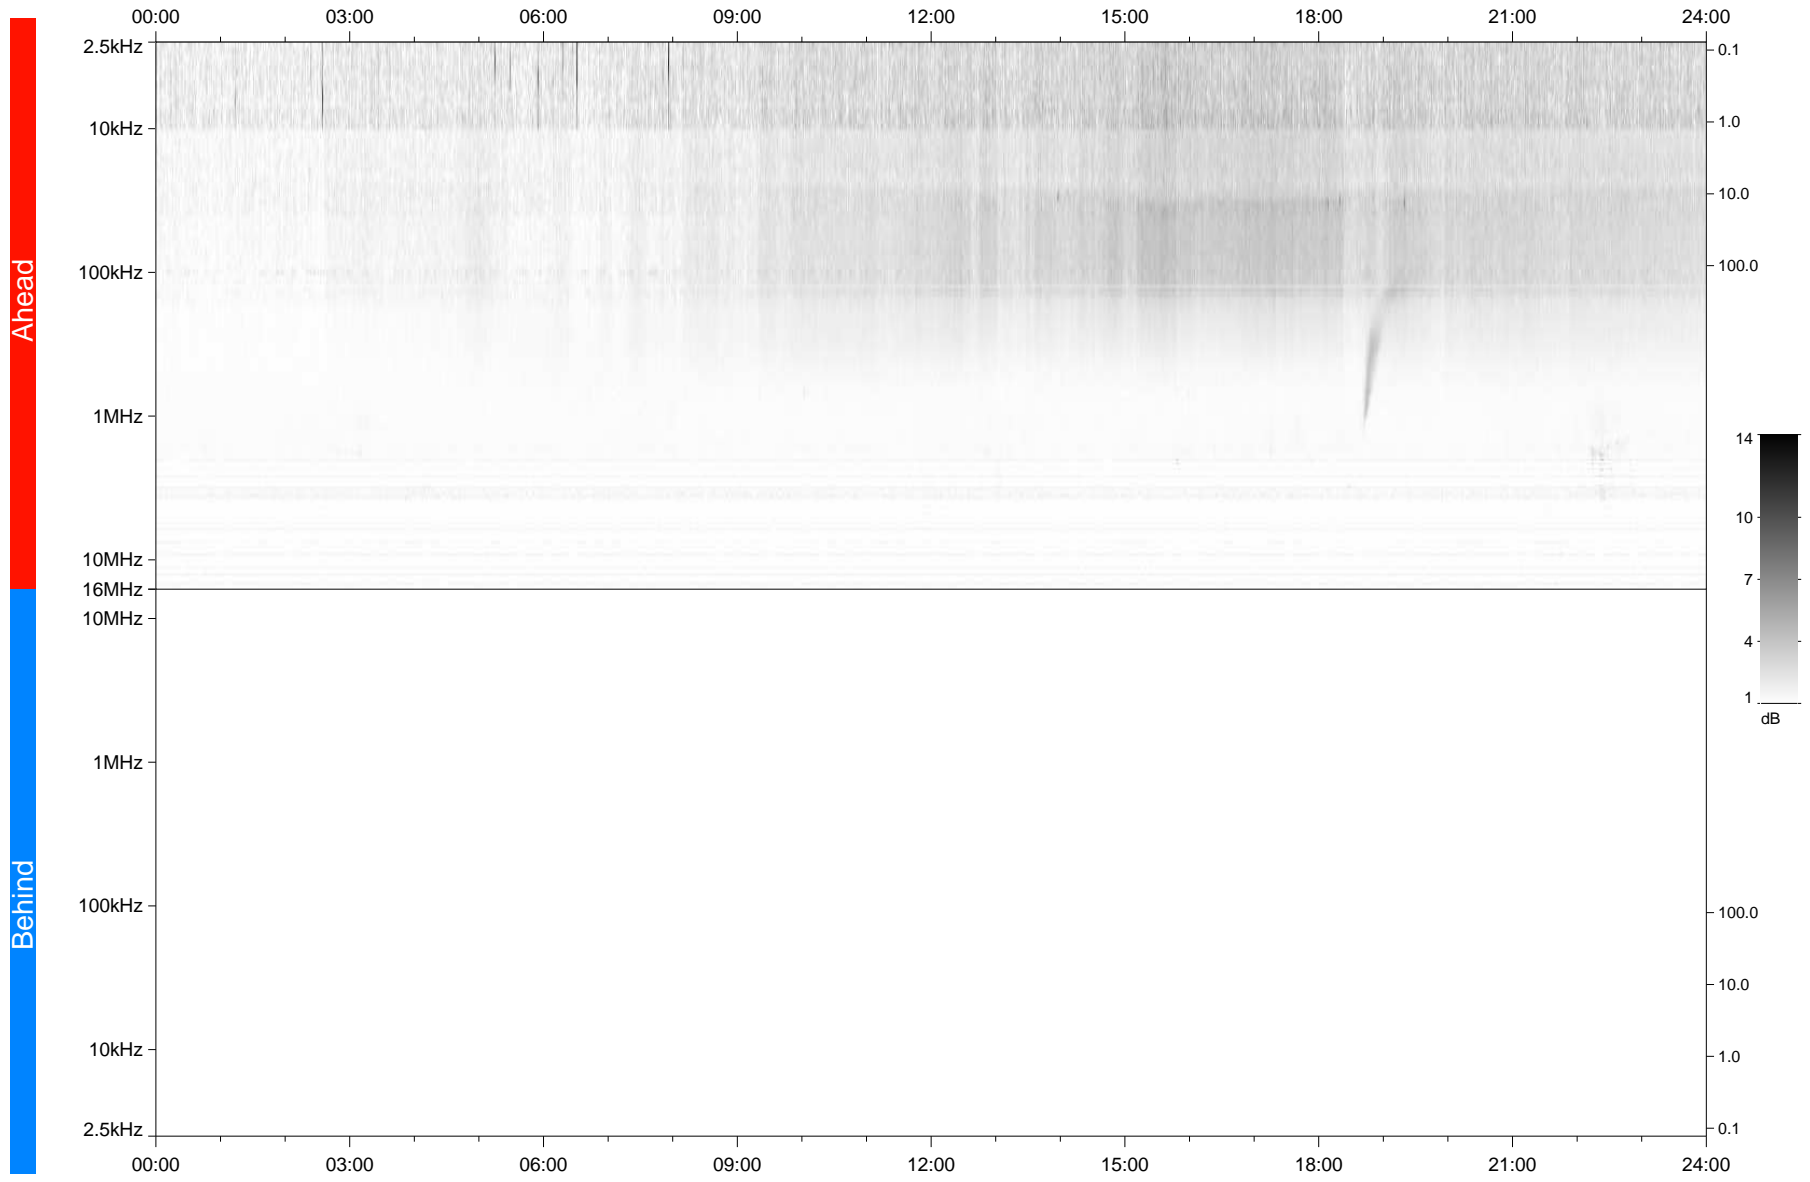

STEREO/WAVES Daily Summary - 05-Jan-2021 (DOY 005)

Ahead source file: swaves_ahead_2021_005_1_05.fin
Ahead PSE Angle: -56.9°

Behind PSE Angle: 57.0°
Behind source file: No STEREO-B data

Time (UTC)

file: stereo_swaves_daily-summary_gray_20210105_v04
made by: space.umn.edu on macOS with TDL 8.8.2 on 2022-10-02 12:10:15, with TLib V945 / dynspec V311