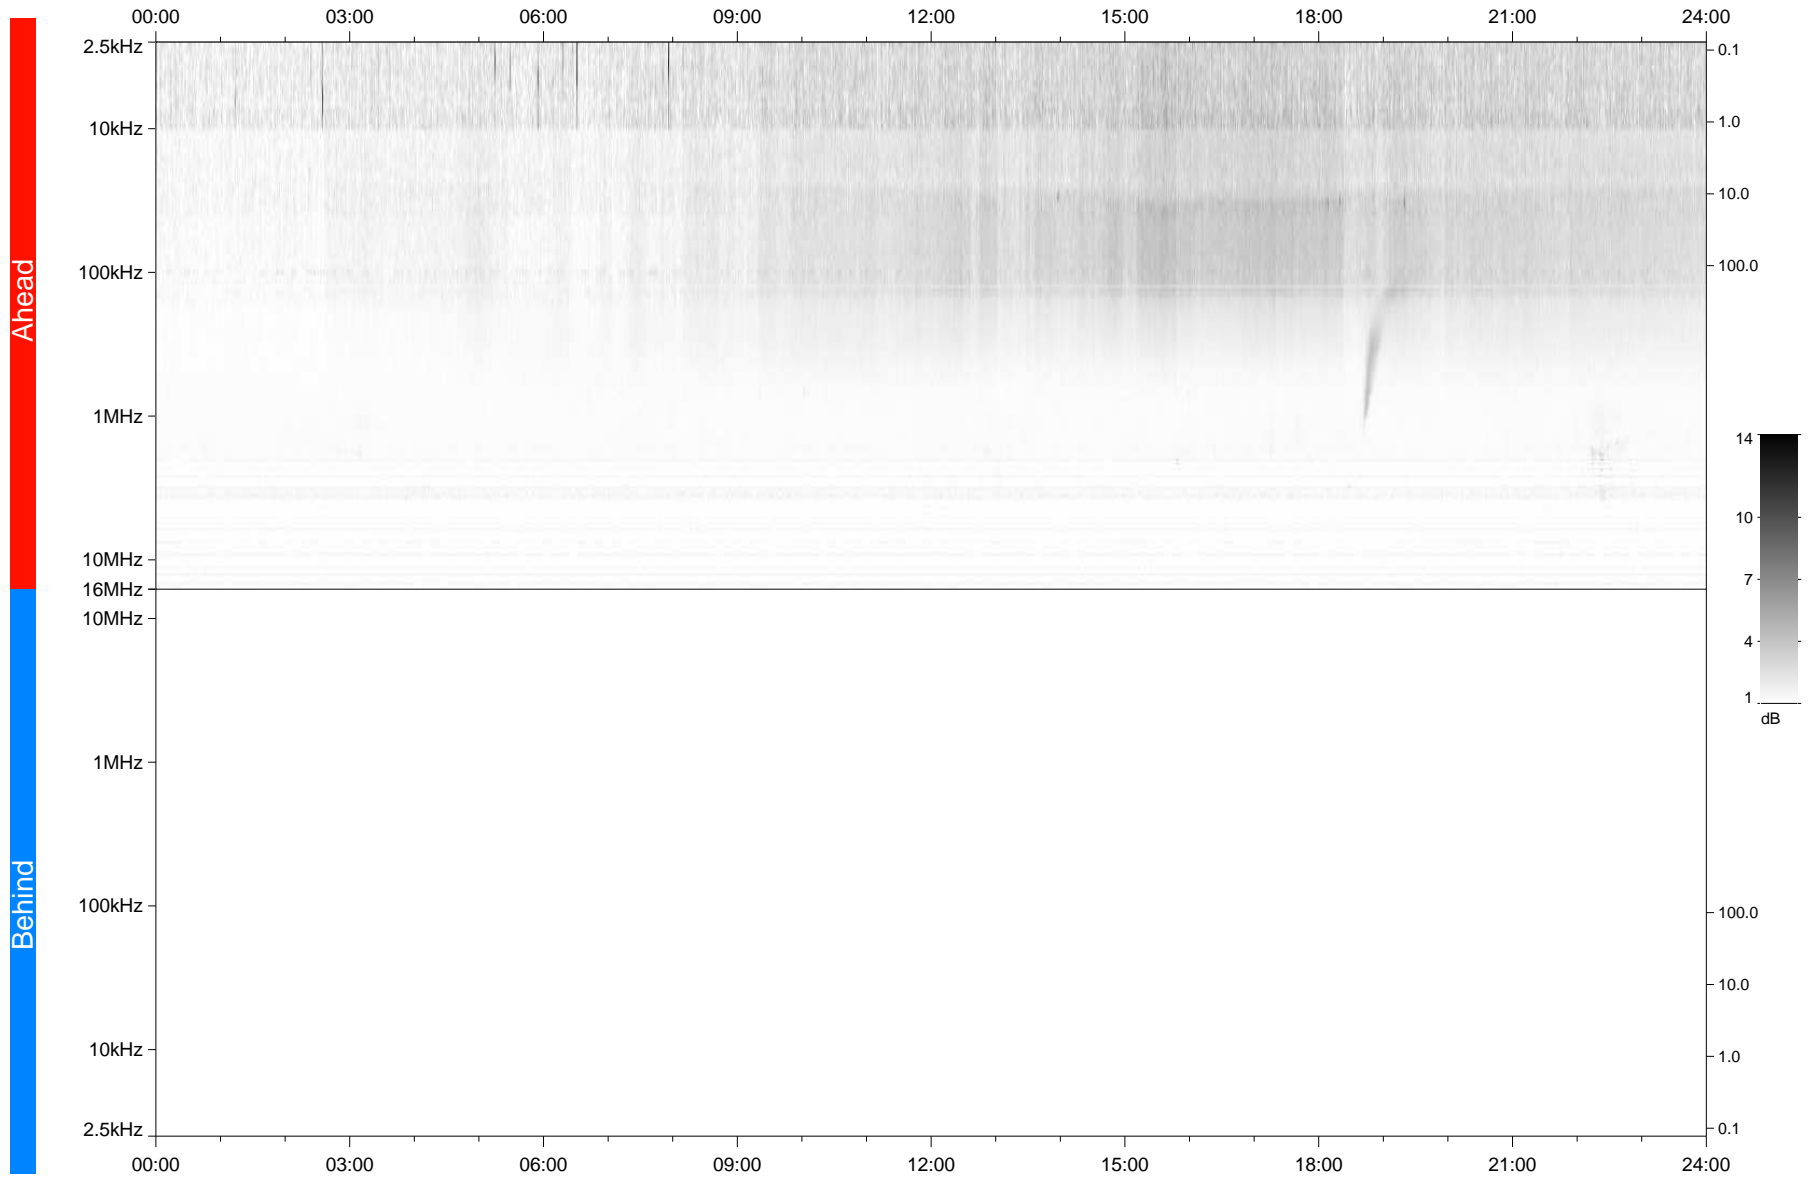

STEREO/WAVES Daily Summary - 05-Jan-2021 (DOY 005)

Ahead source file: swaves_ahead_2021_005_1_05.fin
Ahead PSE Angle: -56.9°

Behind PSE Angle: 57.0°
Behind source file: No STEREO-B data

Time (UTC)

file: stereo_swaves_daily-summary_gray_20210105_v03
made by: space.umn.edu on macOS with TDL 8.8.2 on 2022-08-24 13:34:25, with TLib V945 / dynspec V311