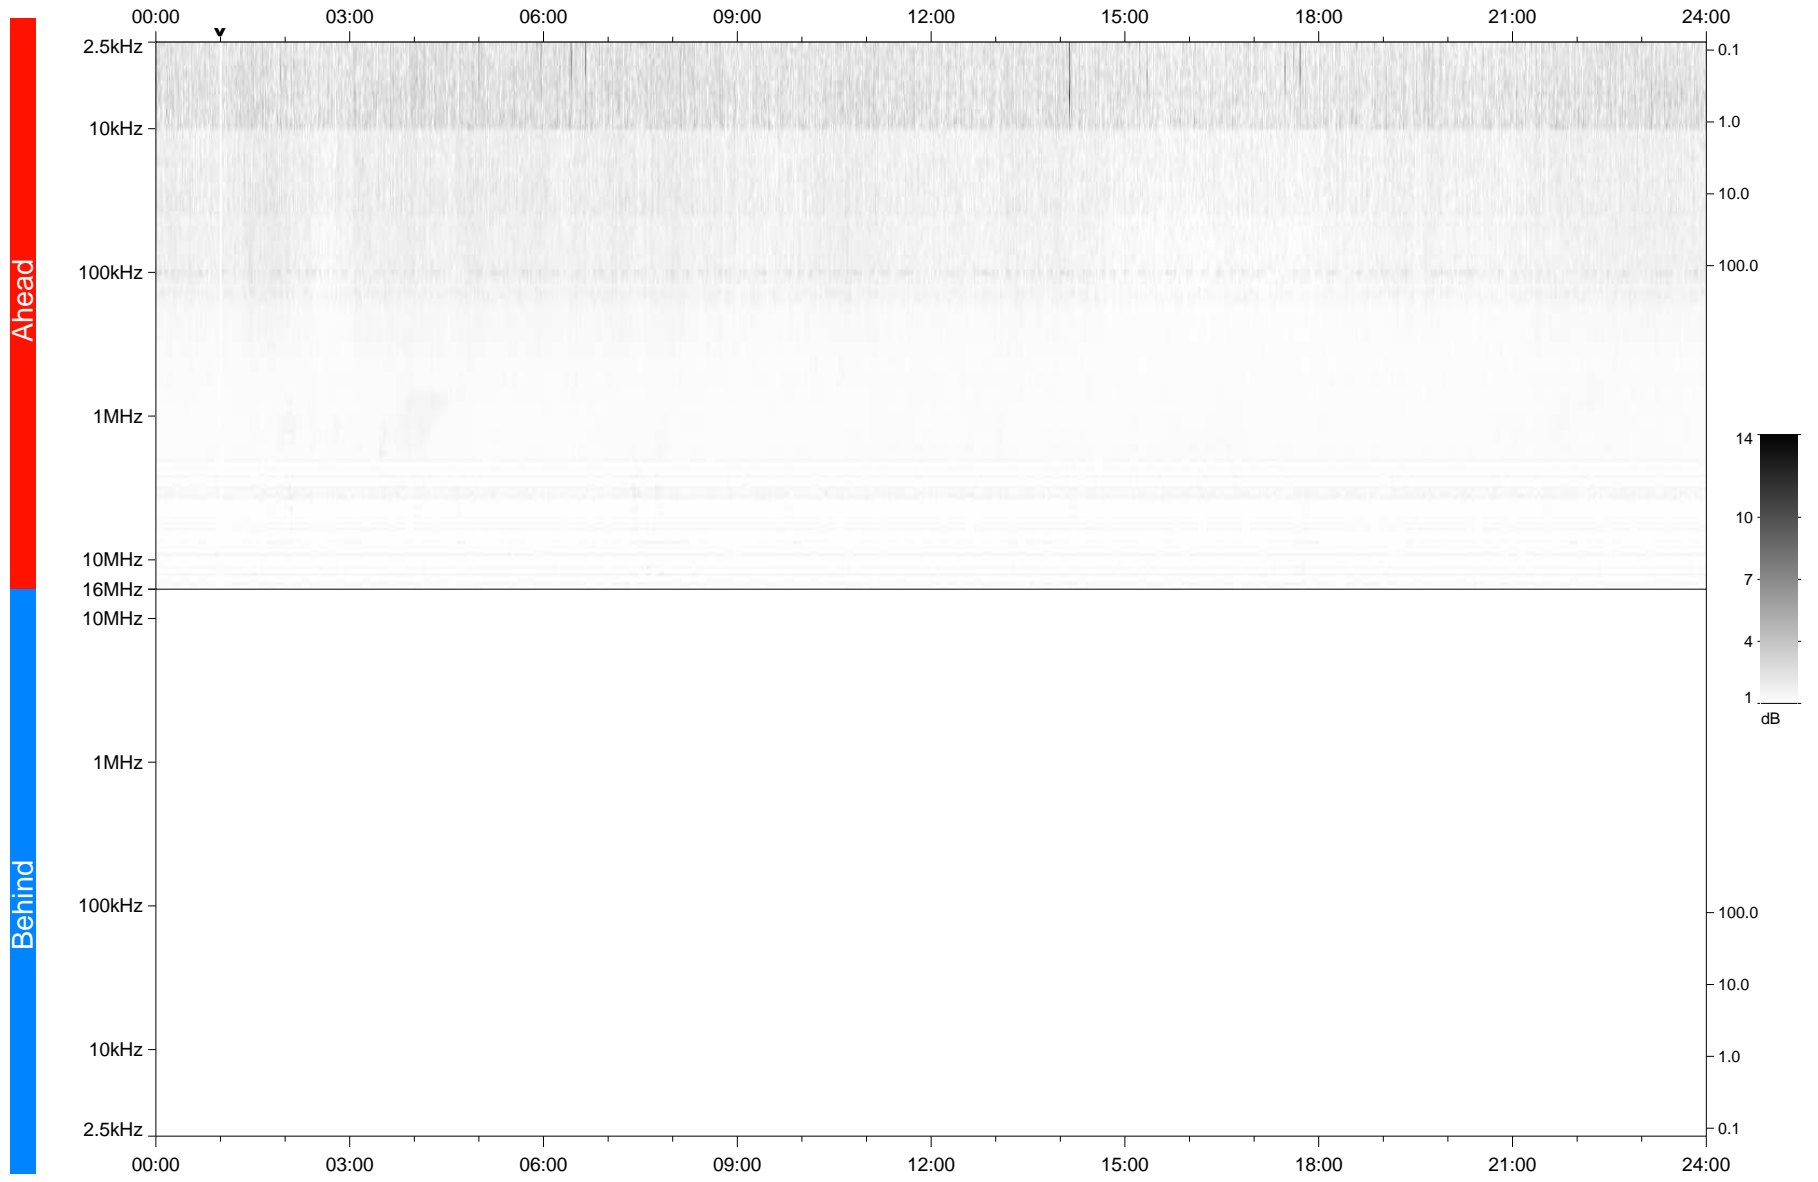

STEREO/WAVES Daily Summary - 04-Jan-2021 (DOY 004)

Ahead source file: swaves_ahead_2021_004_1_05.fin
Ahead PSE Angle: -57.0°

Behind PSE Angle: 57.0°
Behind source file: No STEREO-B data

Time (UTC)

file: stereo_swaves_daily-summary_gray_20210104_v04
made by: space.umn.edu on macOS with IDL 8.8.2 on 2022-10-02 12:08:43, with TMLib V945 / dynspec V311