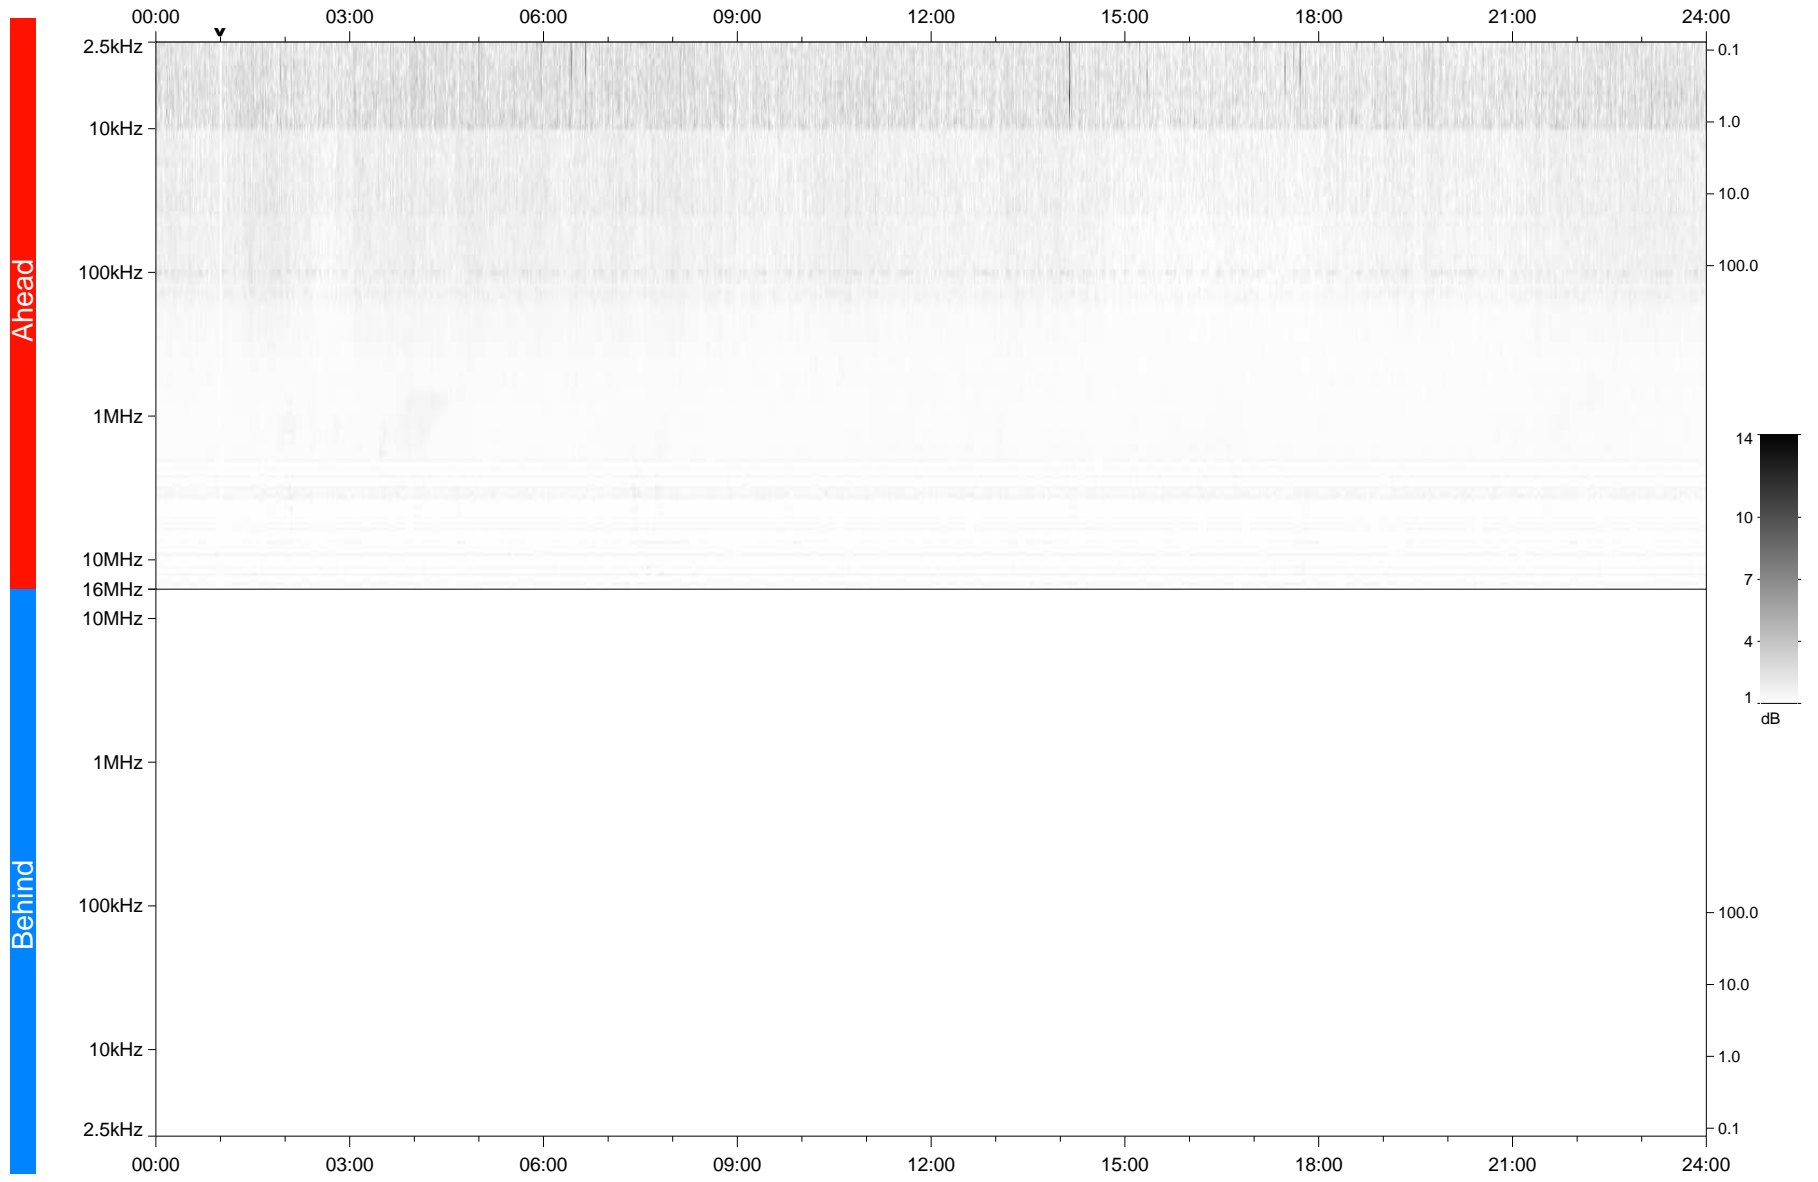

# STEREO/WAVES Daily Summary - 04-Jan-2021 (DOY 004)

Ahead source file: swaves\_ahead\_2021\_004\_1\_05.fin  
Ahead PSE Angle: -57.0°

Behind PSE Angle: 57.0°  
Behind source file: No STEREO-B data

Time (UTC)

file: stereo\_swaves\_daily-summary\_gray\_20210104\_v03  
made by: space.umn.edu on macOS with IDL 8.8.2 on 2022-08-24 13:33:01, with TMLib V945 / dynspec V311