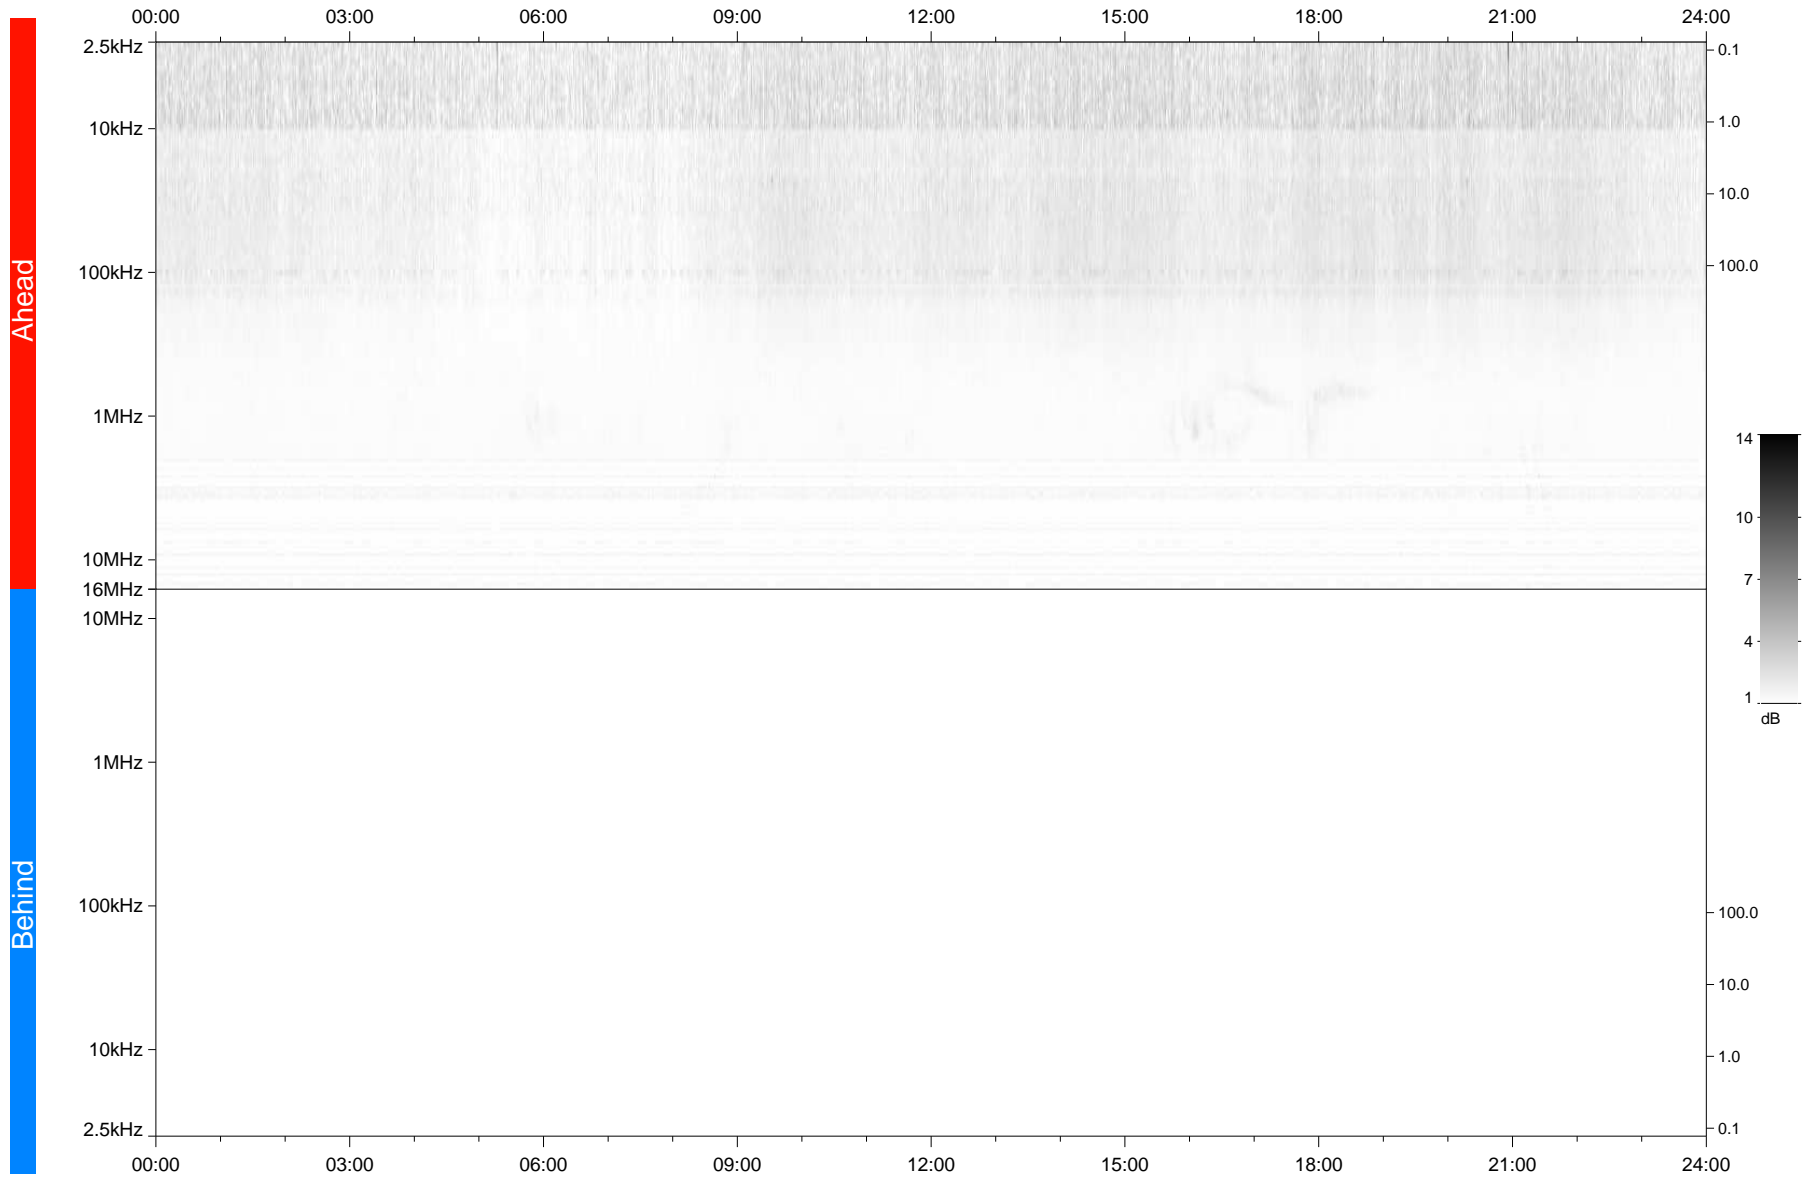

STEREO/WAVES Daily Summary - 03-Jan-2021 (DOY 003)

Ahead source file: swaves_ahead_2021_003_1_05.fin
Ahead PSE Angle: -56.9°

Behind PSE Angle: 57.1°
Behind source file: No STEREO-B data

Time (UTC)

file: stereo_swaves_daily-summary_gray_20210103_v04
made by: space.umn.edu on macOS with IDL 8.8.2 on 2022-10-02 12:07:13, with TMLib V945 / dynspec V311