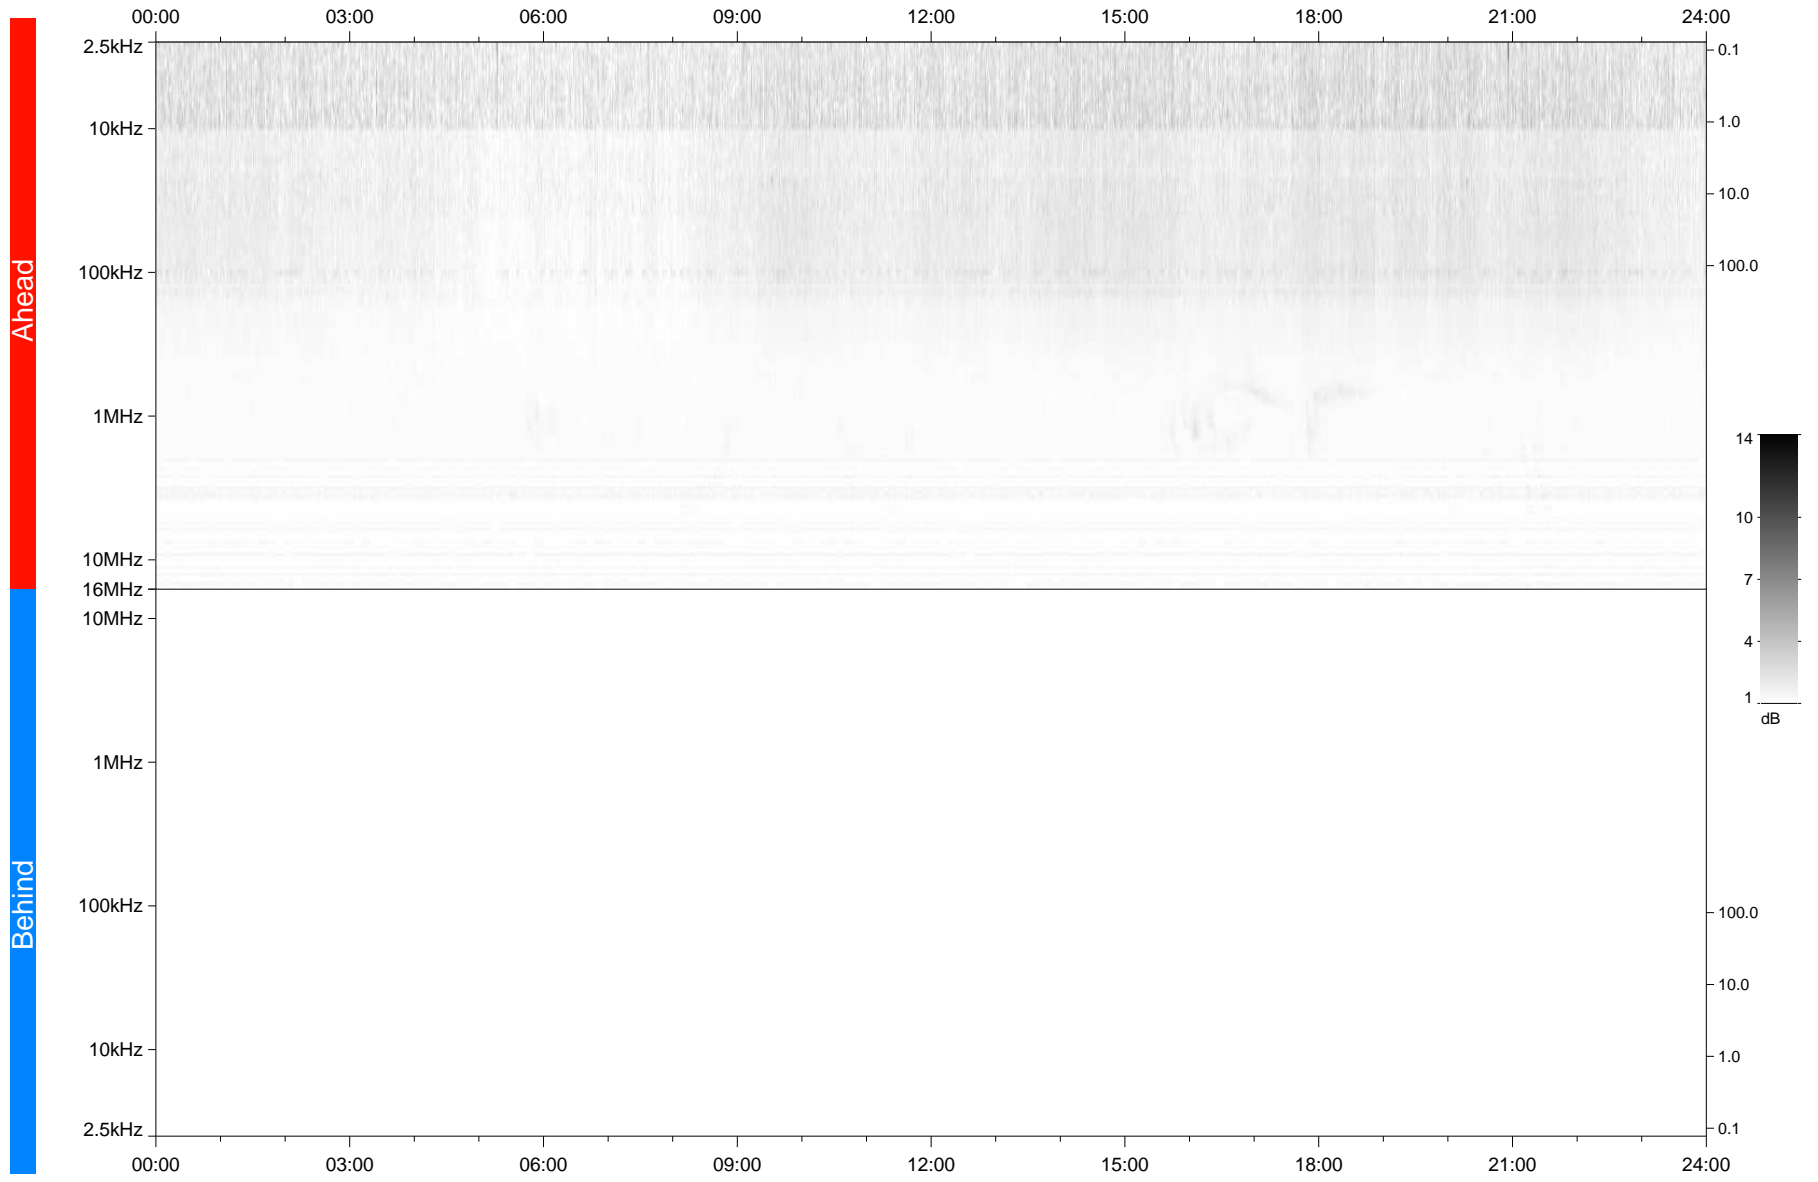

STEREO/WAVES Daily Summary - 03-Jan-2021 (DOY 003)

Ahead source file: swaves_ahead_2021_003_1_05.fin
Ahead PSE Angle: -56.9°

Behind PSE Angle: 57.1°
Behind source file: No STEREO-B data

Time (UTC)

file: stereo_swaves_daily-summary_gray_20210103_v03
made by: space.umn.edu on macOS with IDL 8.8.2 on 2022-08-24 13:31:41, with TLib V945 / dynspec V311