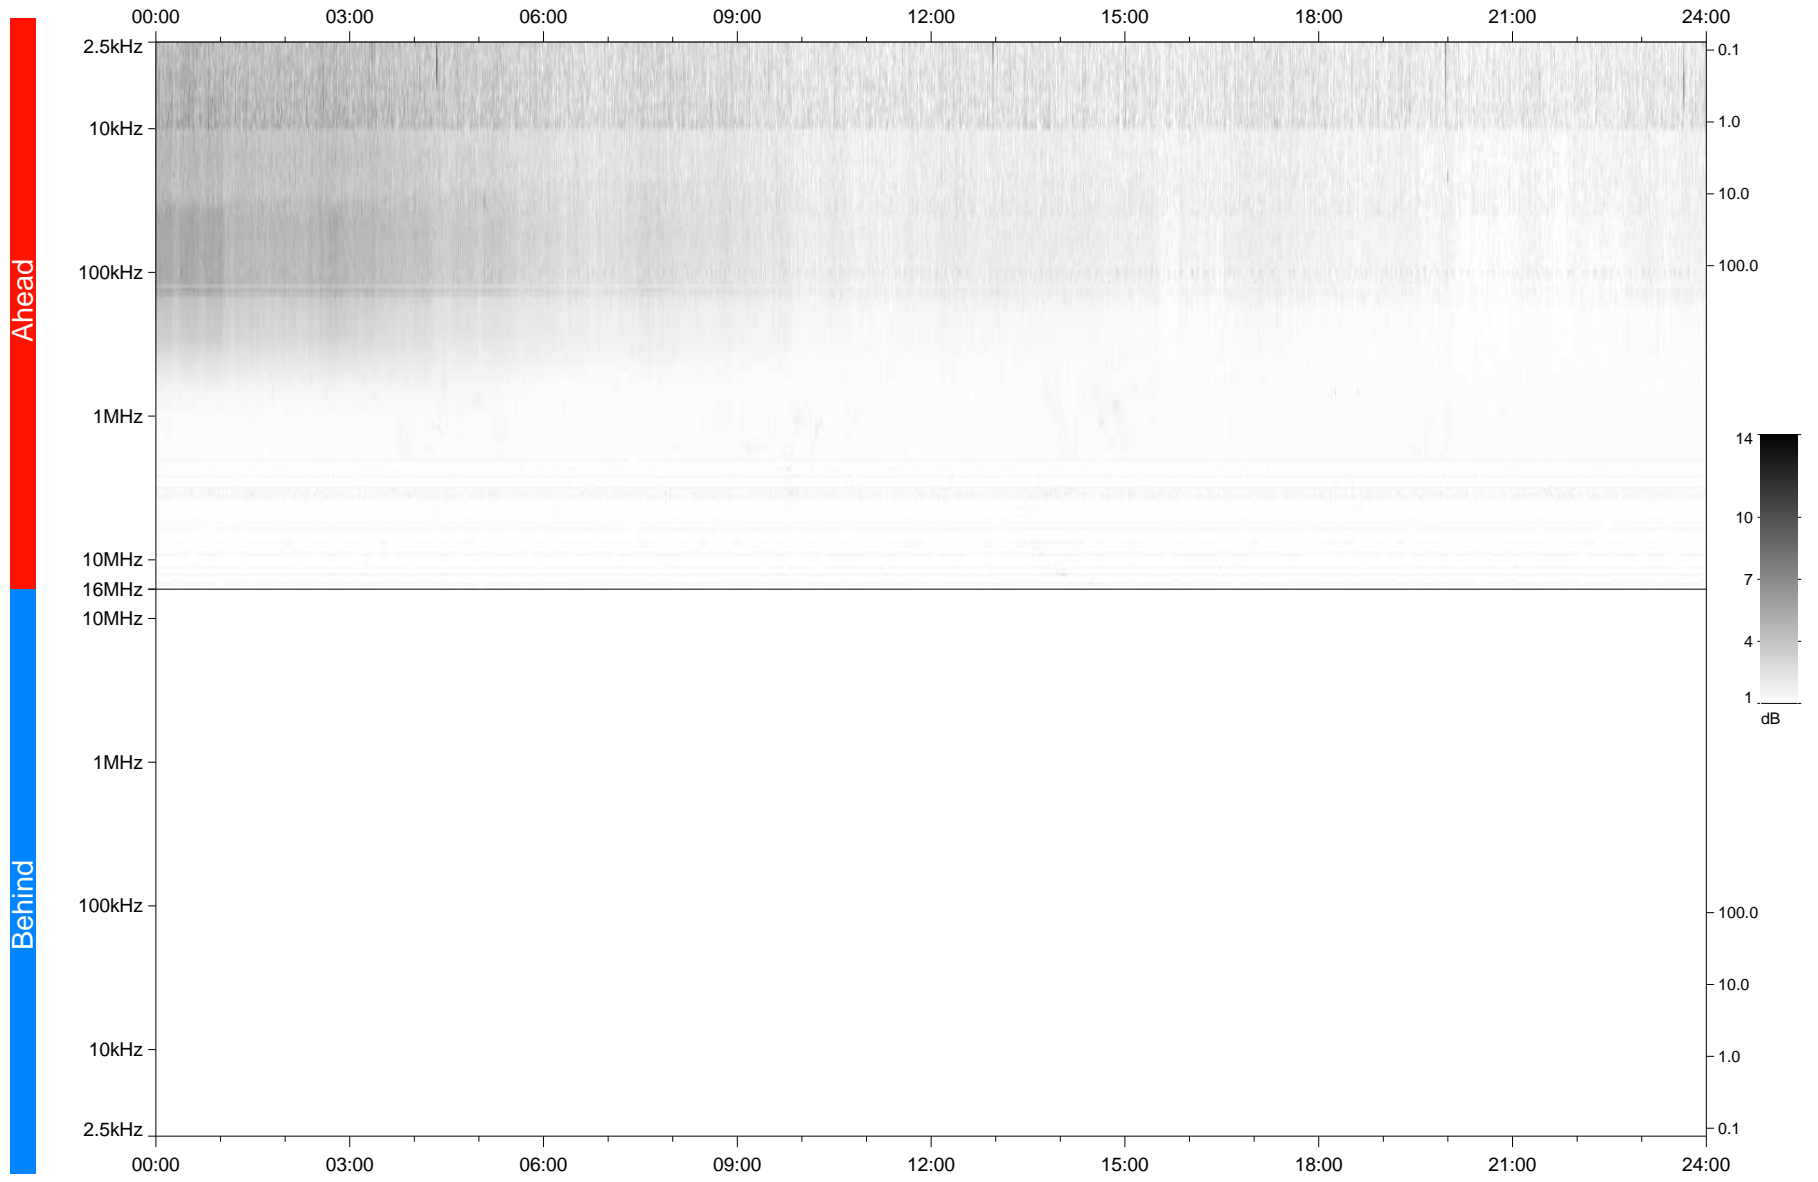

STEREO/WAVES Daily Summary - 01-Jan-2021 (DOY 001)

Ahead source file: swaves_ahead_2021_001_1_05.fin
Ahead PSE Angle: -57.0°

Behind PSE Angle: 57.1°
Behind source file: No STEREO-B data

Time (UTC)

file: stereo_swaves_daily-summary_gray_20210101_v04
made by: space.umn.edu on macOS with TDL 8.8.2 on 2022-10-02 12:04:13, with TLib V945 / dynspec V311