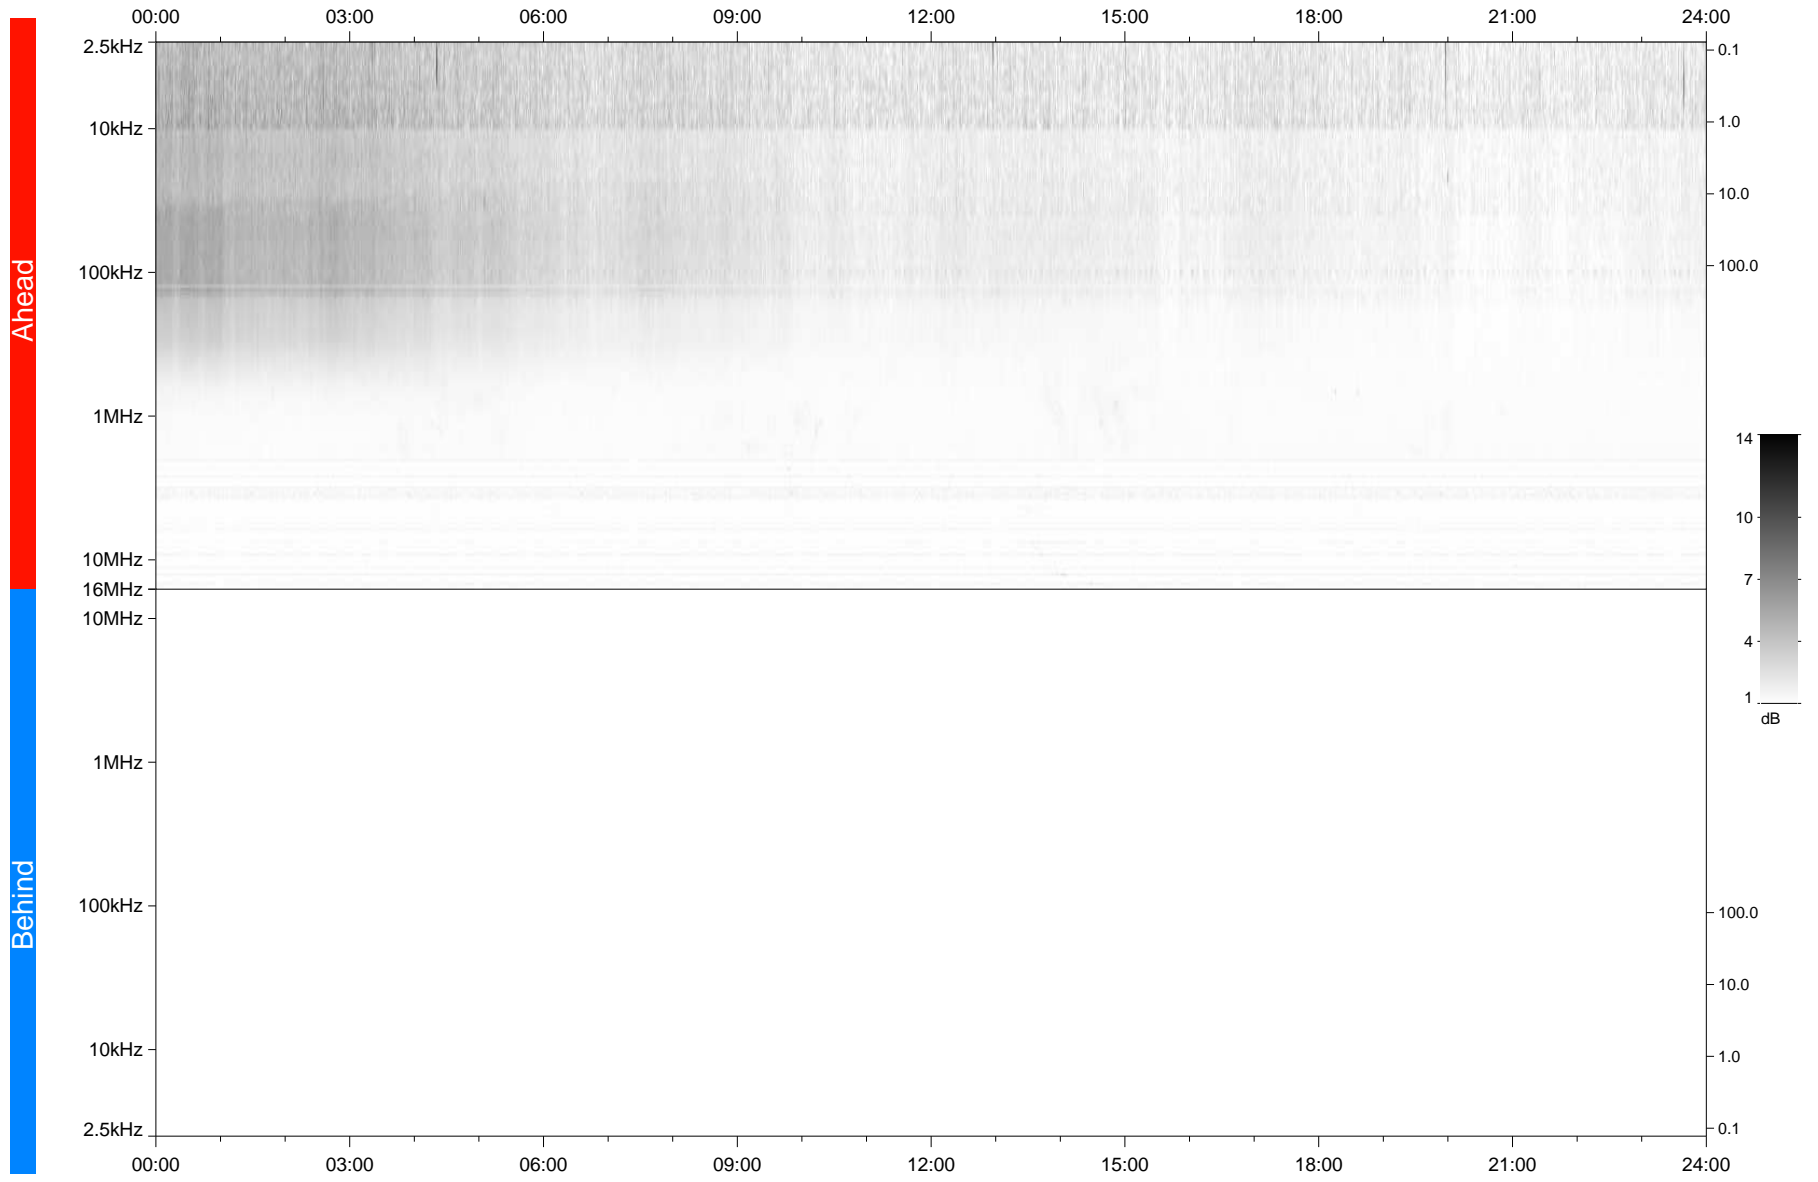

STEREO/WAVES Daily Summary - 01-Jan-2021 (DOY 001)

Ahead source file: swaves_ahead_2021_001_1_05.fin
Ahead PSE Angle: -57.0°

Behind PSE Angle: 57.1°
Behind source file: No STEREO-B data

Time (UTC)

file: stereo_swaves_daily-summary_gray_20210101_v03
made by: space.umn.edu on macOS with IDL 8.8.2 on 2022-08-24 13:28:58, with TMLib V945 / dynspec V311