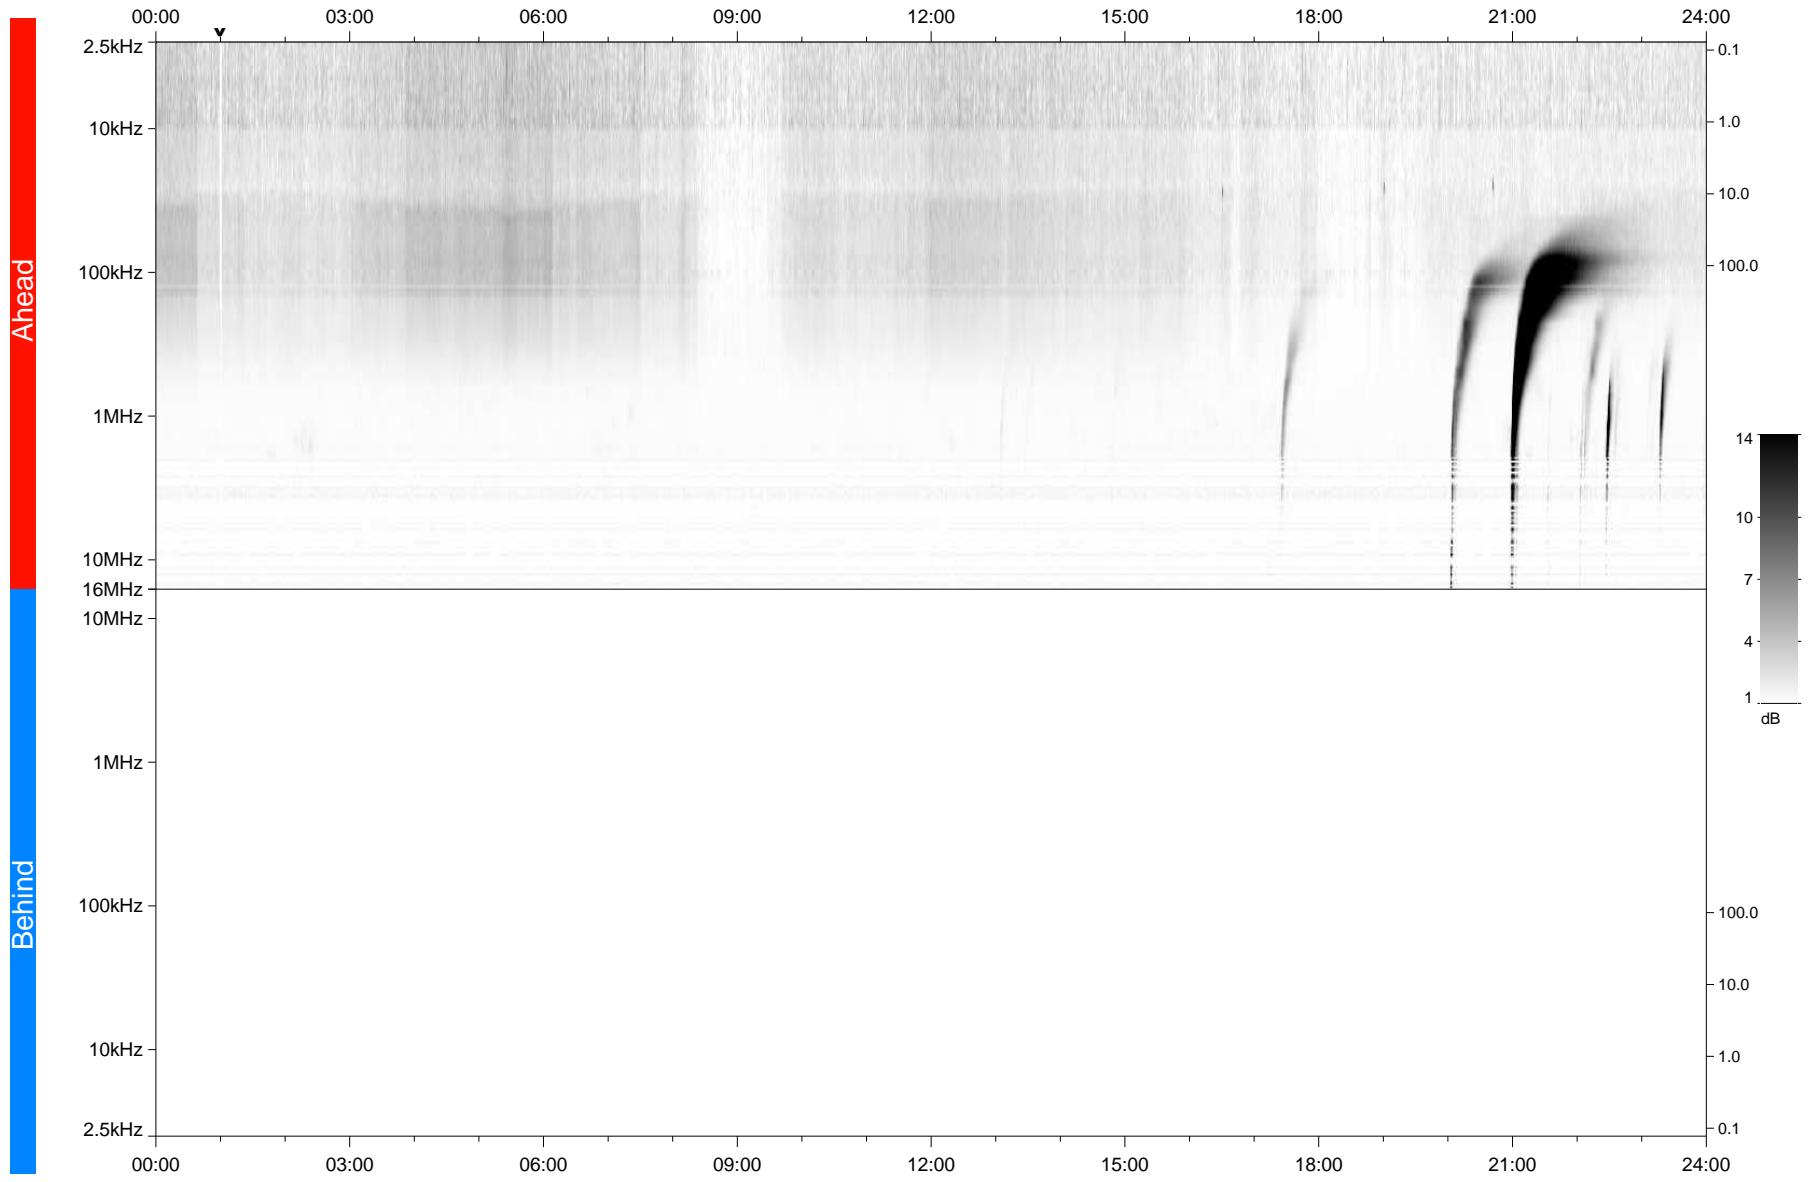

# STEREO/WAVES Daily Summary - 29-Dec-2020 (DOY 364)

Ahead source file: swaves\_ahead\_2020\_364\_1\_05.fin  
Ahead PSE Angle: -57.0°

Behind PSE Angle: 57.2°  
Behind source file: No STEREO-B data

Time (UTC)

file: stereo\_swaves\_daily-summary\_gray\_20201229\_v04  
made by: space.umn.edu on macOS with TDL 8.8.2 on 2022-10-03 20:22:46, with TLib V945 / dynspec V311