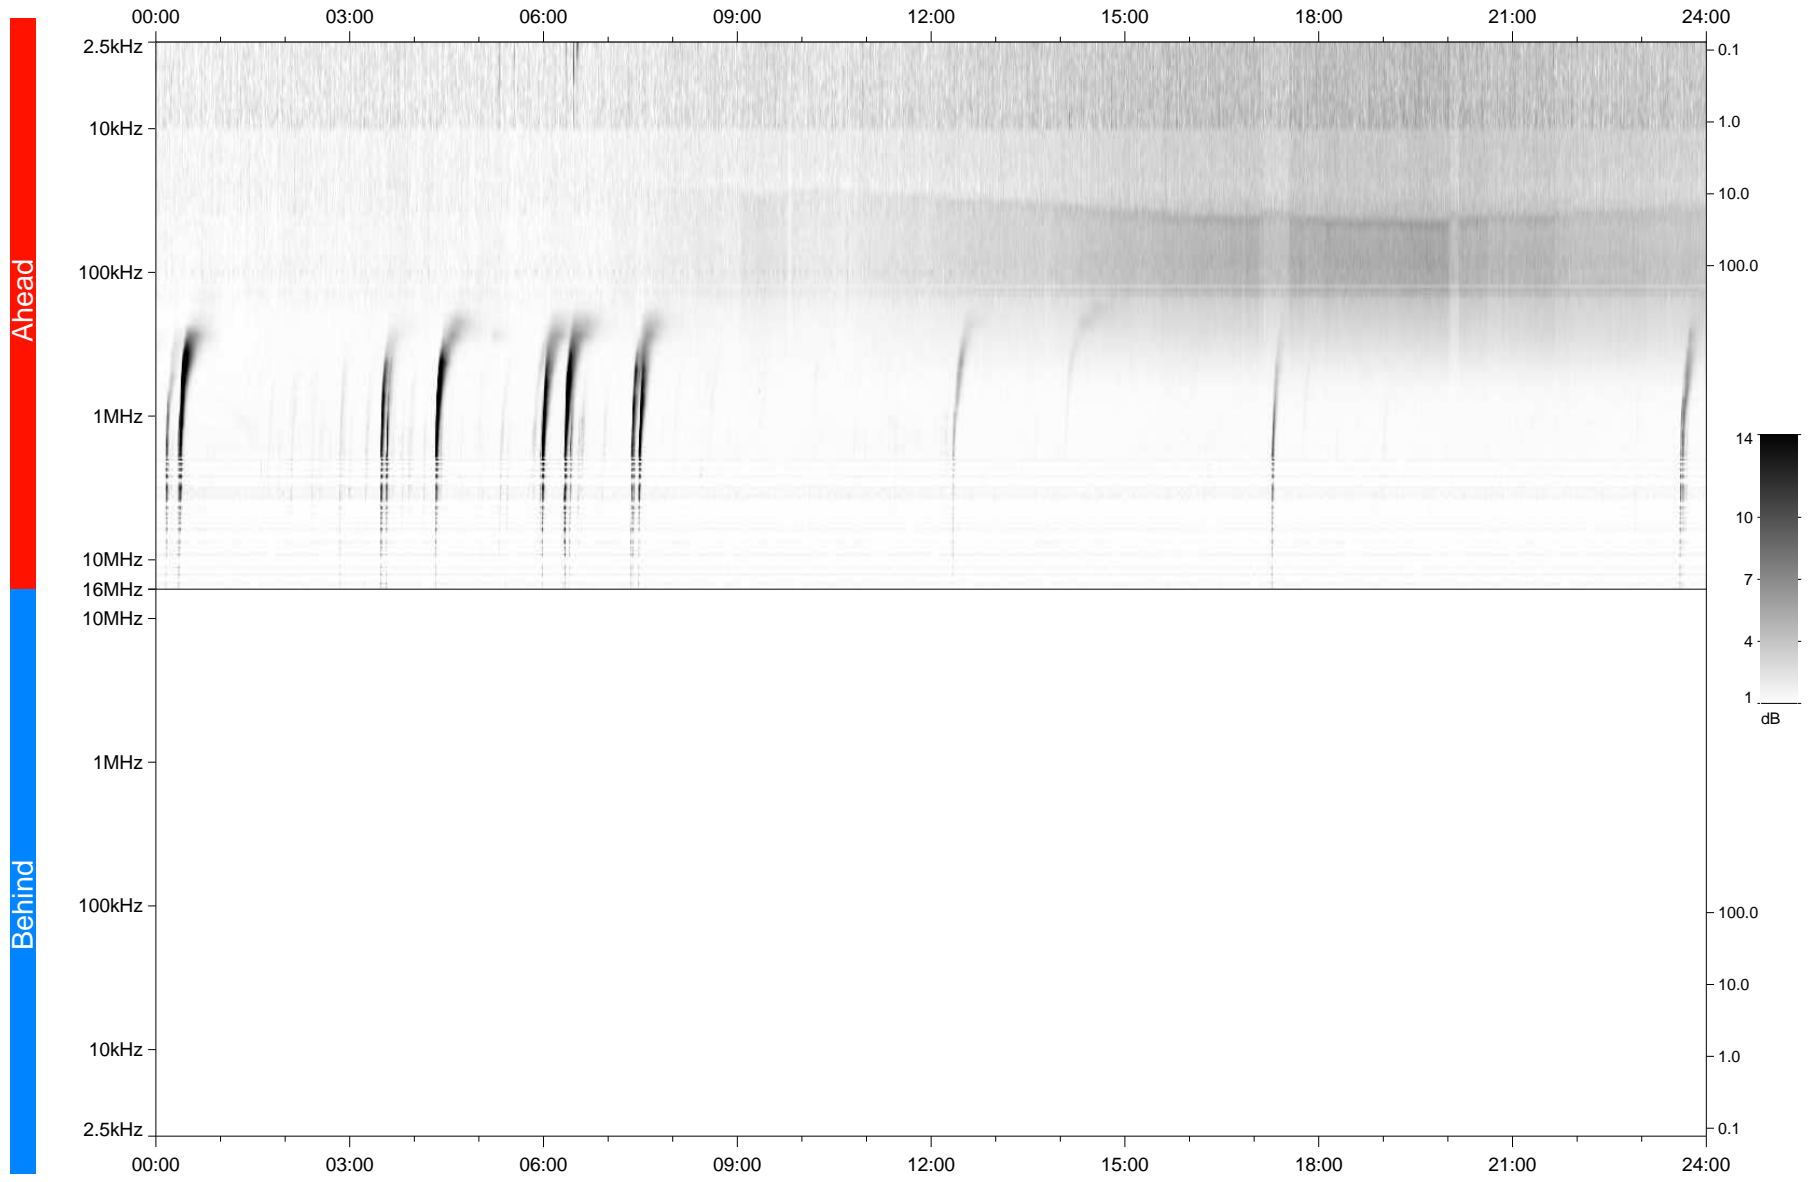

# STEREO/WAVES Daily Summary - 28-Dec-2020 (DOY 363)

Ahead source file: swaves\_ahead\_2020\_363\_1\_05.fin  
Ahead PSE Angle: -57.1°

Behind PSE Angle: 57.2°  
Behind source file: No STEREO-B data

Time (UTC)

file: stereo\_swaves\_daily-summary\_gray\_20201228\_v03  
made by: space.umn.edu on macOS with TDL 8.8.2 on 2022-09-15 19:10:05, with Tlib V945 / dynspec V311