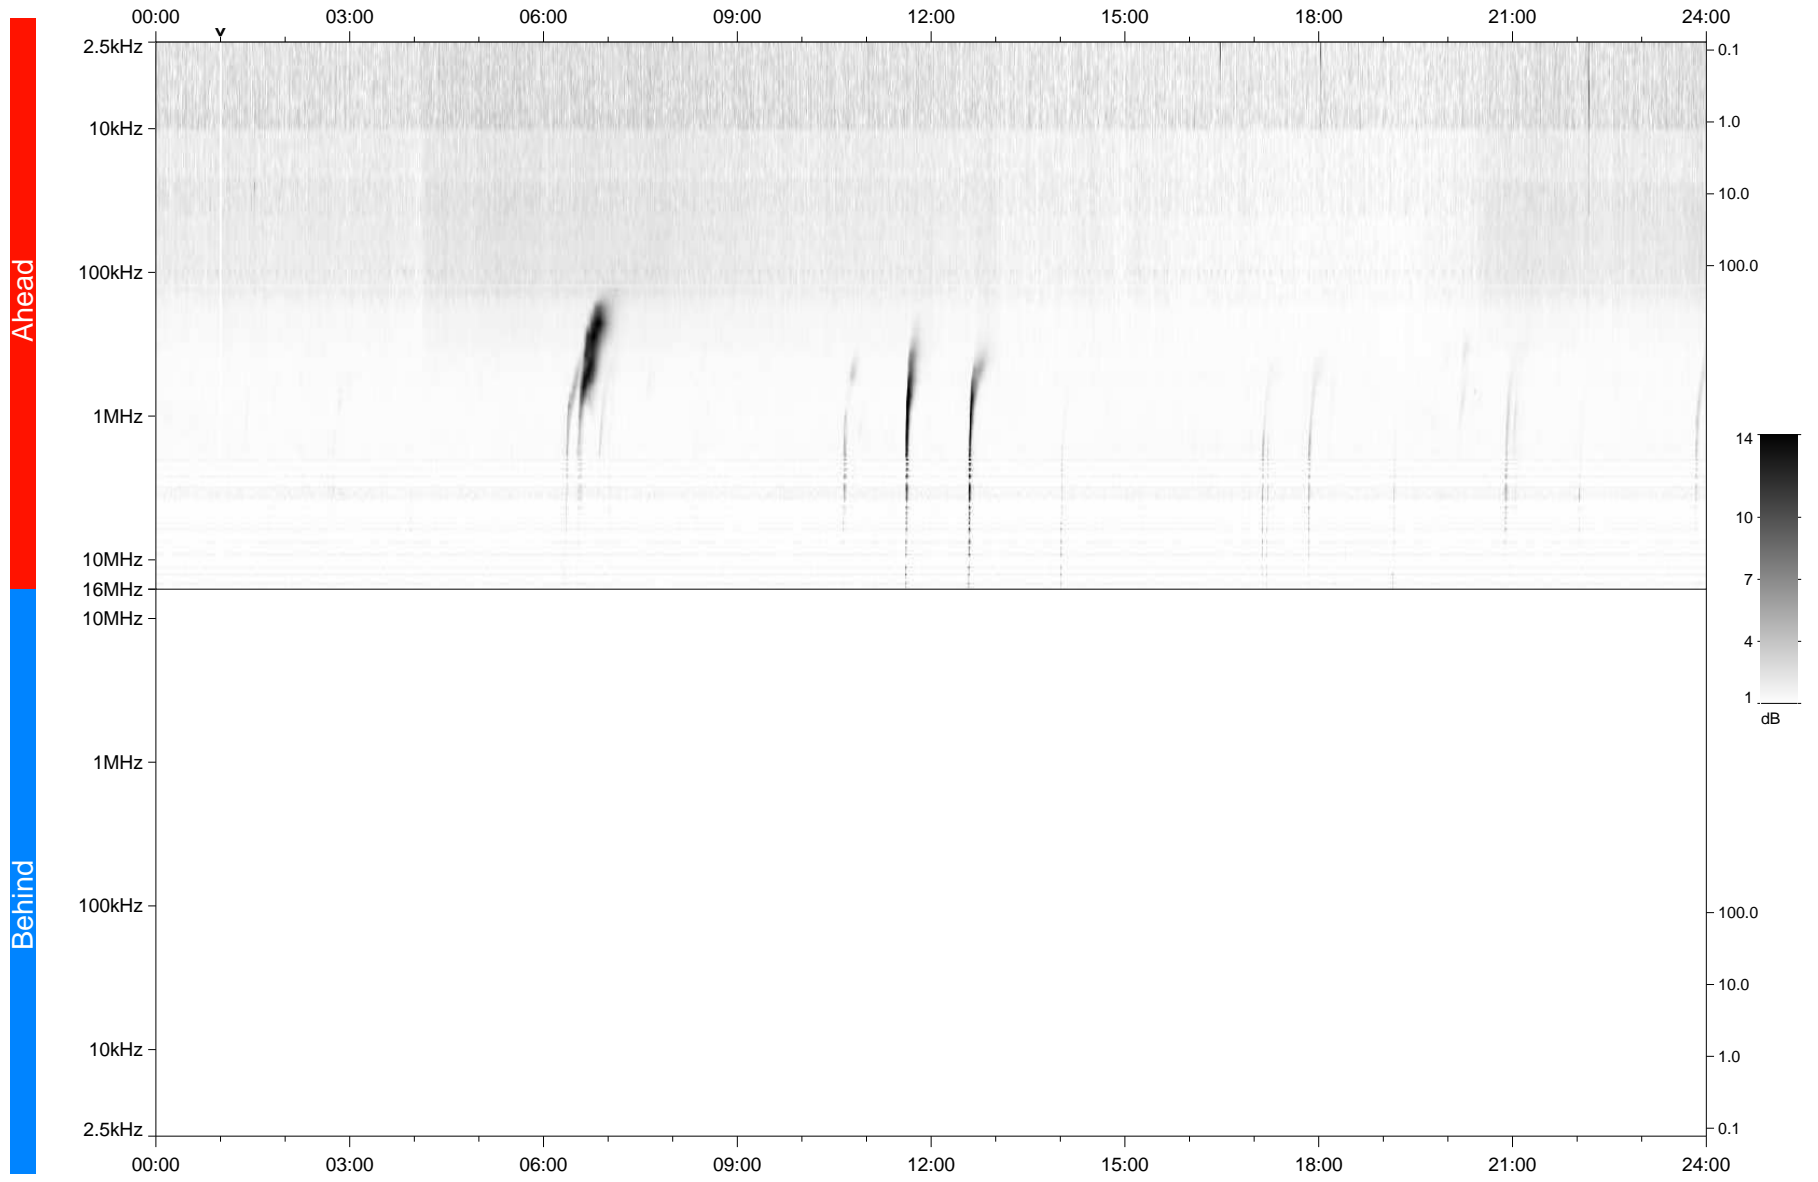

# STEREO/WAVES Daily Summary - 27-Dec-2020 (DOY 362)

Ahead source file: swaves\_ahead\_2020\_362\_1\_05.fin  
Ahead PSE Angle: -57.1°

Behind PSE Angle: 57.2°  
Behind source file: No STEREO-B data

Time (UTC)

file: stereo\_swaves\_daily-summary\_gray\_20201227\_v03  
made by: space.umn.edu on macOS with TDL 8.8.2 on 2022-09-15 19:08:41, with TLib V945 / dynspec V311