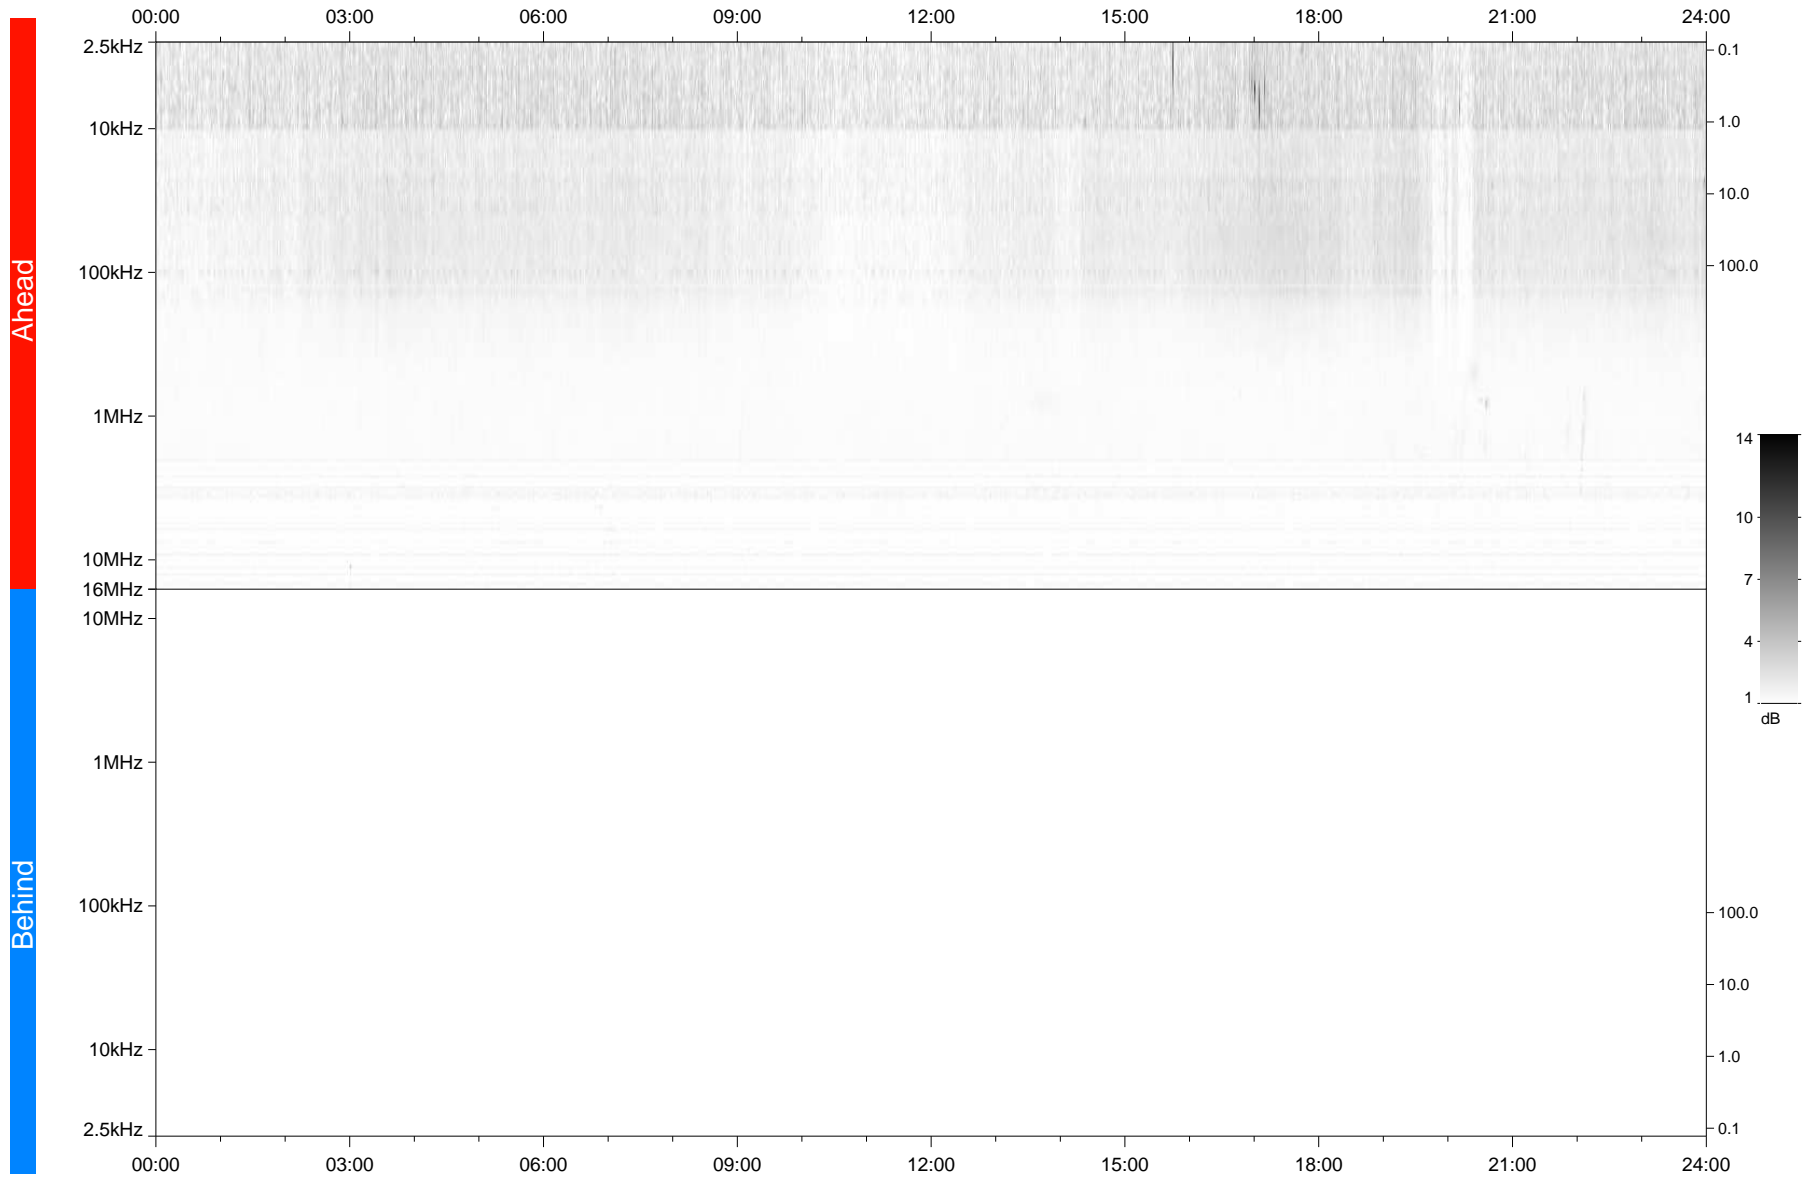

# STEREO/WAVES Daily Summary - 26-Dec-2020 (DOY 361)

Ahead source file: swaves\_ahead\_2020\_361\_1\_05.fin  
Ahead PSE Angle: -57.2°

Behind PSE Angle: 57.3°  
Behind source file: No STEREO-B data

Time (UTC)

file: stereo\_swaves\_daily-summary\_gray\_20201226\_v03  
made by: space.umn.edu on macOS with IDL 8.8.2 on 2022-09-15 19:07:21, with TMLib V945 / dynspec V311