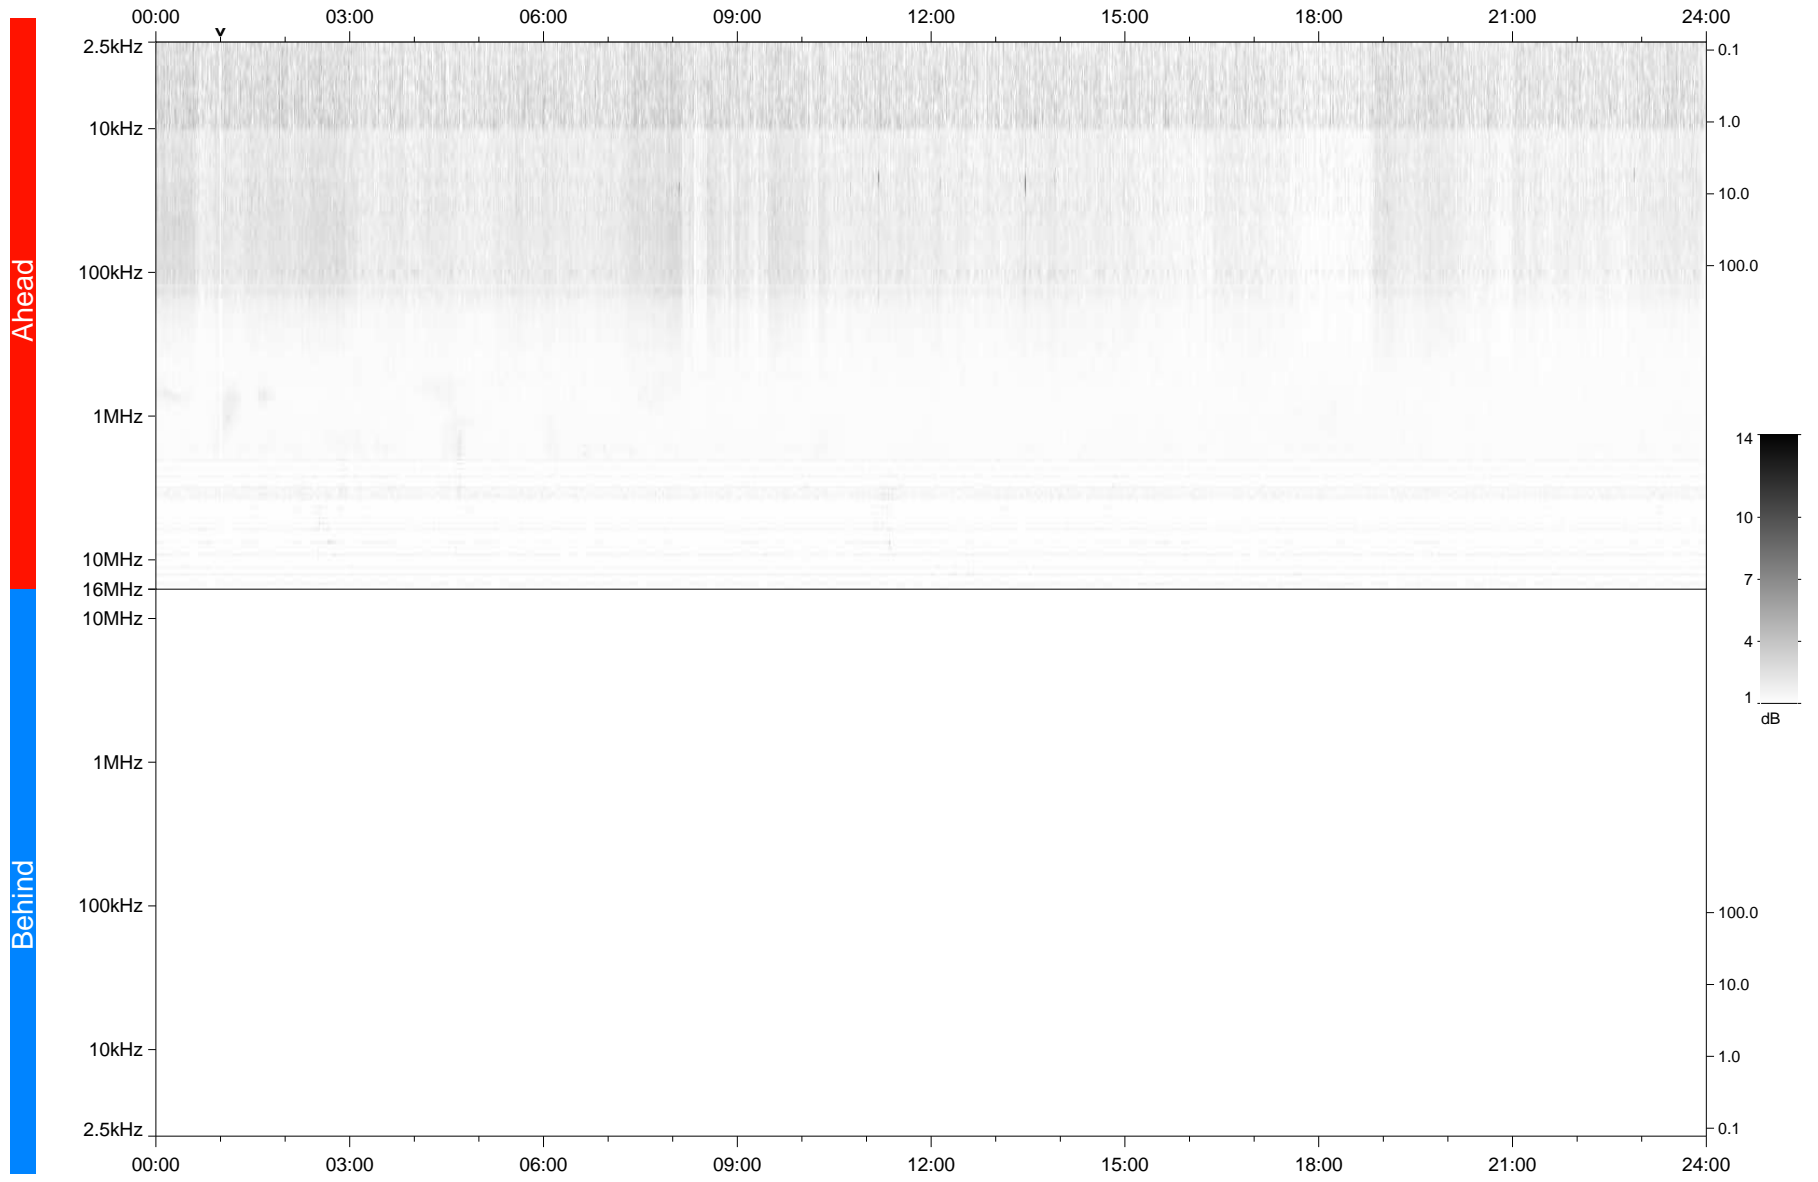

STEREO/WAVES Daily Summary - 25-Dec-2020 (DOY 360)

Ahead source file: swaves_ahead_2020_360_1_05.fin
Ahead PSE Angle: -57.1°

Behind PSE Angle: 57.4°
Behind source file: No STEREO-B data

Time (UTC)

file: stereo_swaves_daily-summary_gray_20201225_v03
made by: space.umn.edu on macOS with TDL 8.8.2 on 2022-09-15 19:05:59, with Tlib V945 / dynspec V311