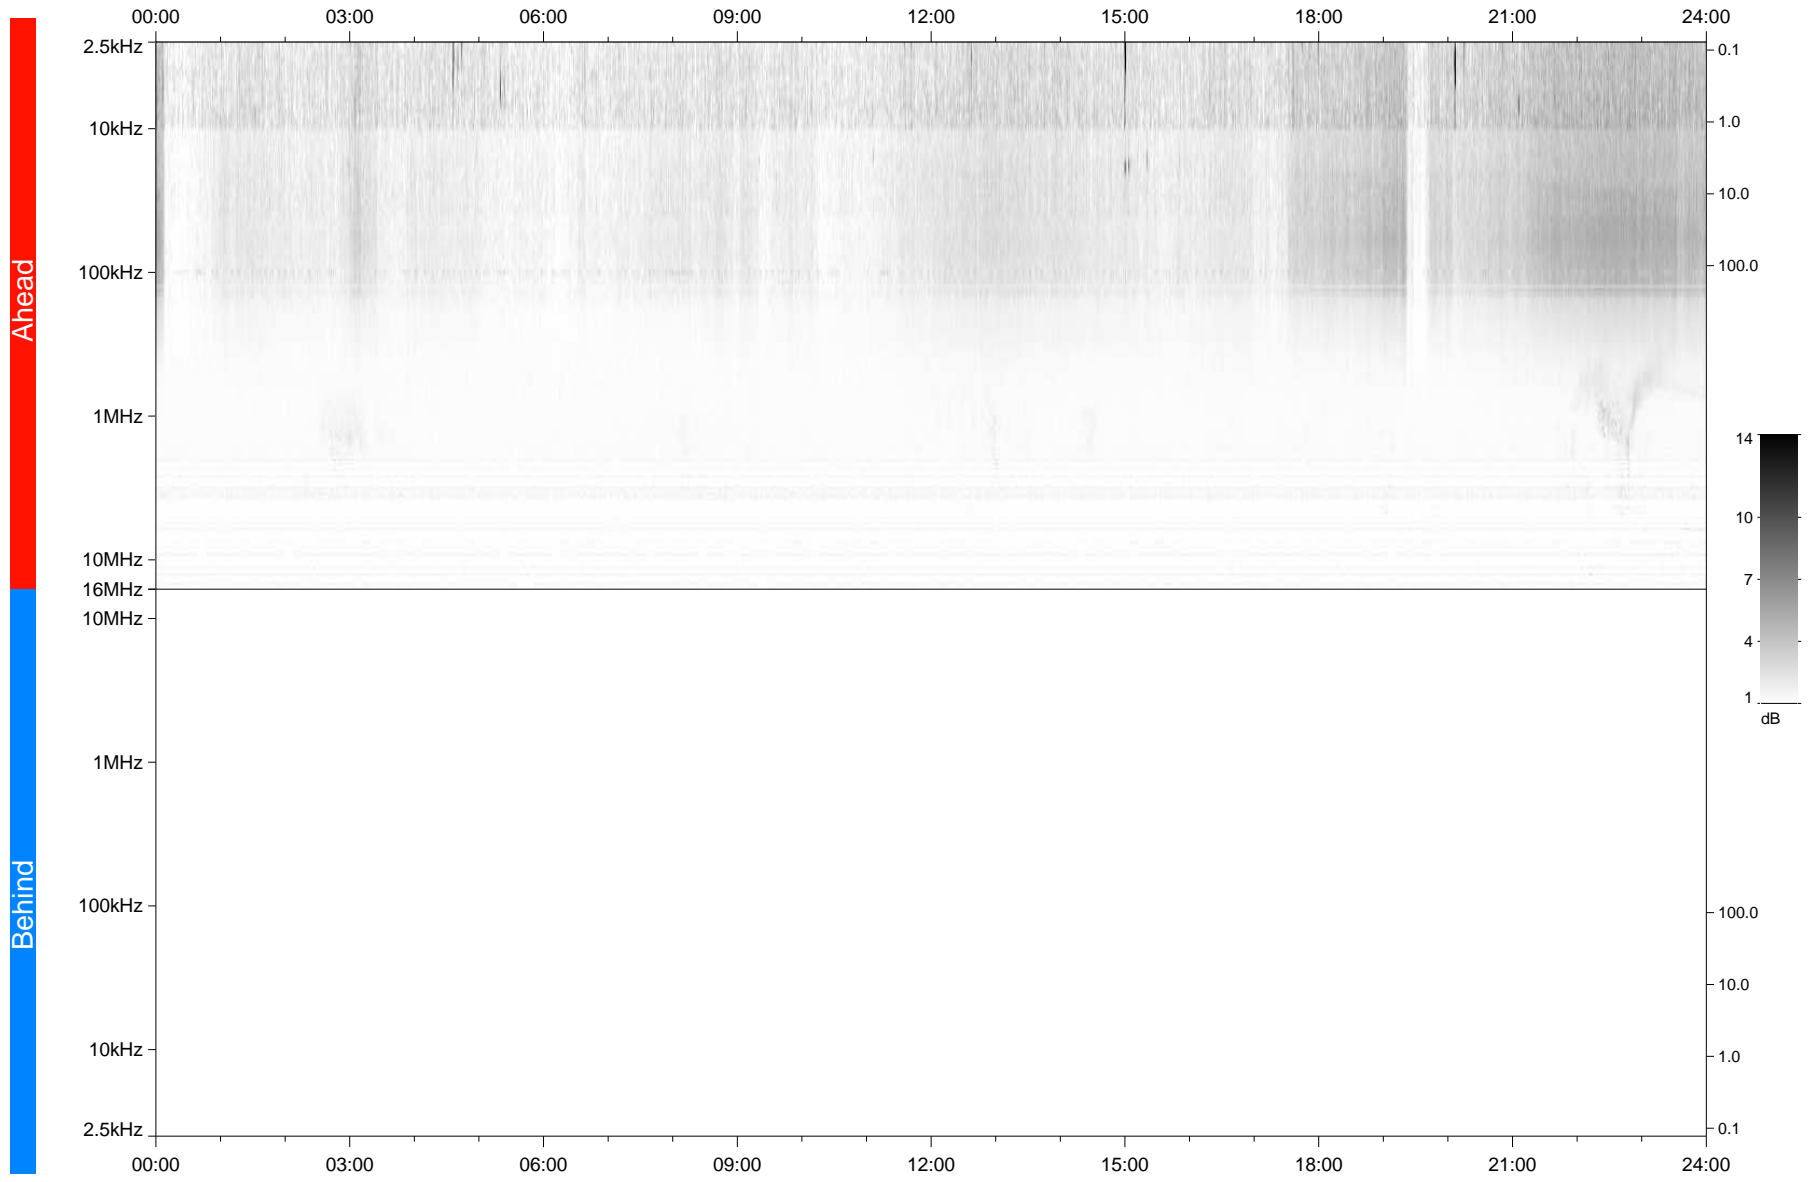

STEREO/WAVES Daily Summary - 24-Dec-2020 (DOY 359)

Ahead source file: swaves_ahead_2020_359_1_05.fin
Ahead PSE Angle: -57.2°

Behind PSE Angle: 57.4°
Behind source file: No STEREO-B data

Time (UTC)

file: stereo_swaves_daily-summary_gray_20201224_v04
made by: space.umn.edu on macOS with TDL 8.8.2 on 2022-10-03 20:15:14, with TMLib V945 / dynspec V311