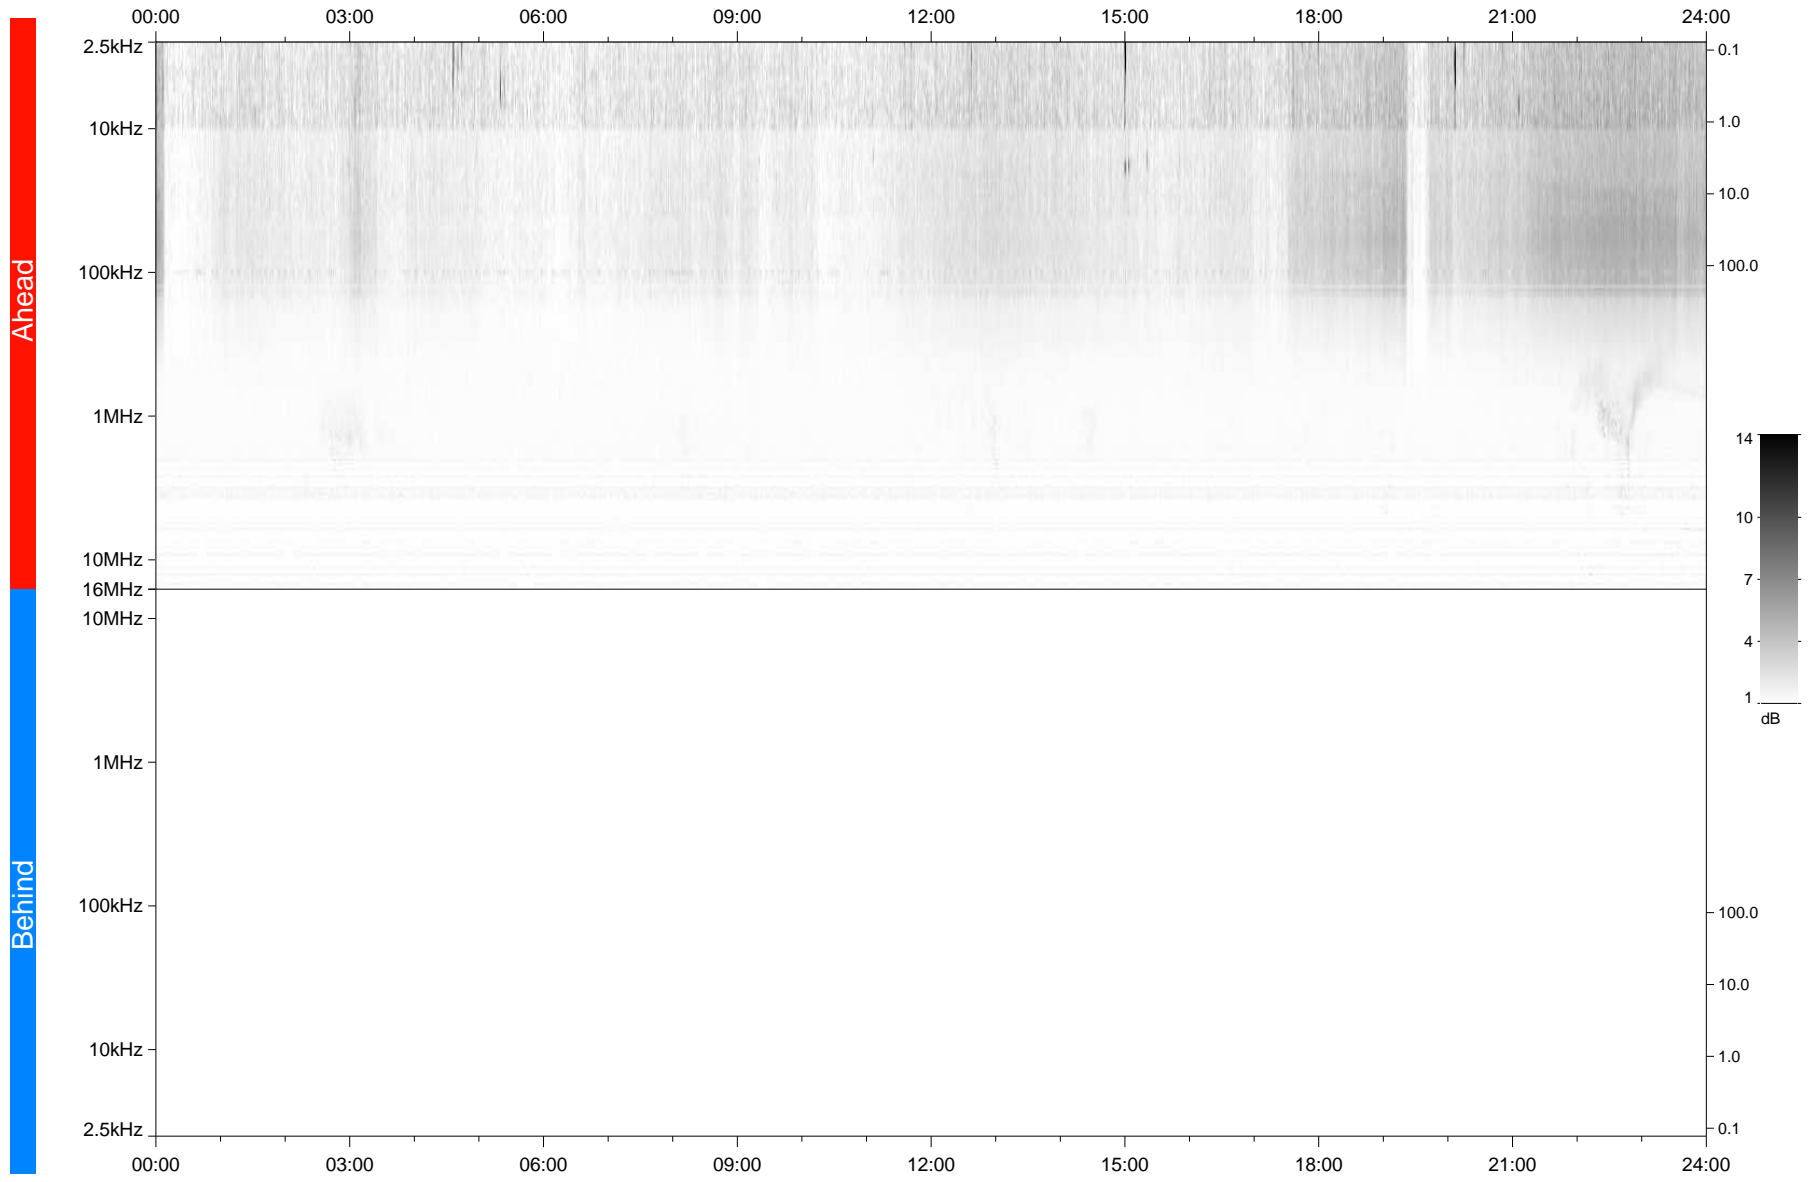

STEREO/WAVES Daily Summary - 24-Dec-2020 (DOY 359)

Ahead source file: swaves_ahead_2020_359_1_05.fin
Ahead PSE Angle: -57.2°

Behind PSE Angle: 57.4°
Behind source file: No STEREO-B data

Time (UTC)

file: stereo_swaves_daily-summary_gray_20201224_v03
made by: space.umn.edu on macOS with TDL 8.8.2 on 2022-09-15 19:04:36, with TMLib V945 / dynspec V311