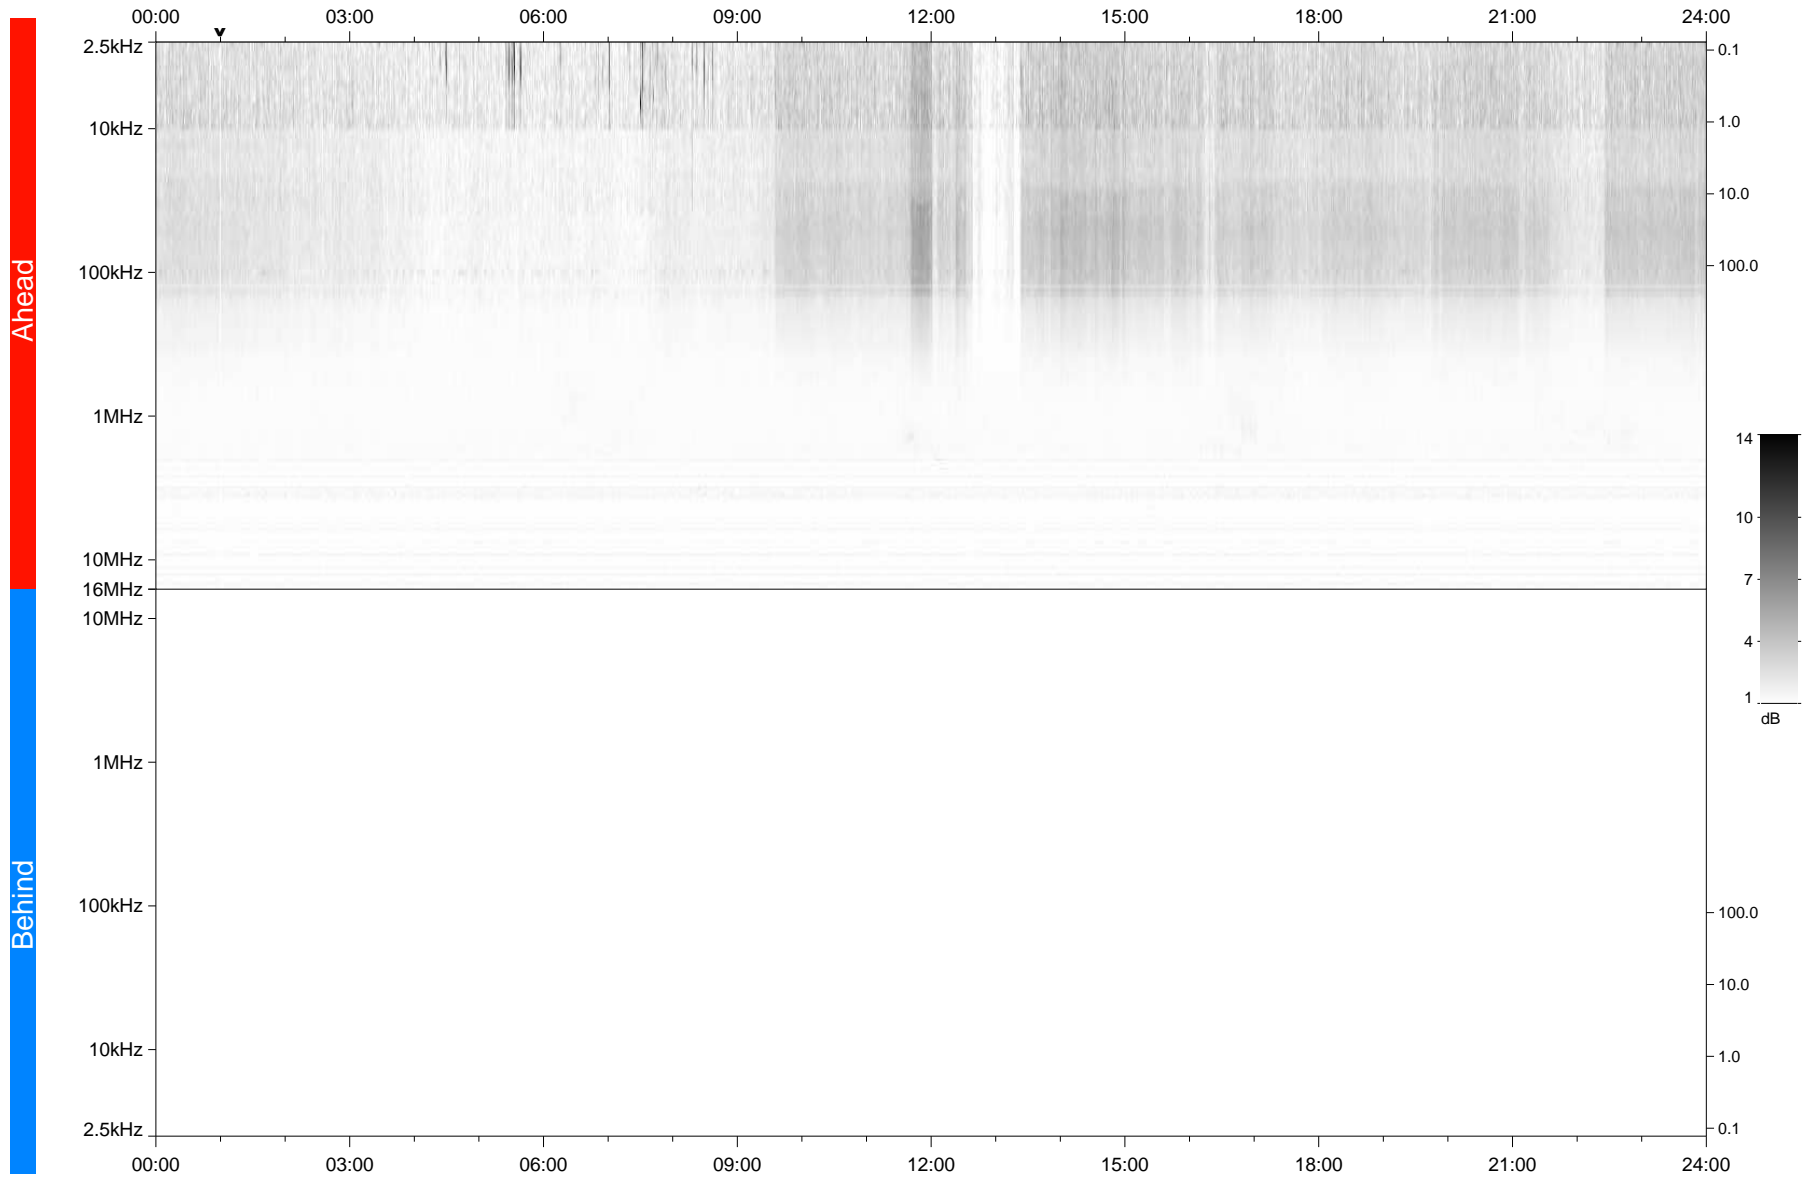

# STEREO/WAVES Daily Summary - 23-Dec-2020 (DOY 358)

Ahead source file: swaves\_ahead\_2020\_358\_1\_05.fin  
Ahead PSE Angle: -57.2°

Behind PSE Angle: 57.4°  
Behind source file: No STEREO-B data

Time (UTC)

file: stereo\_swaves\_daily-summary\_gray\_20201223\_v04  
made by: space.umn.edu on macOS with TDL 8.8.2 on 2022-10-03 20:13:46, with TLib V945 / dynspec V311