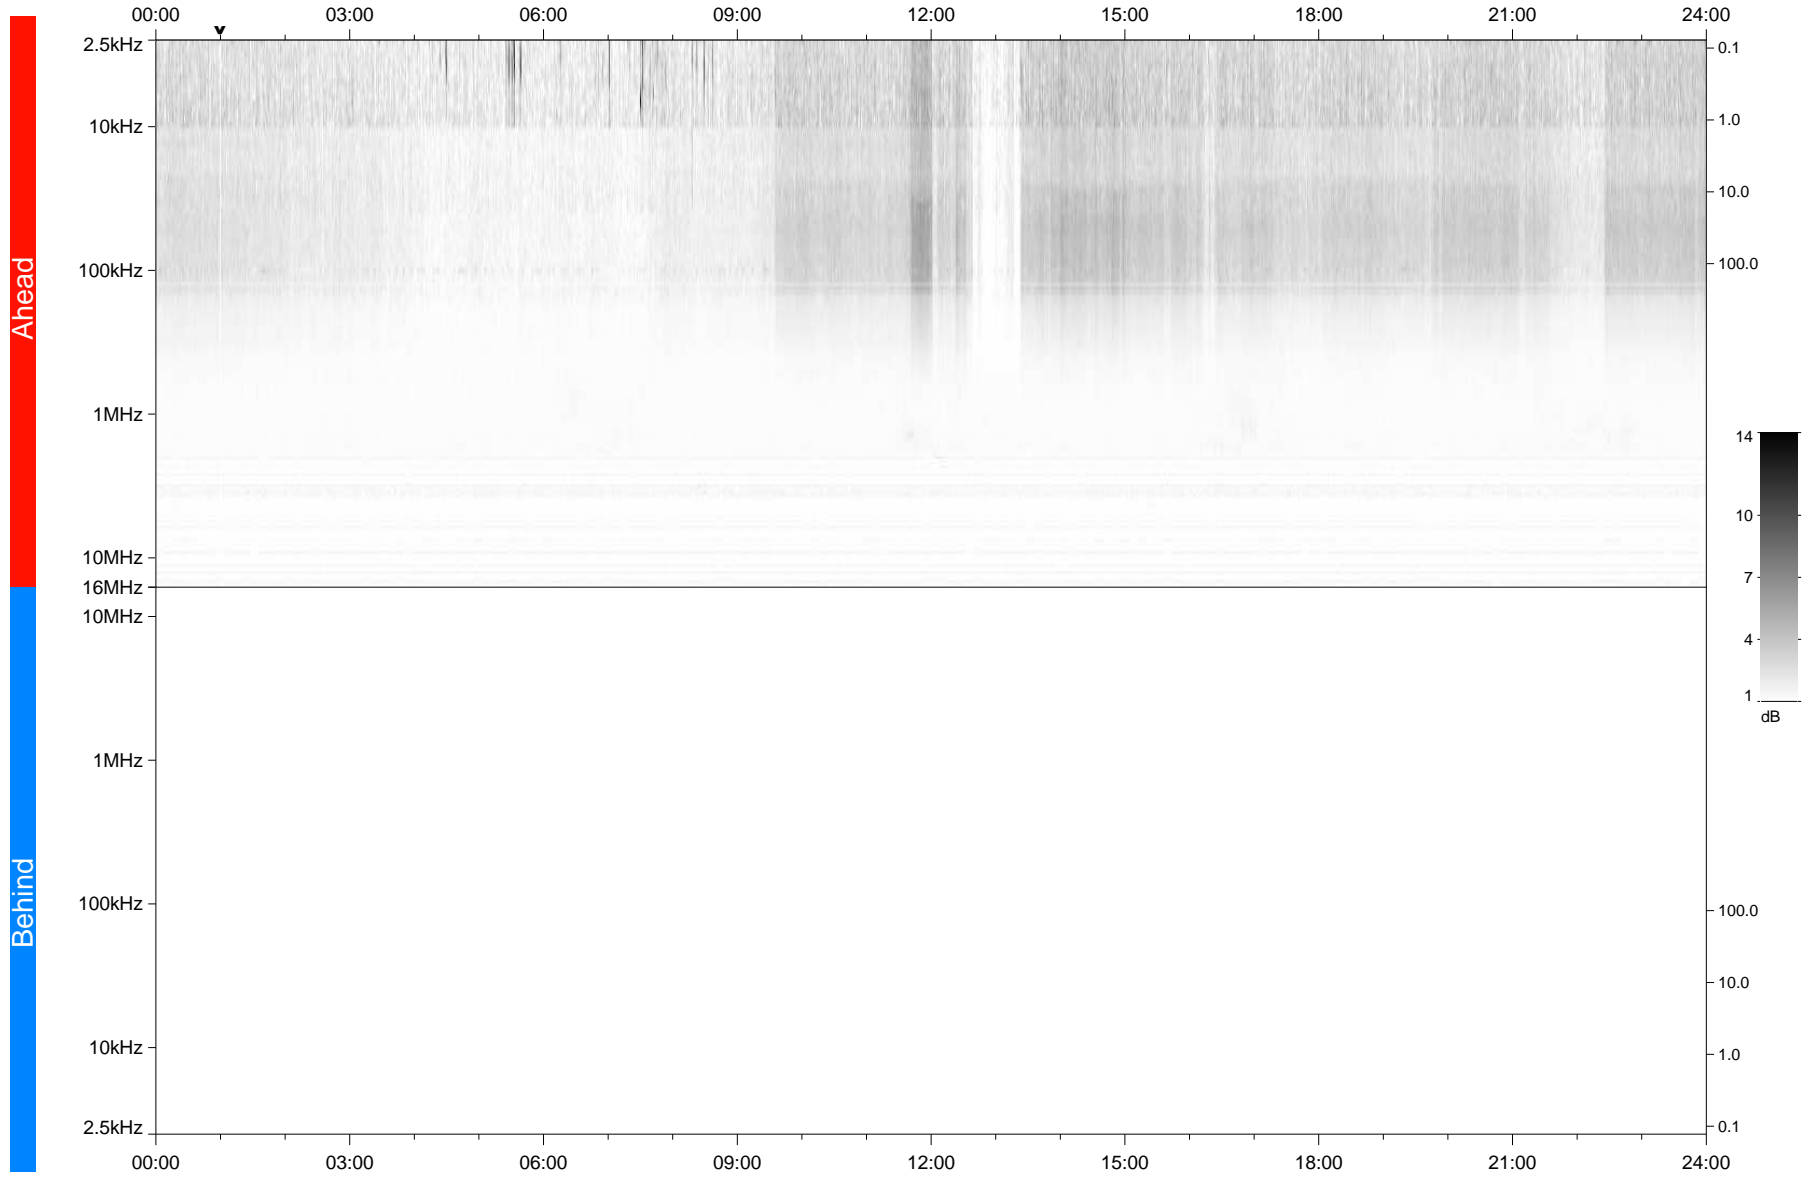

# STEREO/WAVES Daily Summary - 23-Dec-2020 (DOY 358)

Ahead source file: swaves\_ahead\_2020\_358\_1\_05.fin  
Ahead PSE Angle: -57.2°

Behind PSE Angle: 57.4°  
Behind source file: No STEREO-B data

Time (UTC)

file: stereo\_swaves\_daily-summary\_gray\_20201223\_v03  
made by: space.umn.edu on macOS with TDL 8.8.2 on 2022-09-15 19:03:12, with Tlib V945 / dynspec V311