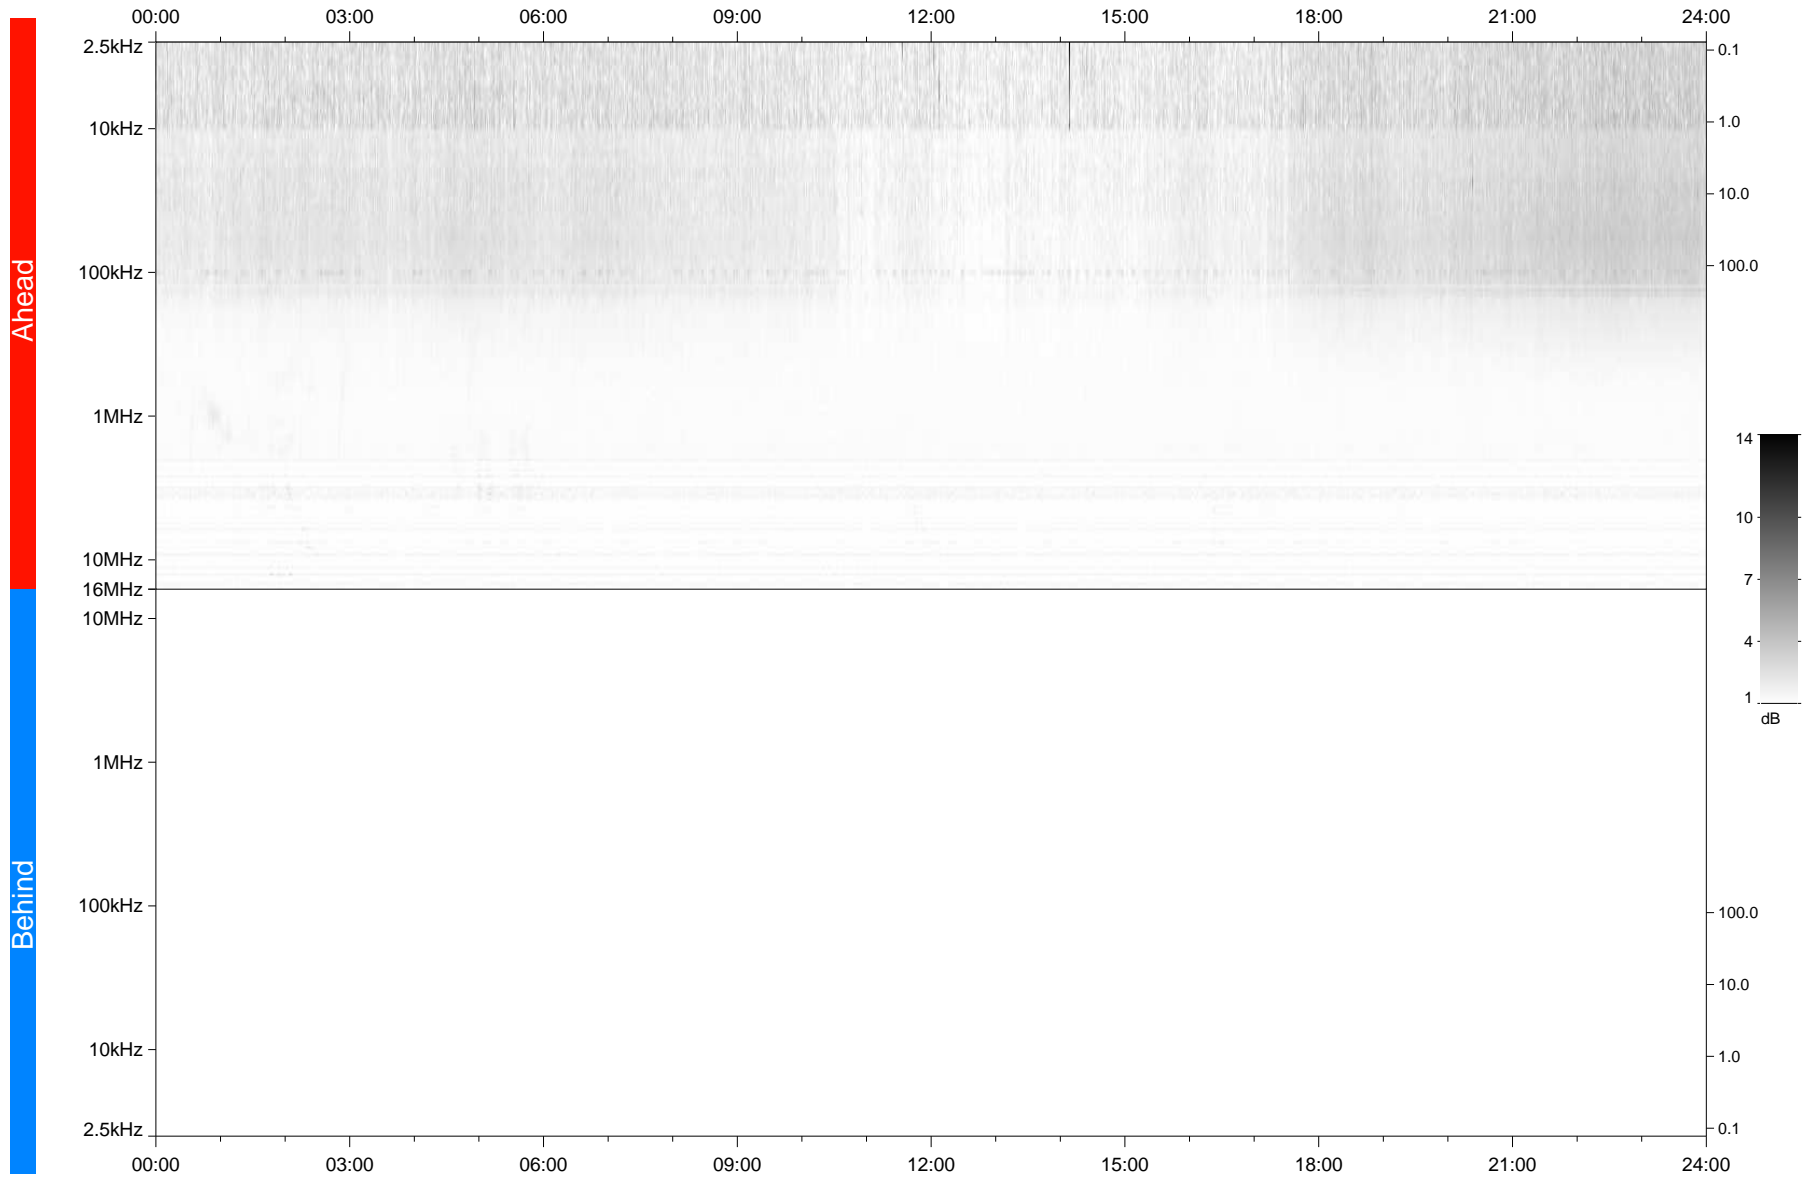

STEREO/WAVES Daily Summary - 22-Dec-2020 (DOY 357)

Ahead source file: swaves_ahead_2020_357_1_05.fin
Ahead PSE Angle: -57.2°

Behind PSE Angle: 57.4°
Behind source file: No STEREO-B data

Time (UTC)

file: stereo_swaves_daily-summary_gray_20201222_v04
made by: space.umn.edu on macOS with TDL 8.8.2 on 2022-10-03 20:12:15, with TMLib V945 / dynspec V311