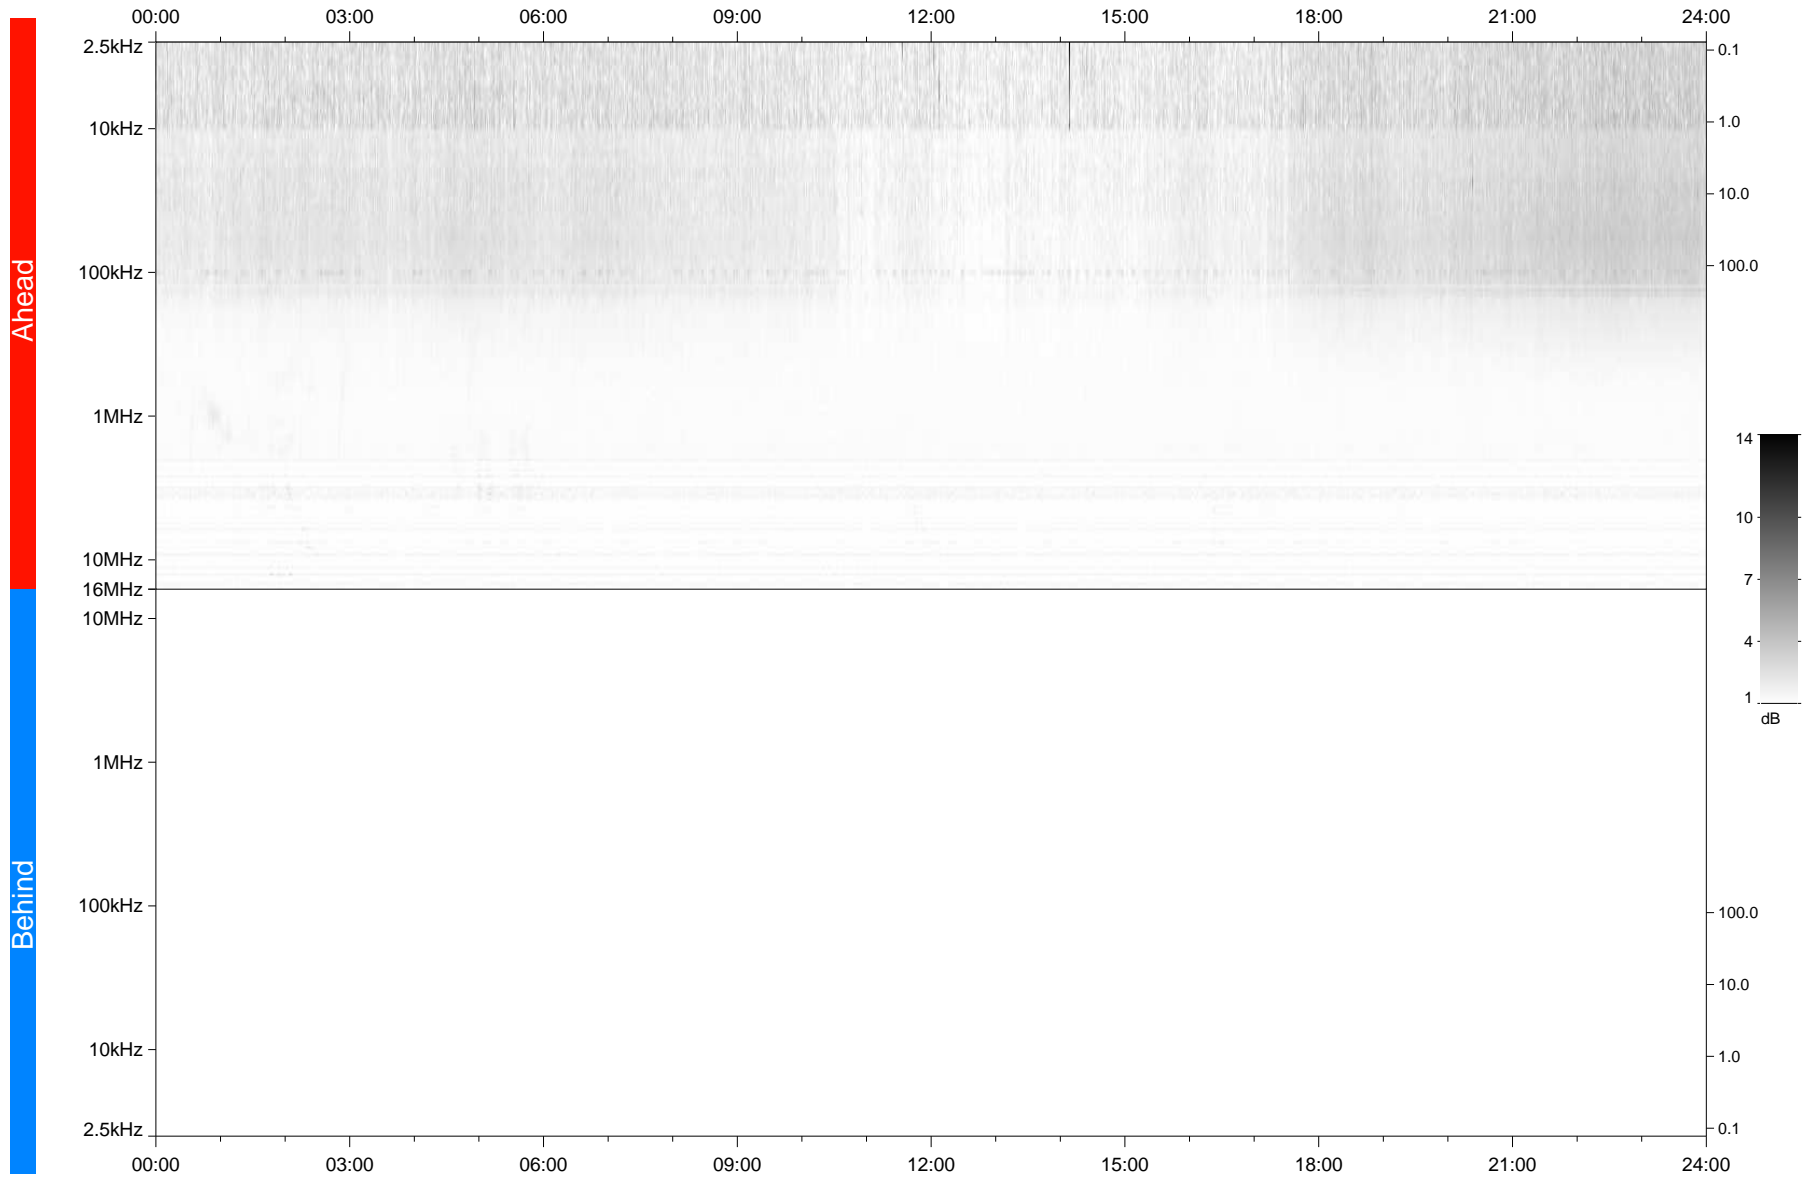

STEREO/WAVES Daily Summary - 22-Dec-2020 (DOY 357)

Ahead source file: swaves_ahead_2020_357_1_05.fin
Ahead PSE Angle: -57.2°

Behind PSE Angle: 57.4°
Behind source file: No STEREO-B data

Time (UTC)

file: stereo_swaves_daily-summary_gray_20201222_v03
made by: space.umn.edu on macOS with TDL 8.8.2 on 2022-09-15 19:01:50, with Tlib V945 / dynspec V311