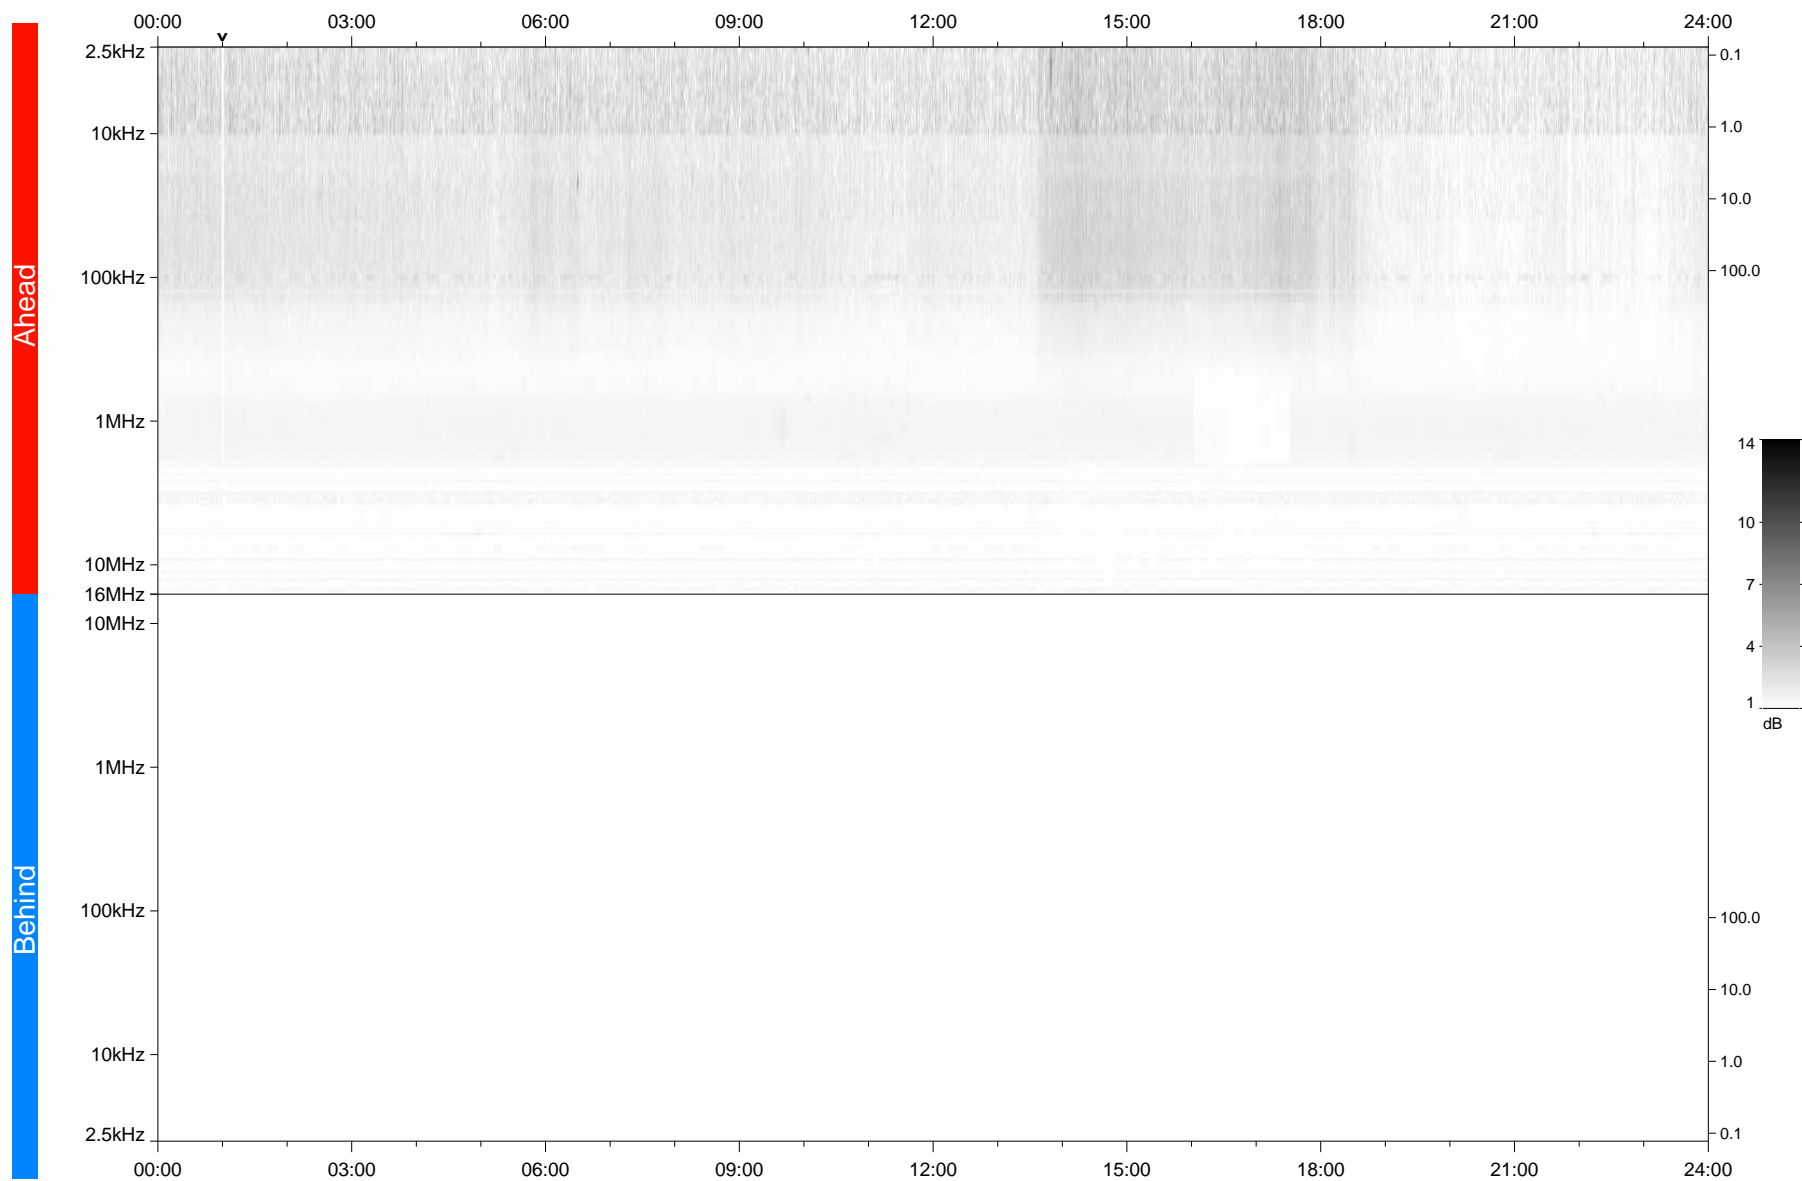

STEREO/WAVES Daily Summary - 21-Dec-2020 (DOY 356)

Ahead source file: swaves_ahead_2020_356_1_05.fin
Ahead PSE Angle: -57.3°

Behind PSE Angle: 57.4°
Behind source file: No STEREO-B data

Time (UTC)

file: stereo_swaves_daily-summary_gray_20201221_v03
made by: space.umn.edu on macOS with TDL 8.8.2 on 2022-09-15 19:00:30, with Tlib V945 / dynspec V311