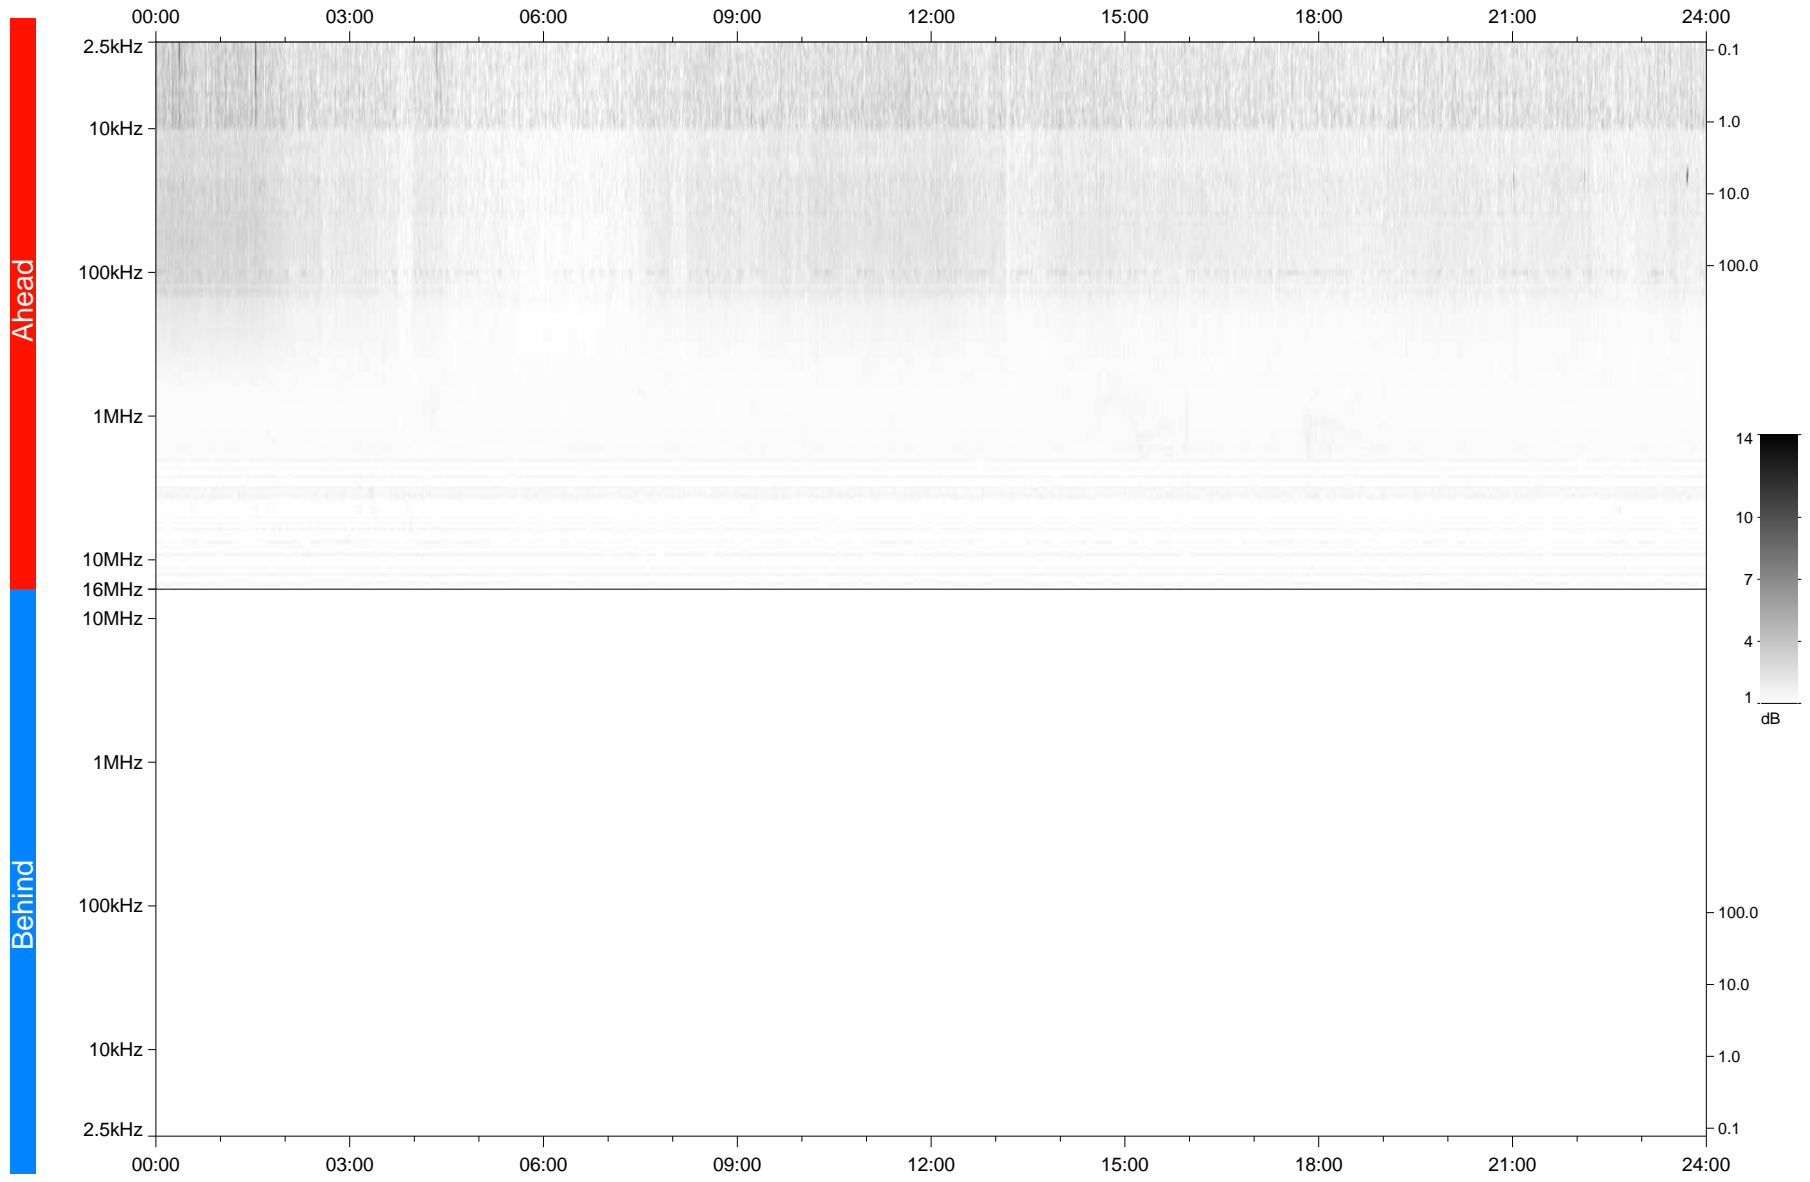

STEREO/WAVES Daily Summary - 20-Dec-2020 (DOY 355)

Ahead source file: swaves Ahead_2020_355_1_05.fin
Ahead PSE Angle: -57.3°

Behind PSE Angle: 57.4°
Behind source file: No STEREO-B data

Time (UTC)

file: stereo_swaves_daily-summary_gray_20201220_v04
made by: space.umn.edu on macOS with TDL 8.8.2 on 2022-10-03 20:09:16, with TLib V945 / dynspec V311