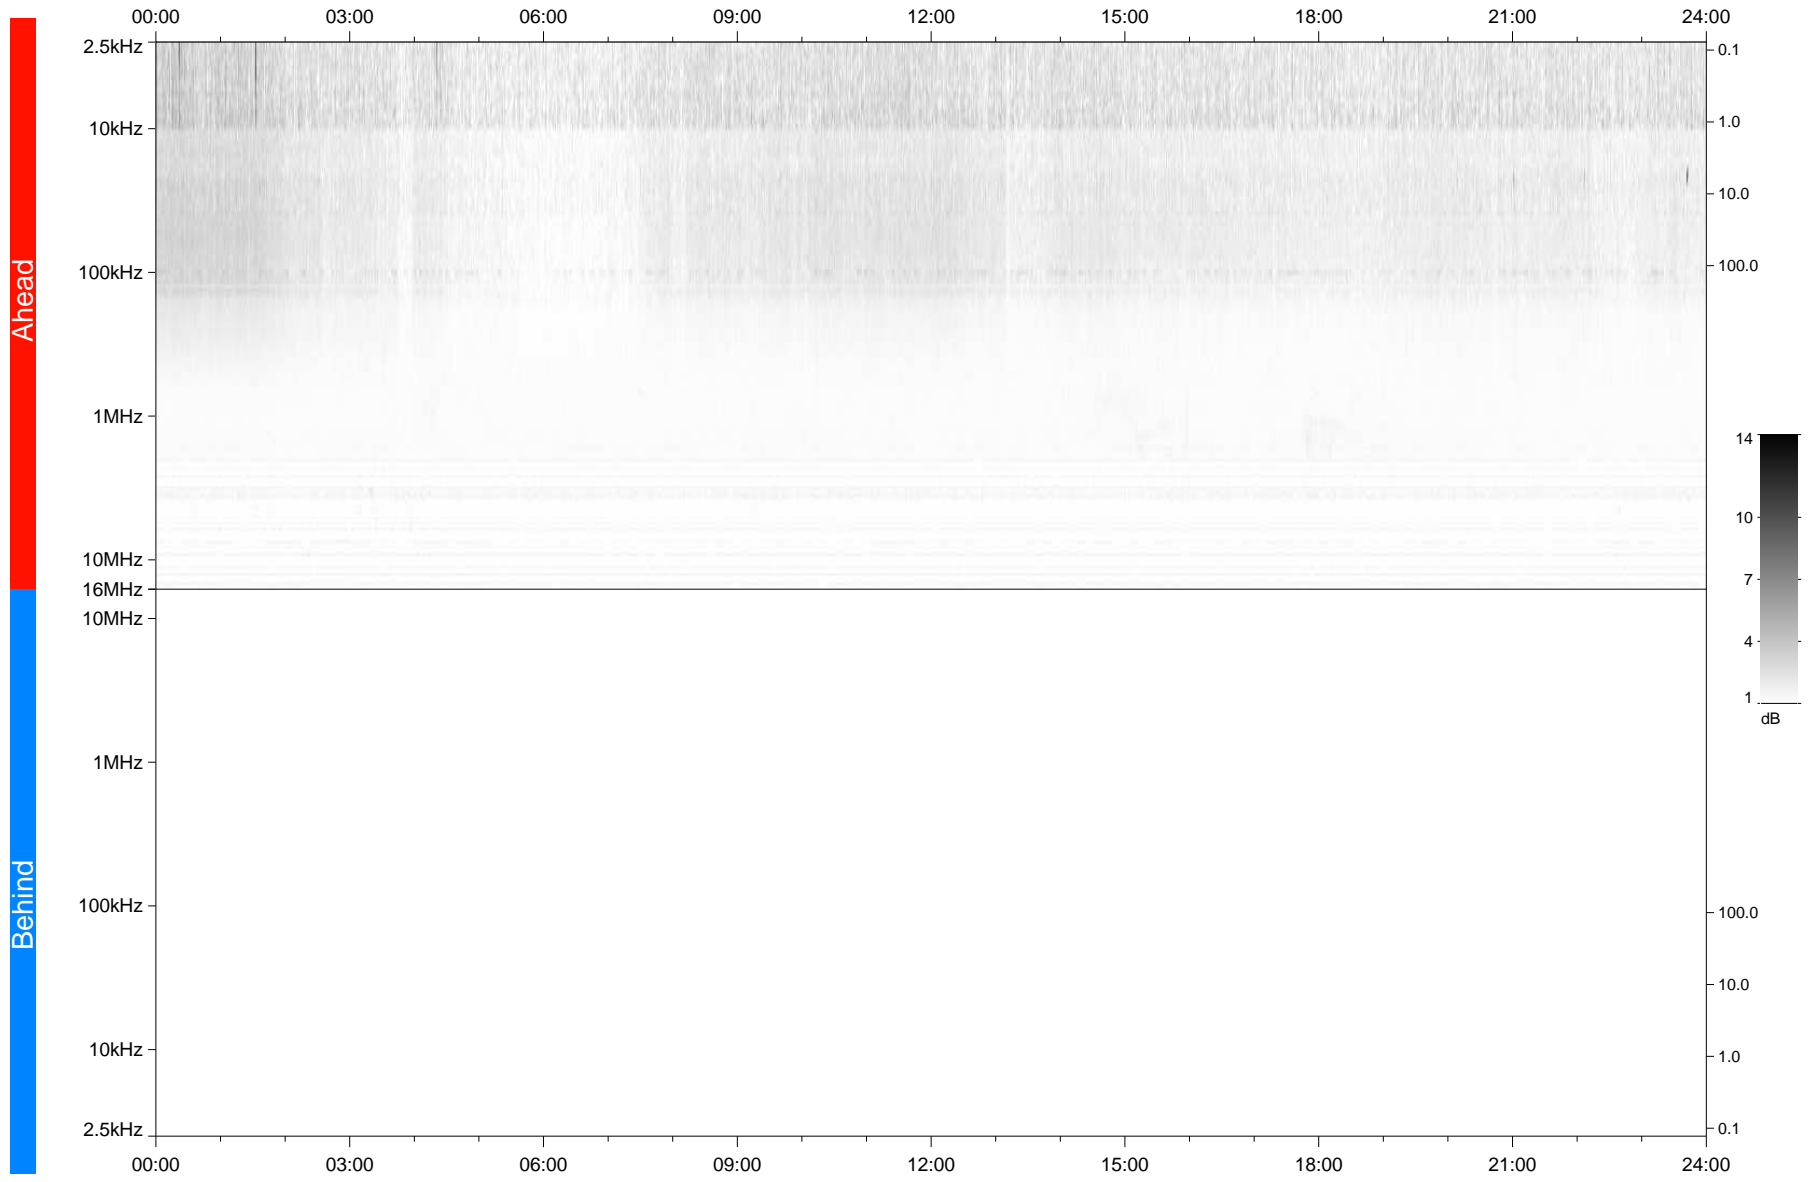

STEREO/WAVES Daily Summary - 20-Dec-2020 (DOY 355)

Ahead source file: swaves_ahead_2020_355_1_05.fin
Ahead PSE Angle: -57.3°

Behind PSE Angle: 57.4°
Behind source file: No STEREO-B data

Time (UTC)

file: stereo_swaves_daily-summary_gray_20201220_v03
made by: space.umn.edu on macOS with TDL 8.8.2 on 2022-09-15 18:59:08, with TLib V945 / dynspec V311