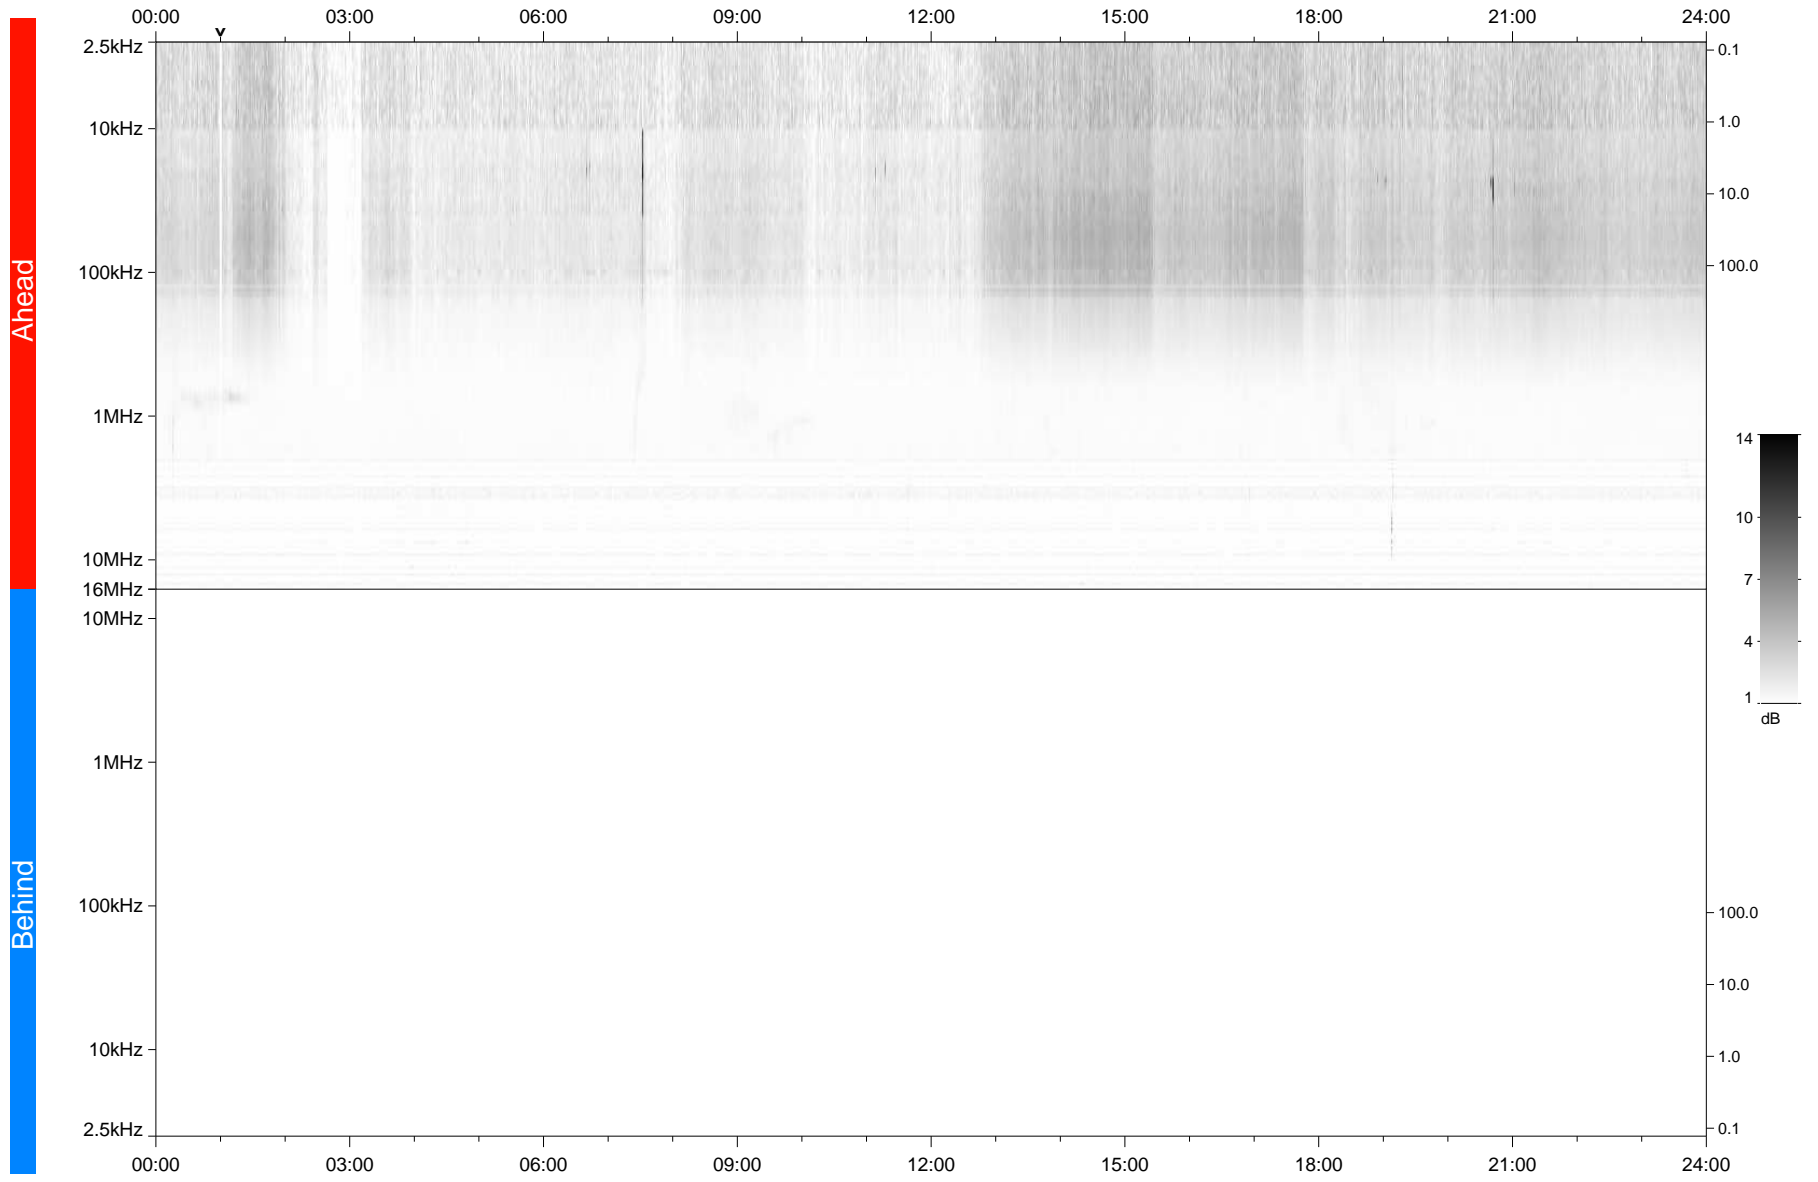

# STEREO/WAVES Daily Summary - 19-Dec-2020 (DOY 354)

Ahead source file: swaves\_ahead\_2020\_354\_1\_05.fin  
Ahead PSE Angle: -57.3°

Behind PSE Angle: 57.5°  
Behind source file: No STEREO-B data

Time (UTC)

file: stereo\_swaves\_daily-summary\_gray\_20201219\_v04  
made by: space.umn.edu on macOS with TDL 8.8.2 on 2022-10-03 20:07:46, with TLib V945 / dynspec V311