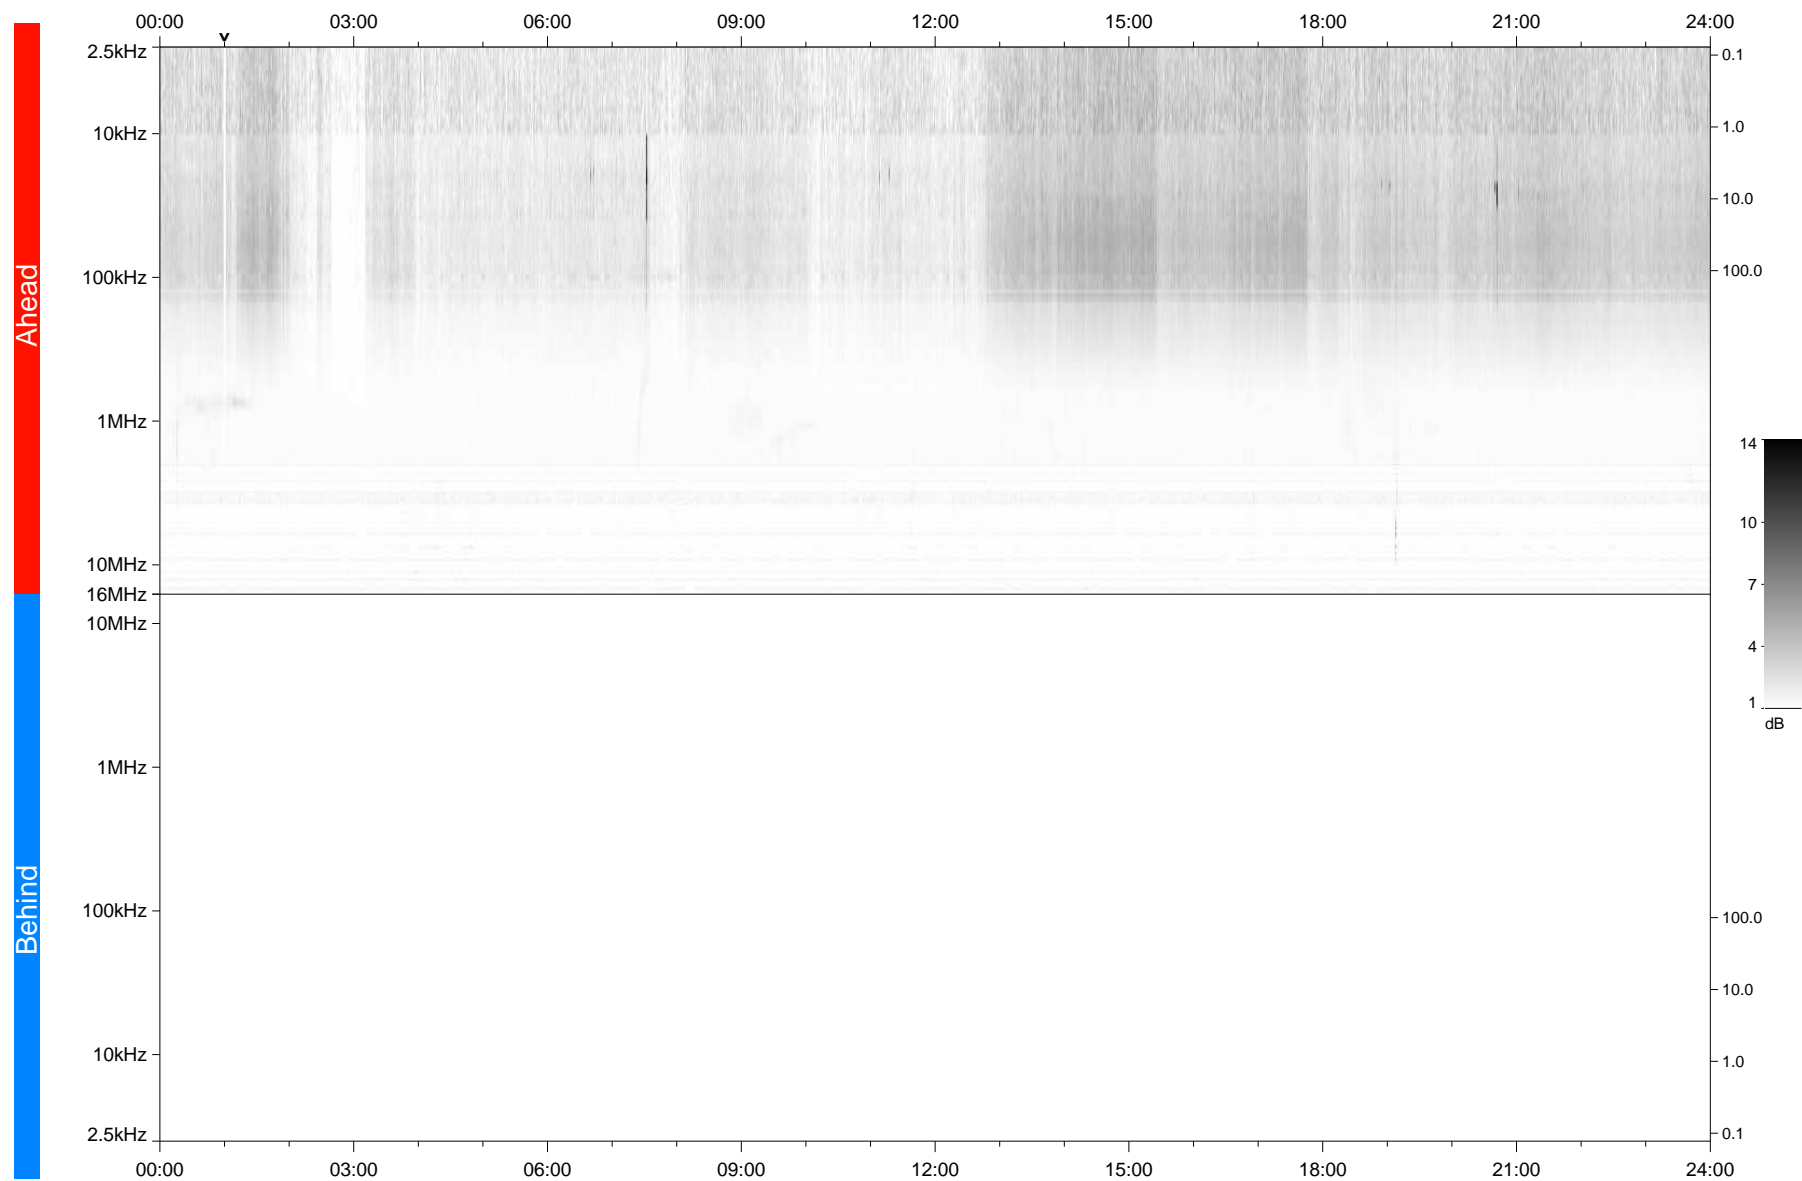

# STEREO/WAVES Daily Summary - 19-Dec-2020 (DOY 354)

Ahead source file: swaves\_ahead\_2020\_354\_1\_05.fin  
Ahead PSE Angle: -57.3°

Behind PSE Angle: 57.5°  
Behind source file: No STEREO-B data

Time (UTC)

file: stereo\_swaves\_daily-summary\_gray\_20201219\_v03  
made by: space.umn.edu on macOS with TDL 8.8.2 on 2022-09-15 18:57:46, with Tlib V945 / dynspec V311