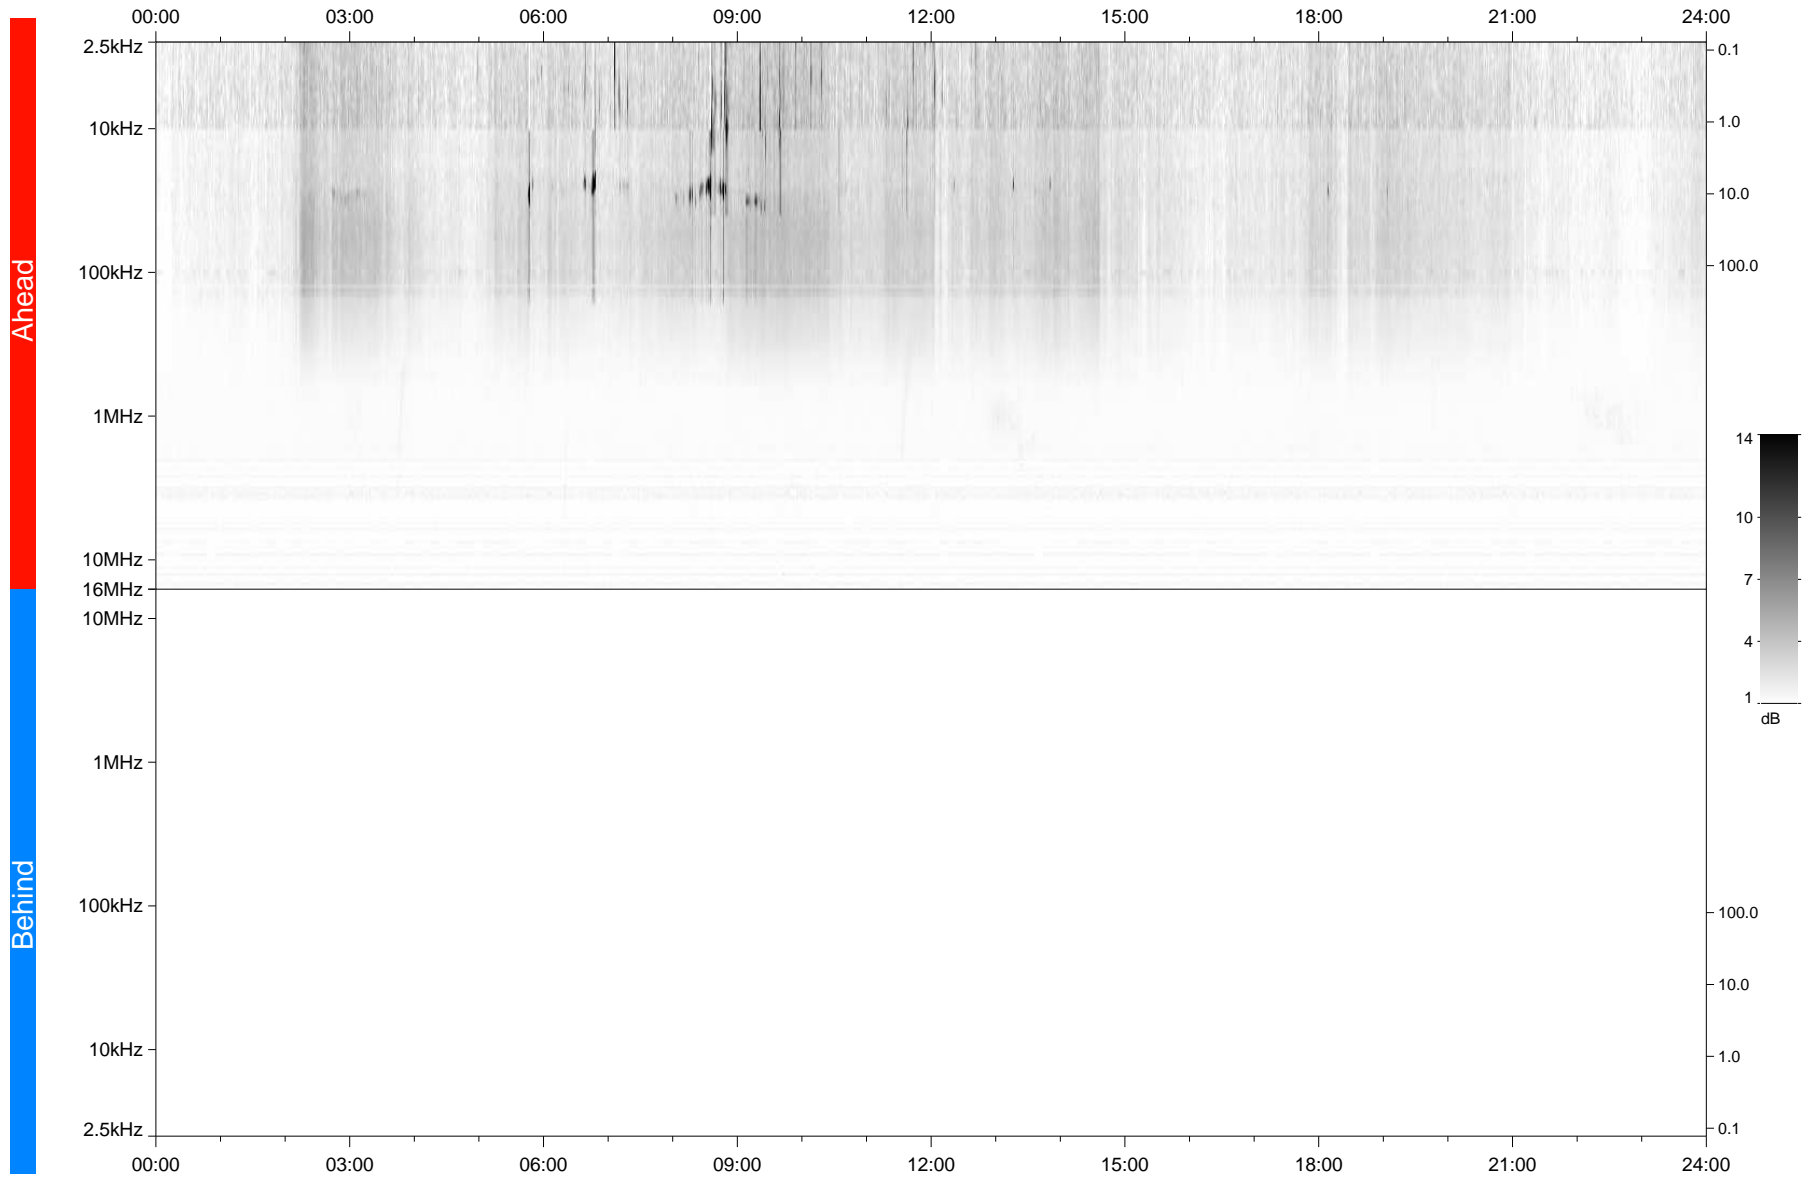

# STEREO/WAVES Daily Summary - 18-Dec-2020 (DOY 353)

Ahead source file: swaves\_ahead\_2020\_353\_1\_05.fin  
Ahead PSE Angle: -57.3°

Behind PSE Angle: 57.5°  
Behind source file: No STEREO-B data

Time (UTC)

file: stereo\_swaves\_daily-summary\_gray\_20201218\_v04  
made by: space.umn.edu on macOS with TDL 8.8.2 on 2022-10-03 20:06:16, with Tlib V945 / dynspec V311