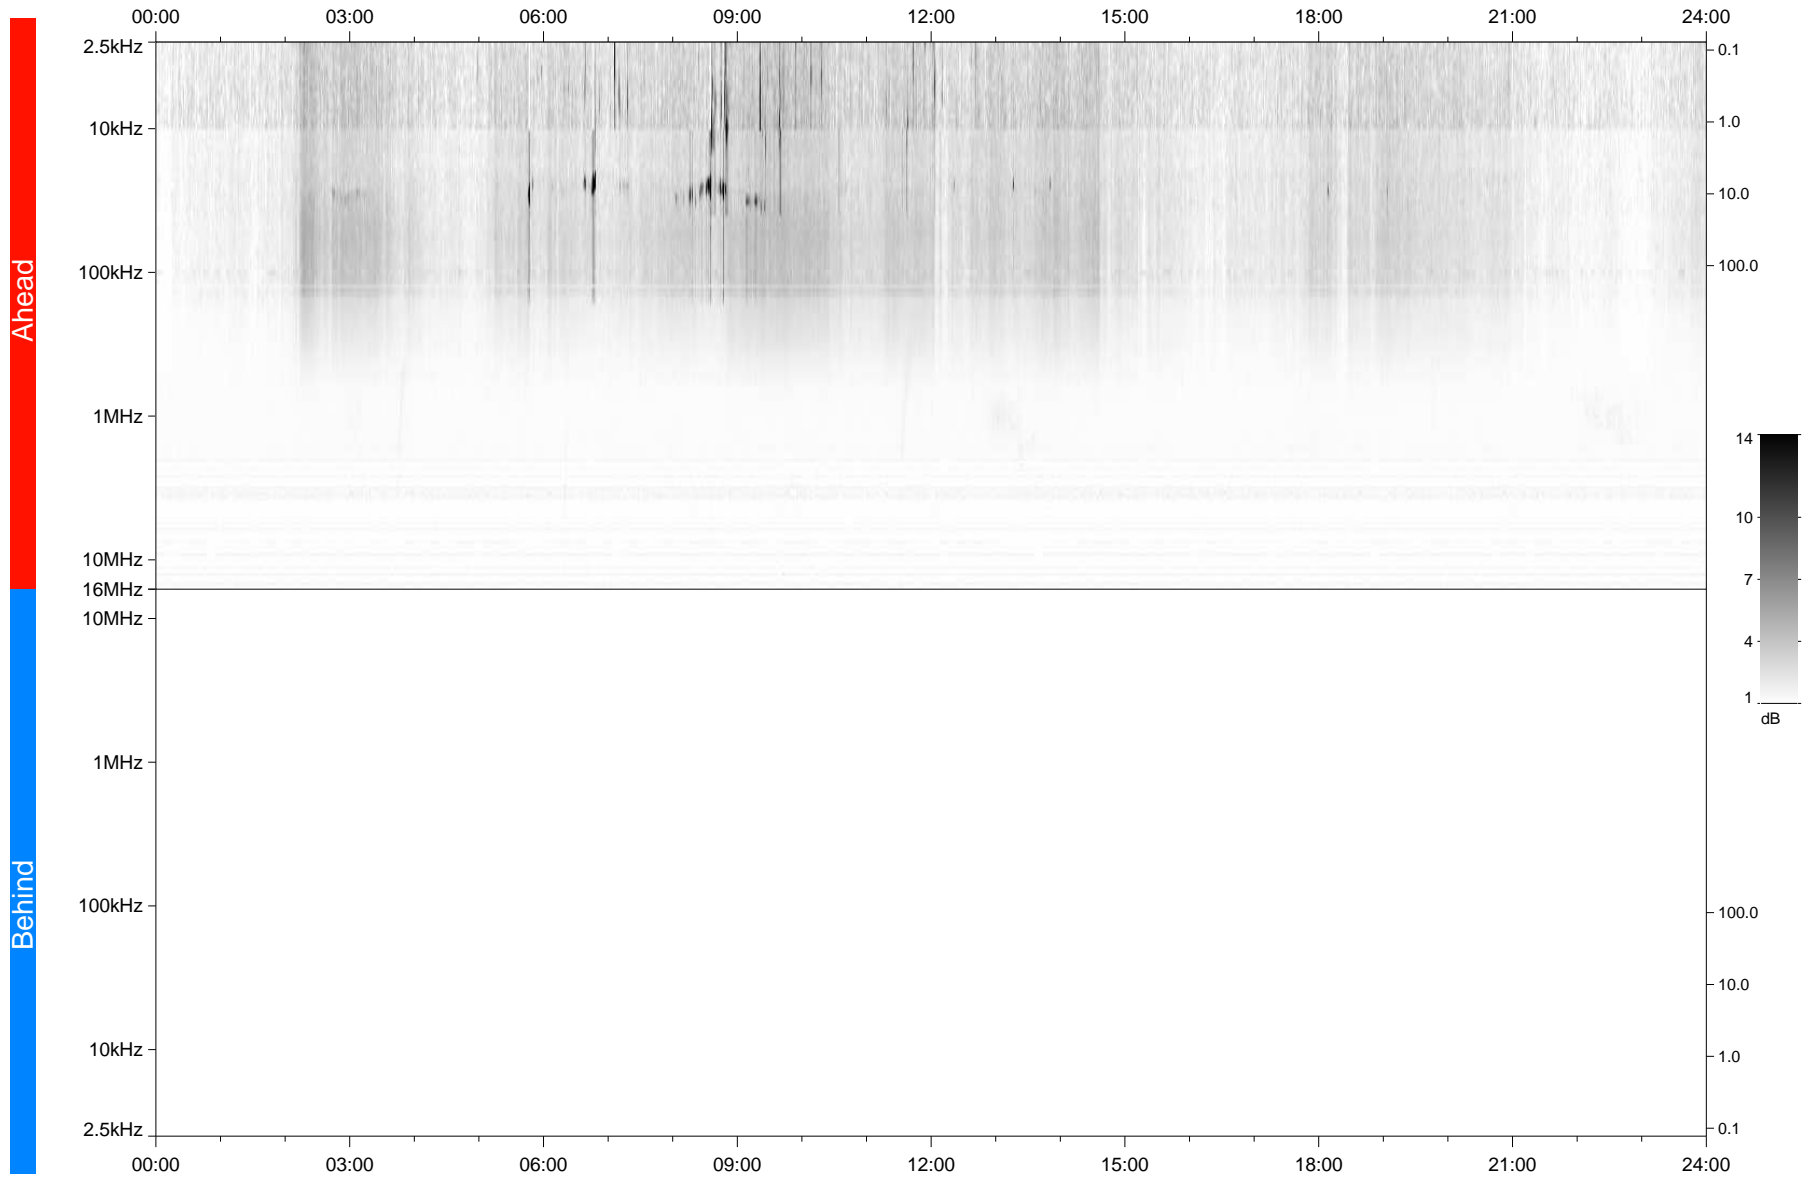

# STEREO/WAVES Daily Summary - 18-Dec-2020 (DOY 353)

Ahead source file: swaves\_ahead\_2020\_353\_1\_05.fin  
Ahead PSE Angle: -57.3°

Behind PSE Angle: 57.5°  
Behind source file: No STEREO-B data

Time (UTC)

file: stereo\_swaves\_daily-summary\_gray\_20201218\_v03  
made by: space.umn.edu on macOS with TDL 8.8.2 on 2022-09-15 18:56:23, with TLib V945 / dynspec V311