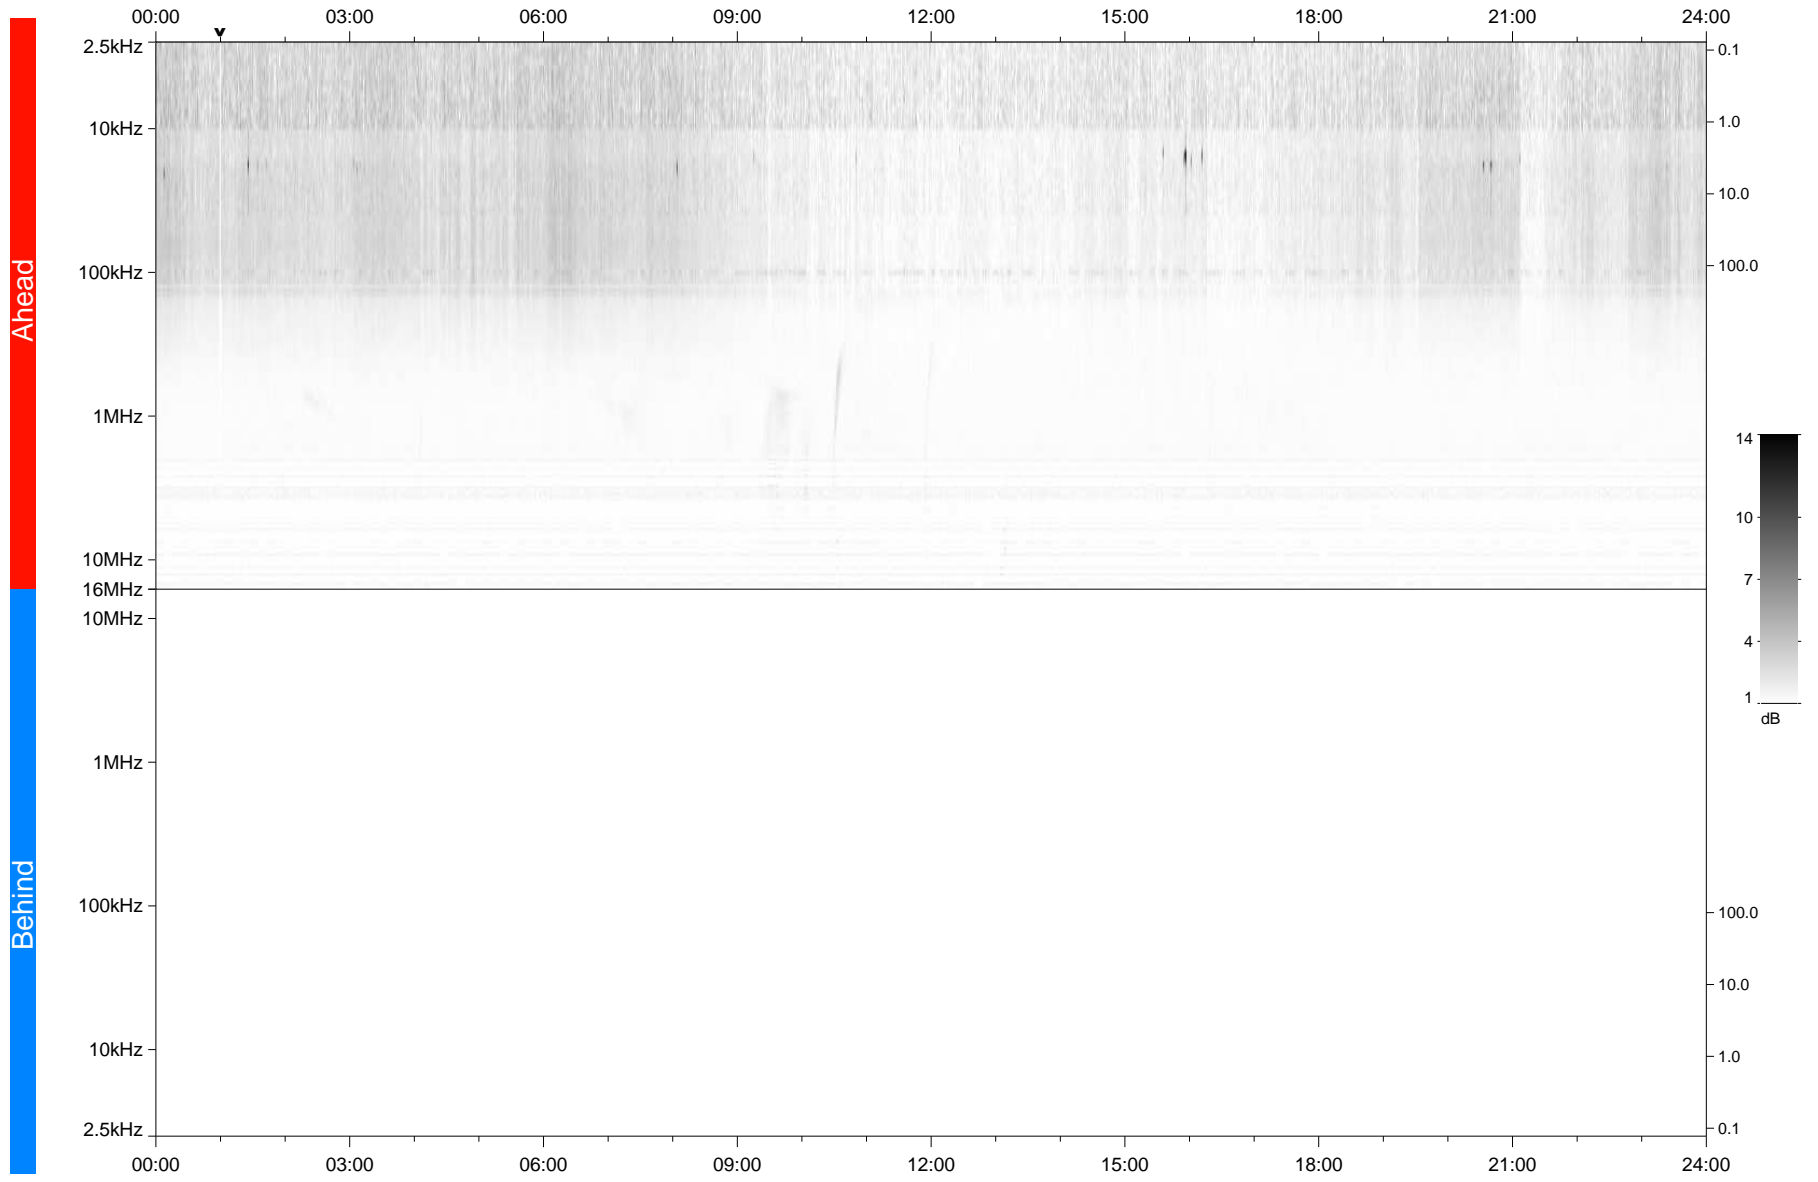

STEREO/WAVES Daily Summary - 17-Dec-2020 (DOY 352)

Ahead source file: swaves_ahead_2020_352_1_05.fin
Ahead PSE Angle: -57.4°

Behind PSE Angle: 57.5°
Behind source file: No STEREO-B data

Time (UTC)

file: stereo_swaves_daily-summary_gray_20201217_v04
made by: space.umn.edu on macOS with TDL 8.8.2 on 2022-10-03 20:04:45, with Tlib V945 / dynspec V311