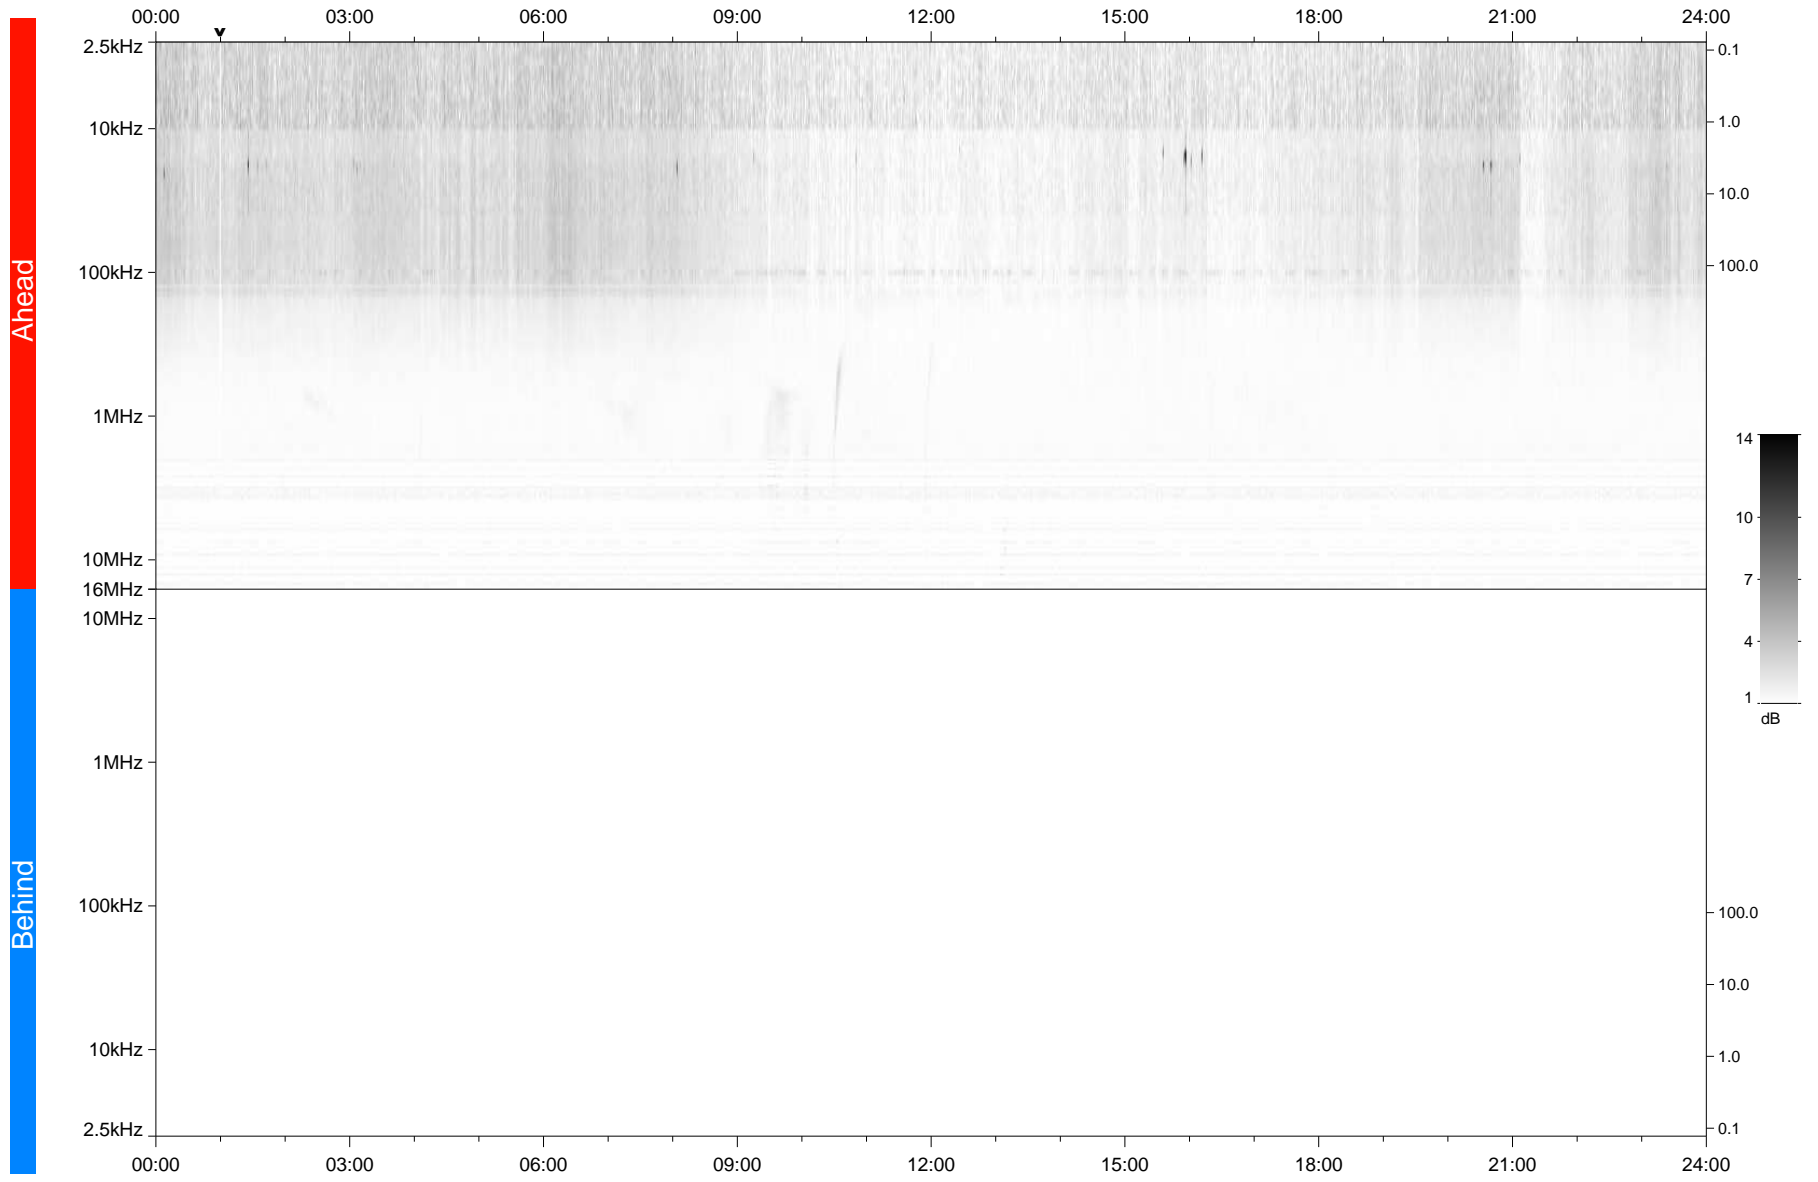

# STEREO/WAVES Daily Summary - 17-Dec-2020 (DOY 352)

Ahead source file: swaves\_ahead\_2020\_352\_1\_05.fin  
Ahead PSE Angle: -57.4°

Behind PSE Angle: 57.5°  
Behind source file: No STEREO-B data

Time (UTC)

file: stereo\_swaves\_daily-summary\_gray\_20201217\_v03  
made by: space.umn.edu on macOS with TDL 8.8.2 on 2022-09-15 18:55:00, with TLib V945 / dynspec V311