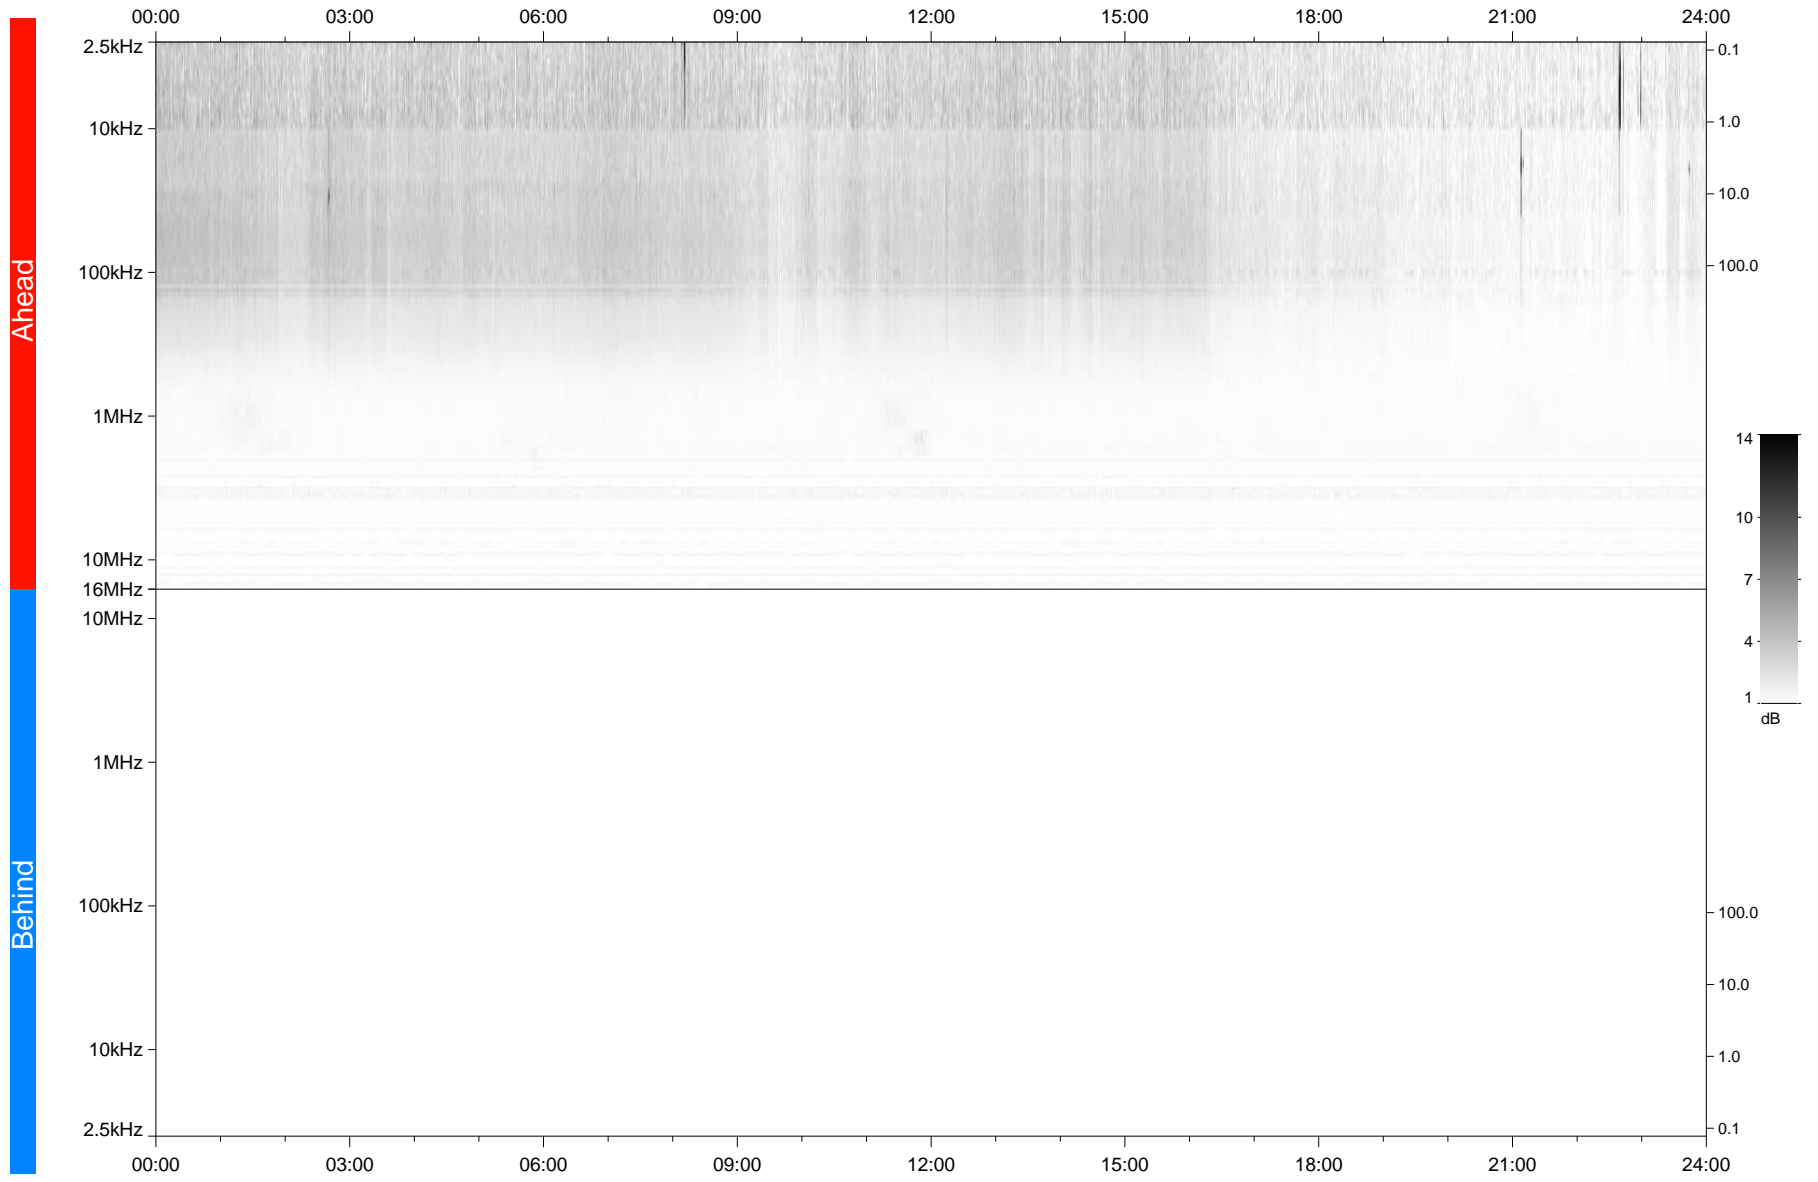

# STEREO/WAVES Daily Summary - 16-Dec-2020 (DOY 351)

Ahead source file: swaves\_ahead\_2020\_351\_1\_05.fin  
Ahead PSE Angle: -57.4°

Behind PSE Angle: 57.5°  
Behind source file: No STEREO-B data

Time (UTC)

file: stereo\_swaves\_daily-summary\_gray\_20201216\_v03  
made by: space.umn.edu on macOS with TDL 8.8.2 on 2022-09-15 18:53:39, with Tlib V945 / dynspec V311