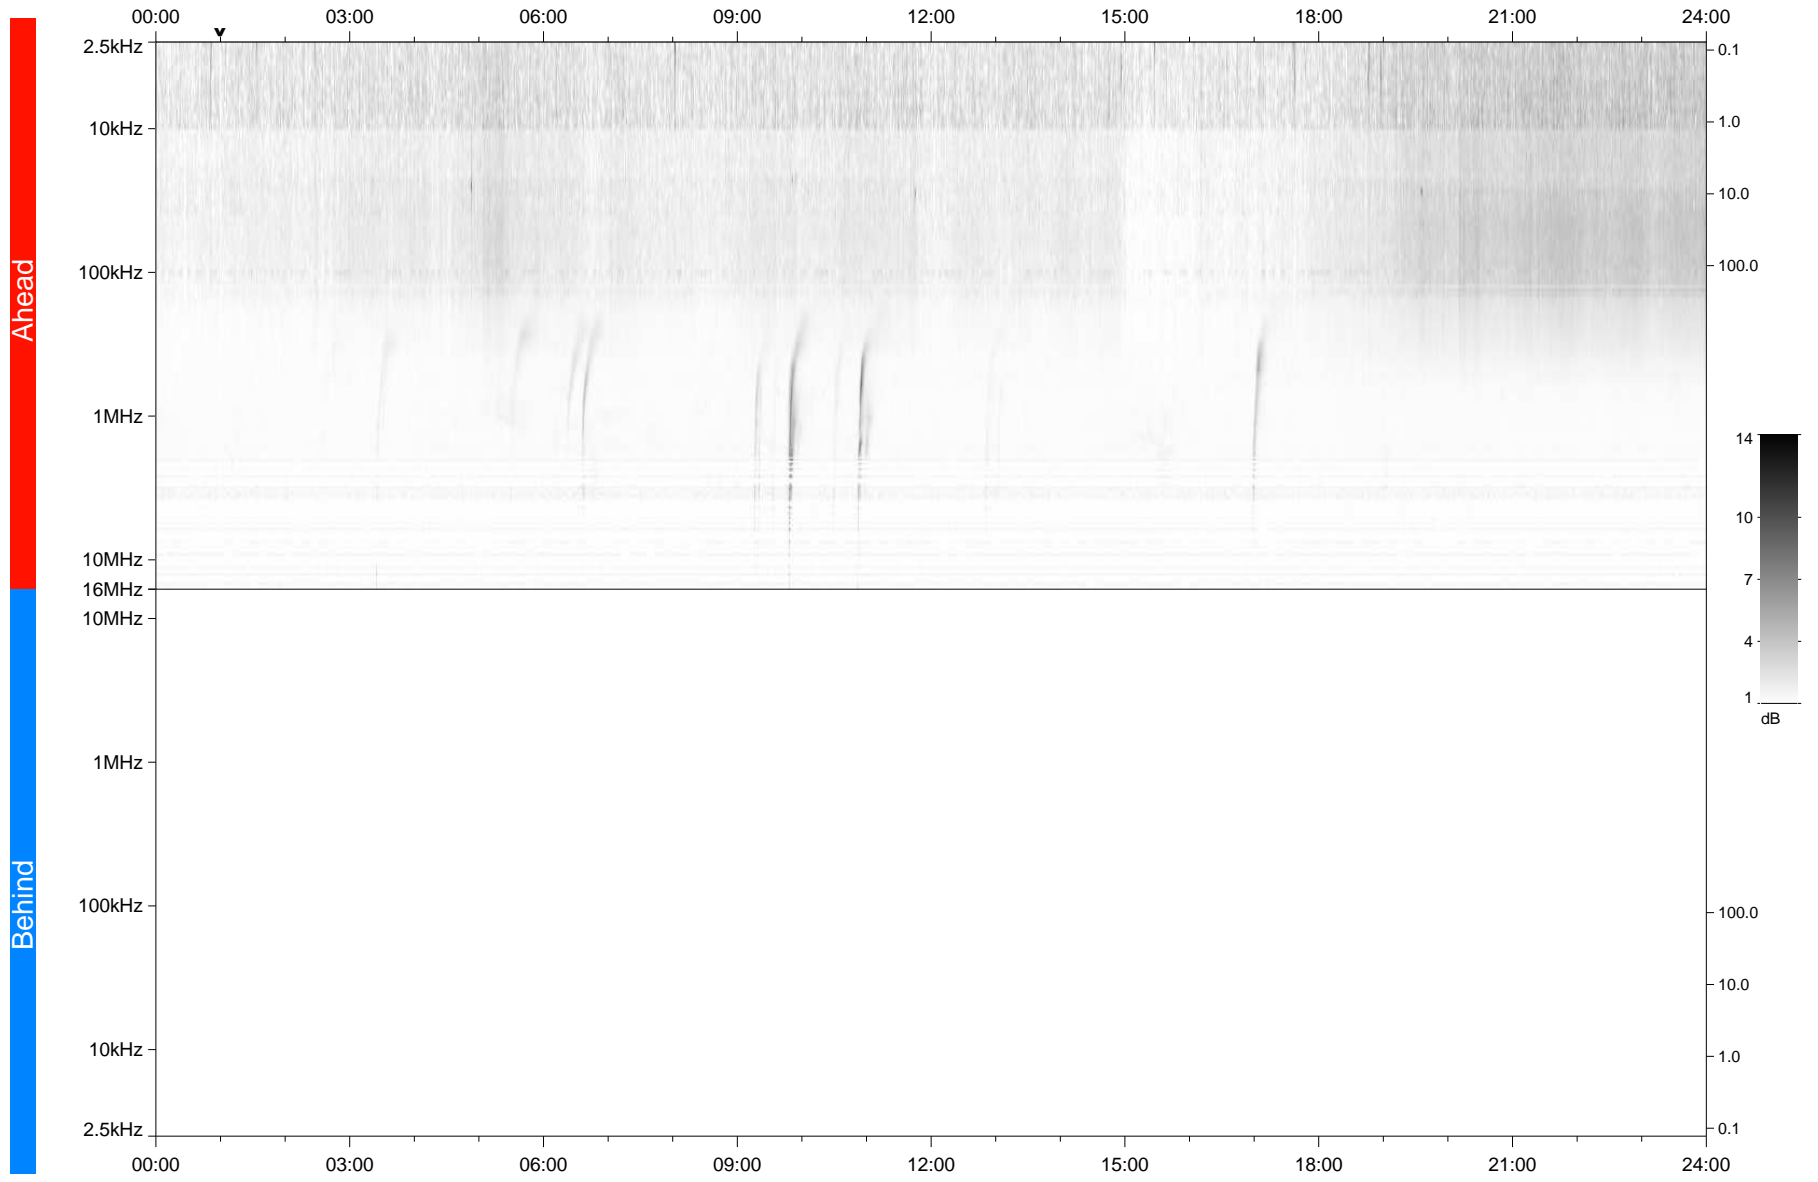

# STEREO/WAVES Daily Summary - 15-Dec-2020 (DOY 350)

Ahead source file: swaves\_ahead\_2020\_350\_1\_05.fin  
Ahead PSE Angle: -57.5°

Behind PSE Angle: 57.5°  
Behind source file: No STEREO-B data

Time (UTC)

file: stereo\_swaves\_daily-summary\_gray\_20201215\_v03  
made by: space.umn.edu on macOS with TDL 8.8.2 on 2022-09-15 18:52:16, with TLib V945 / dynspec V311