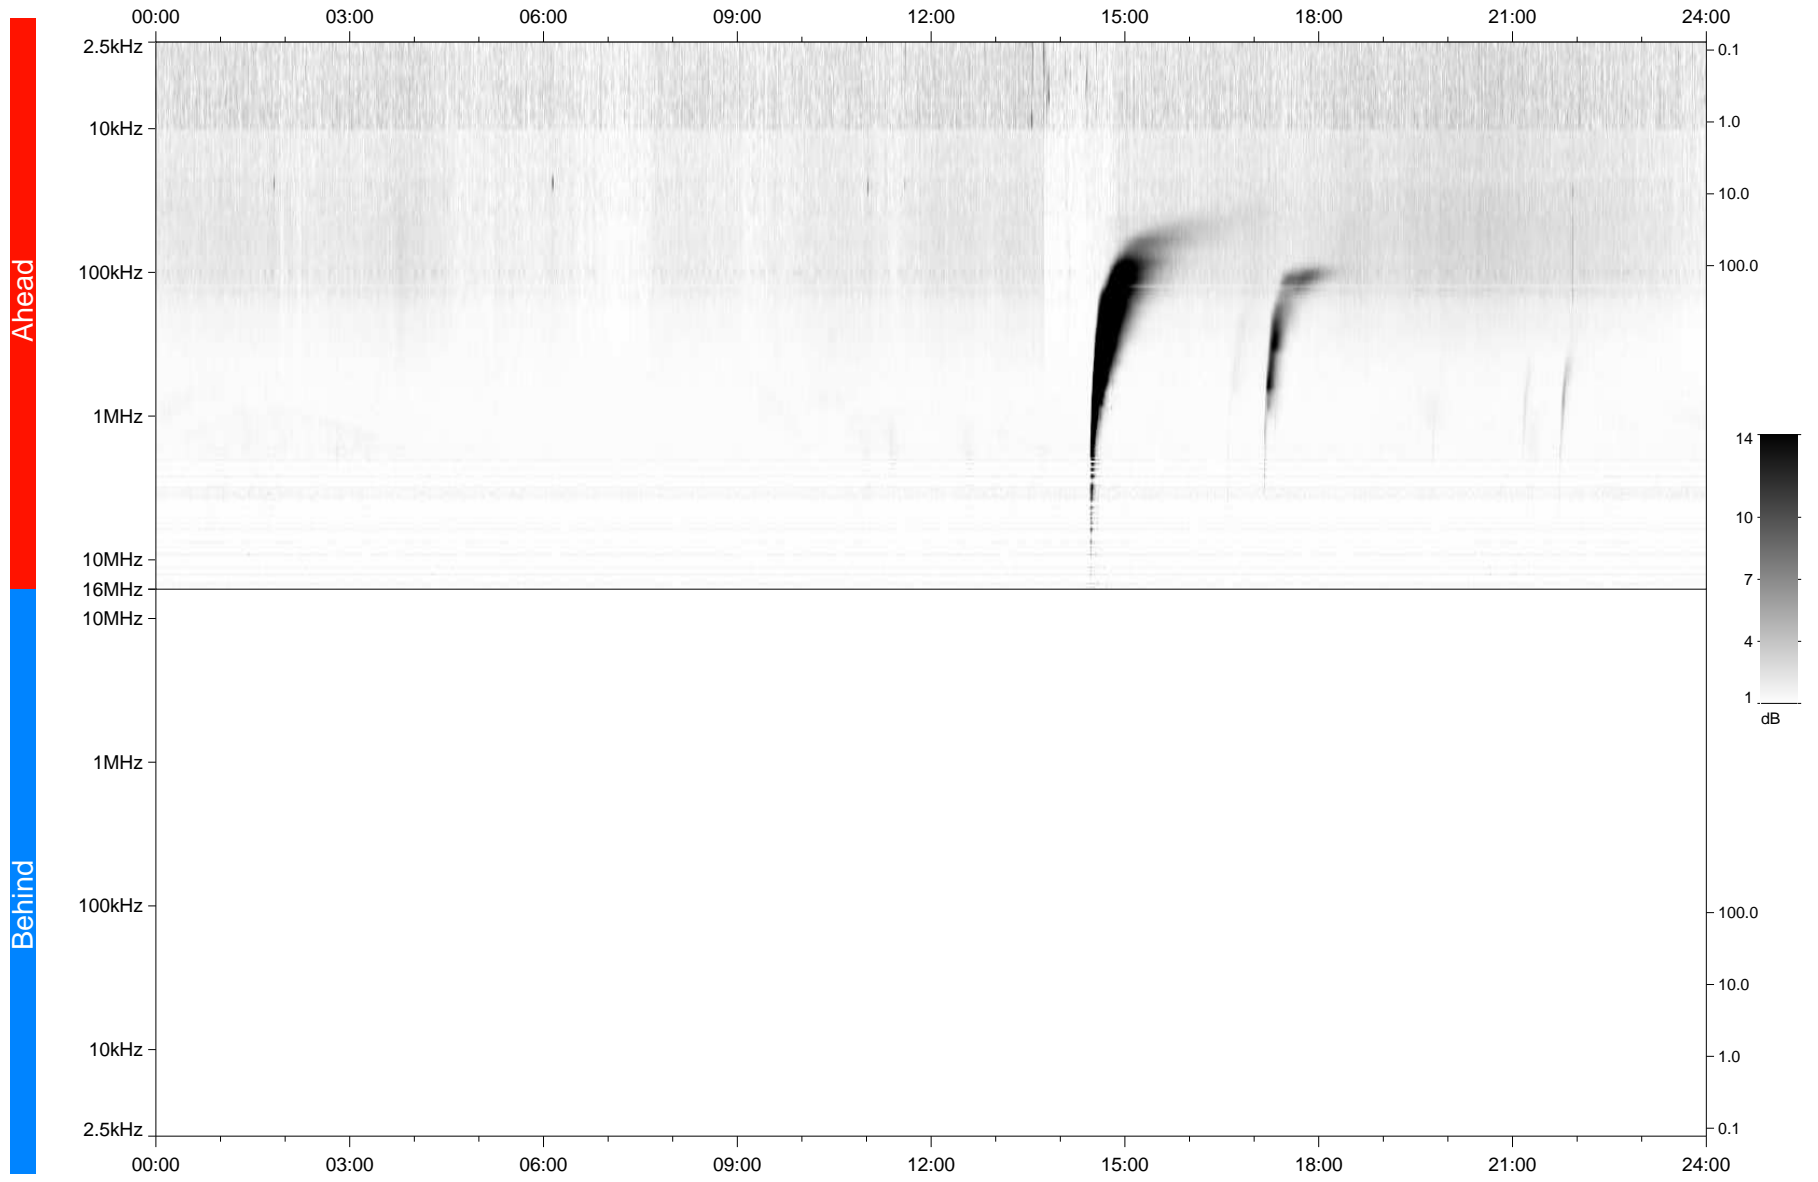

STEREO/WAVES Daily Summary - 14-Dec-2020 (DOY 349)

Ahead source file: swaves_ahead_2020_349_1_05.fin
Ahead PSE Angle: -57.4°

Behind PSE Angle: 57.5°
Behind source file: No STEREO-B data

Time (UTC)

file: stereo_swaves_daily-summary_gray_20201214_v04
made by: space.umn.edu on macOS with TDL 8.8.2 on 2022-10-03 20:00:14, with Tlib V945 / dynspec V311