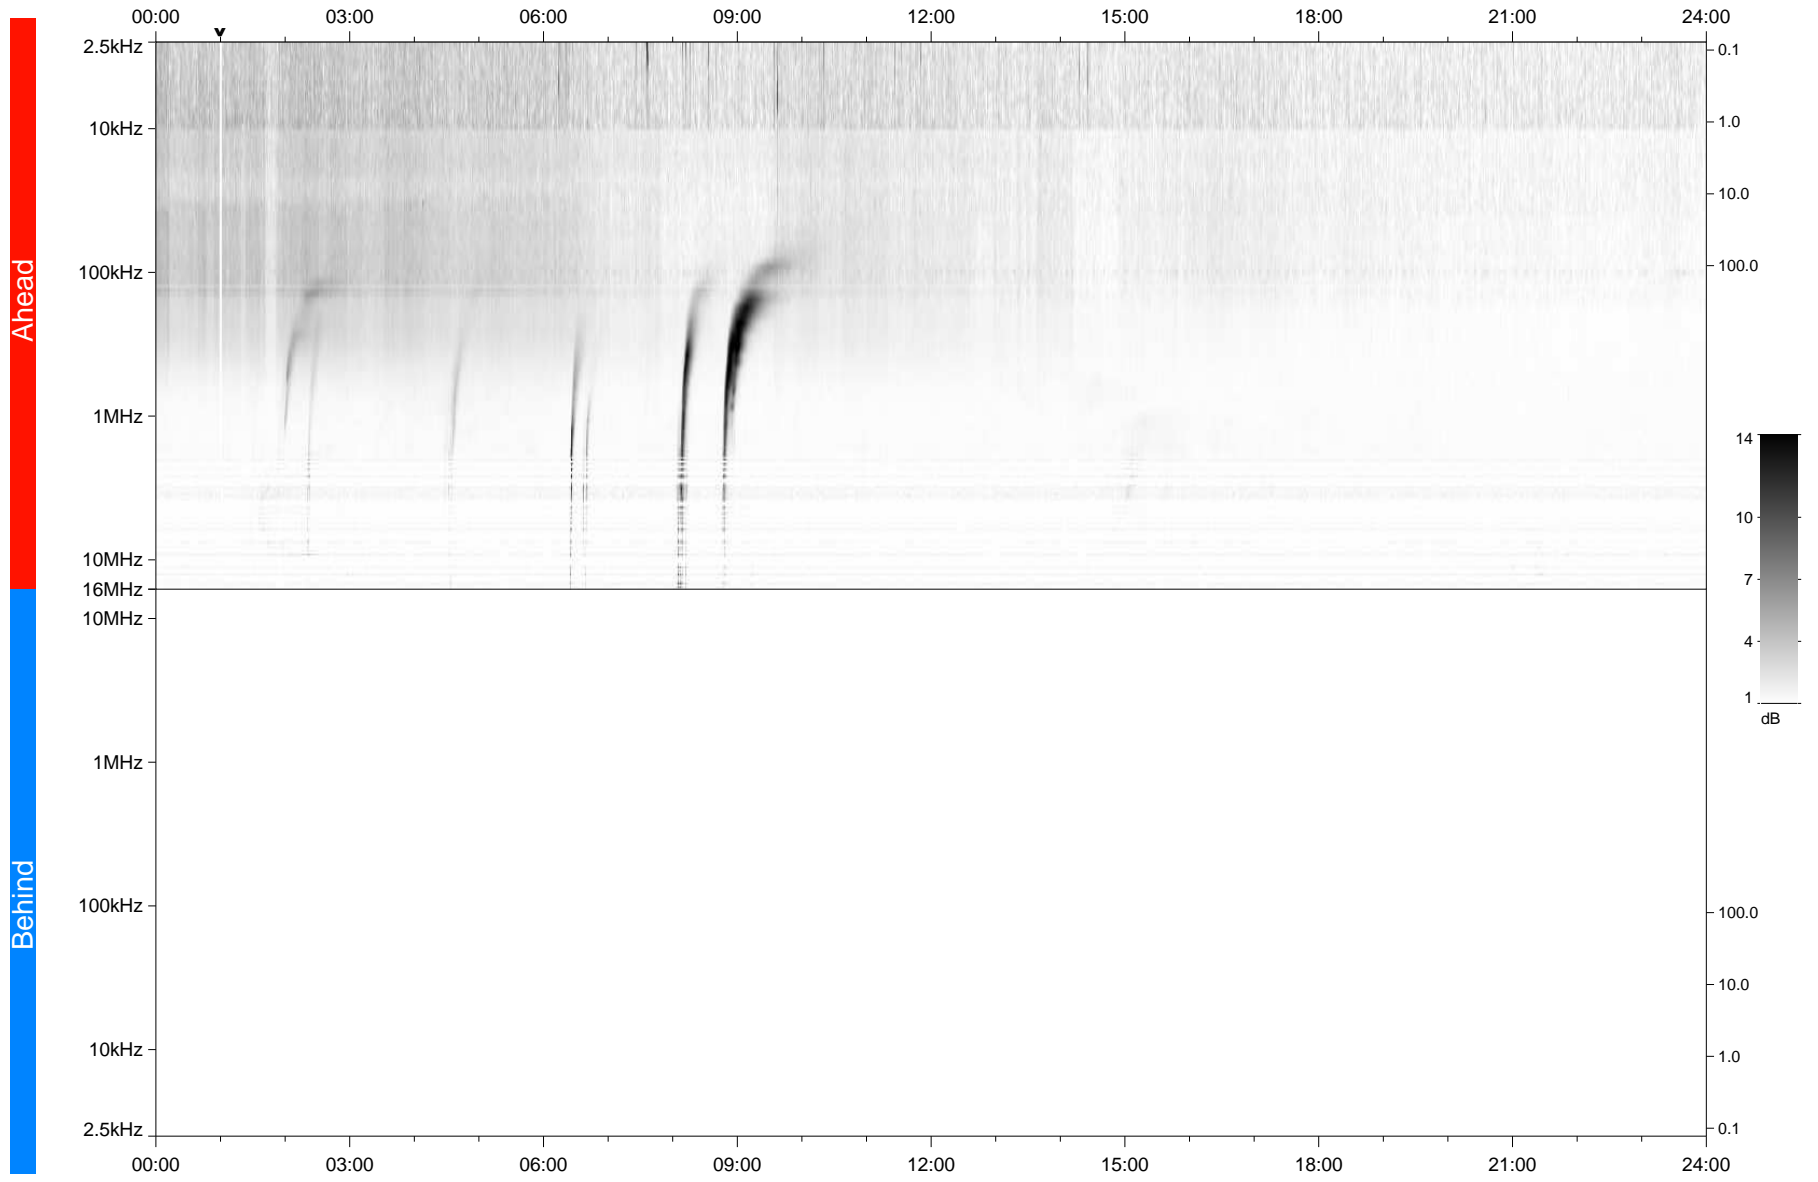

STEREO/WAVES Daily Summary - 13-Dec-2020 (DOY 348)

Ahead source file: swaves_ahead_2020_348_1_05.fin
Ahead PSE Angle: -57.5°

Behind PSE Angle: 57.5°
Behind source file: No STEREO-B data

Time (UTC)

file: stereo_swaves_daily-summary_gray_20201213_v04
made by: space.umn.edu on macOS with TDL 8.8.2 on 2022-10-03 19:58:45, with Tlib V945 / dynspec V311