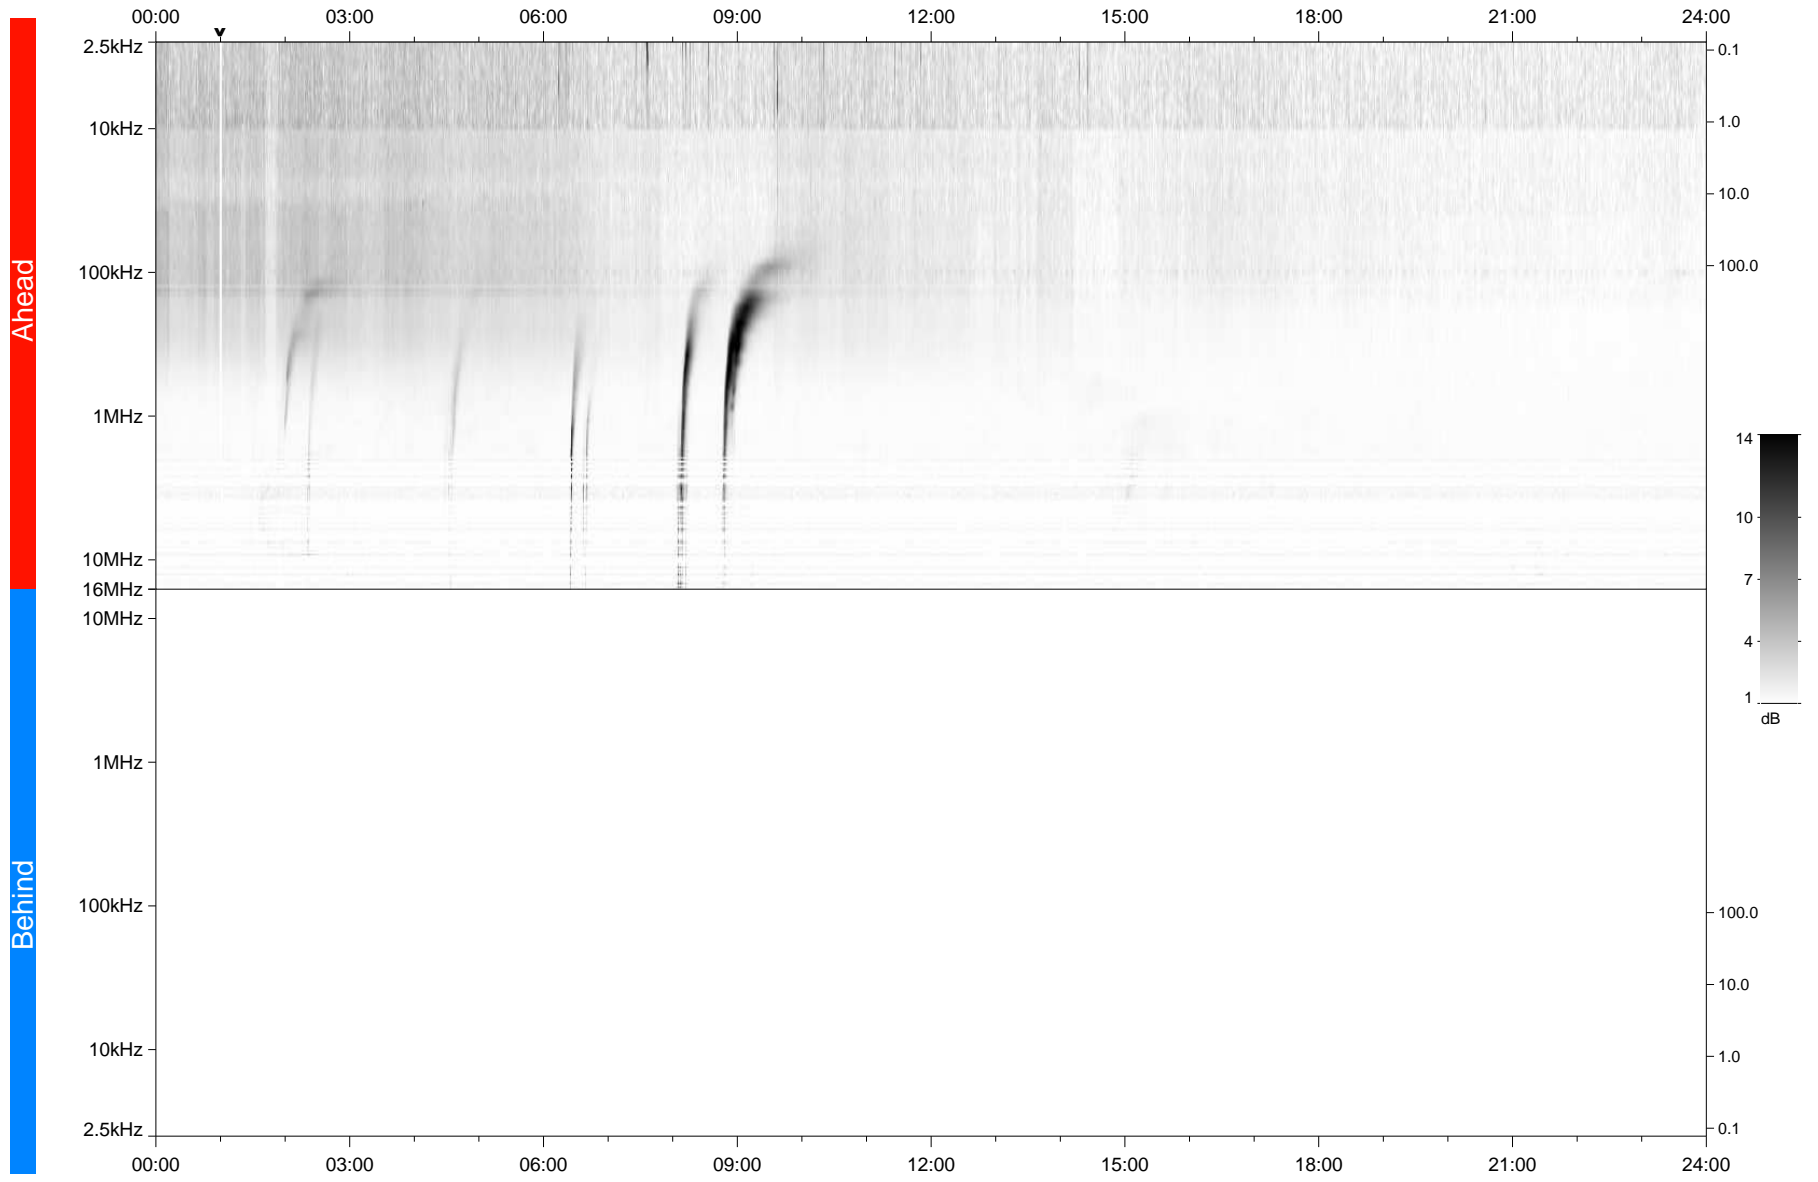

STEREO/WAVES Daily Summary - 13-Dec-2020 (DOY 348)

Ahead source file: swaves_ahead_2020_348_1_05.fin
Ahead PSE Angle: -57.5°

Behind PSE Angle: 57.5°
Behind source file: No STEREO-B data

Time (UTC)

file: stereo_swaves_daily-summary_gray_20201213_v03
made by: space.umn.edu on macOS with TDL 8.8.2 on 2022-09-15 18:49:32, with TLib V945 / dynspec V311