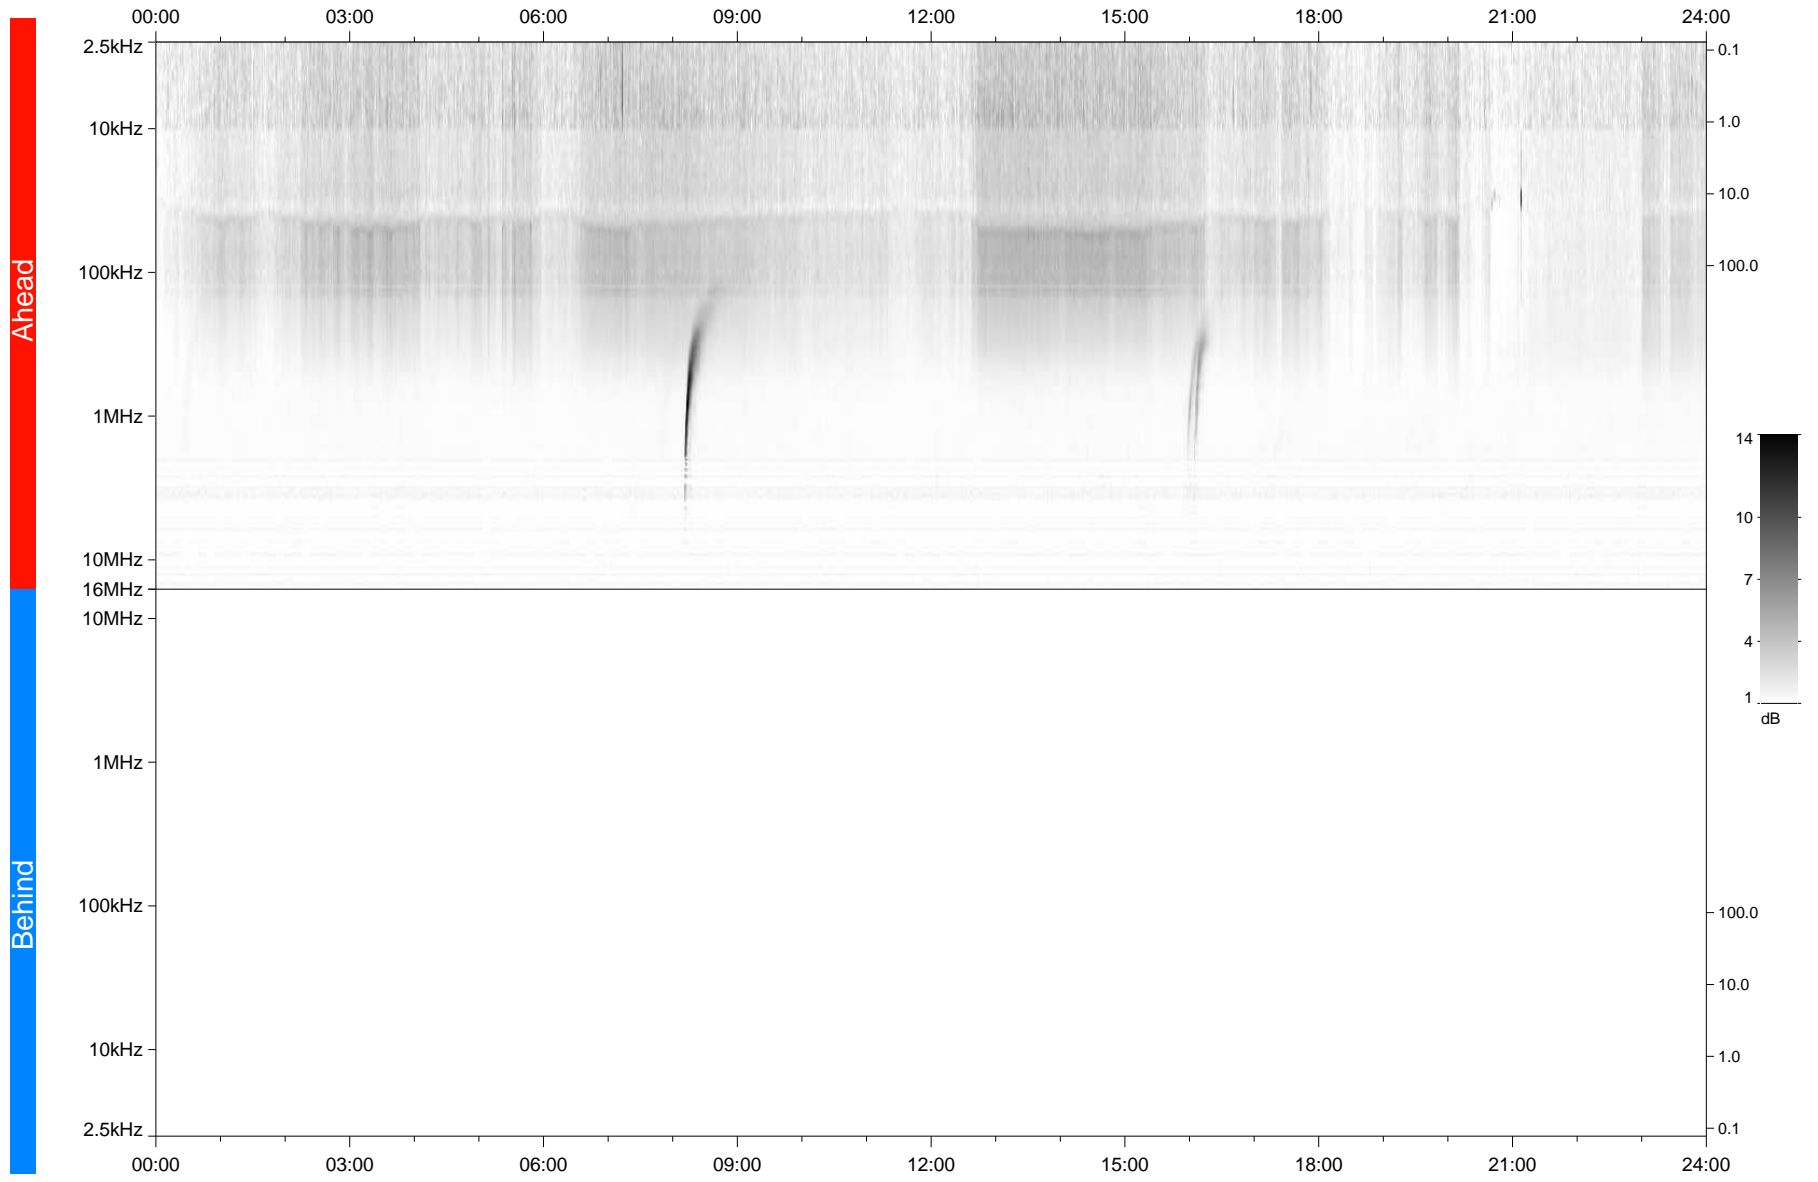

STEREO/WAVES Daily Summary - 12-Dec-2020 (DOY 347)

Ahead source file: swaves_ahead_2020_347_1_05.fin
Ahead PSE Angle: -57.5°

Behind PSE Angle: 57.5°
Behind source file: No STEREO-B data

Time (UTC)

file: stereo_swaves_daily-summary_gray_20201212_v04
made by: space.umn.edu on macOS with IDL 8.8.2 on 2022-10-03 19:57:15, with TMLib V945 / dynspec V311