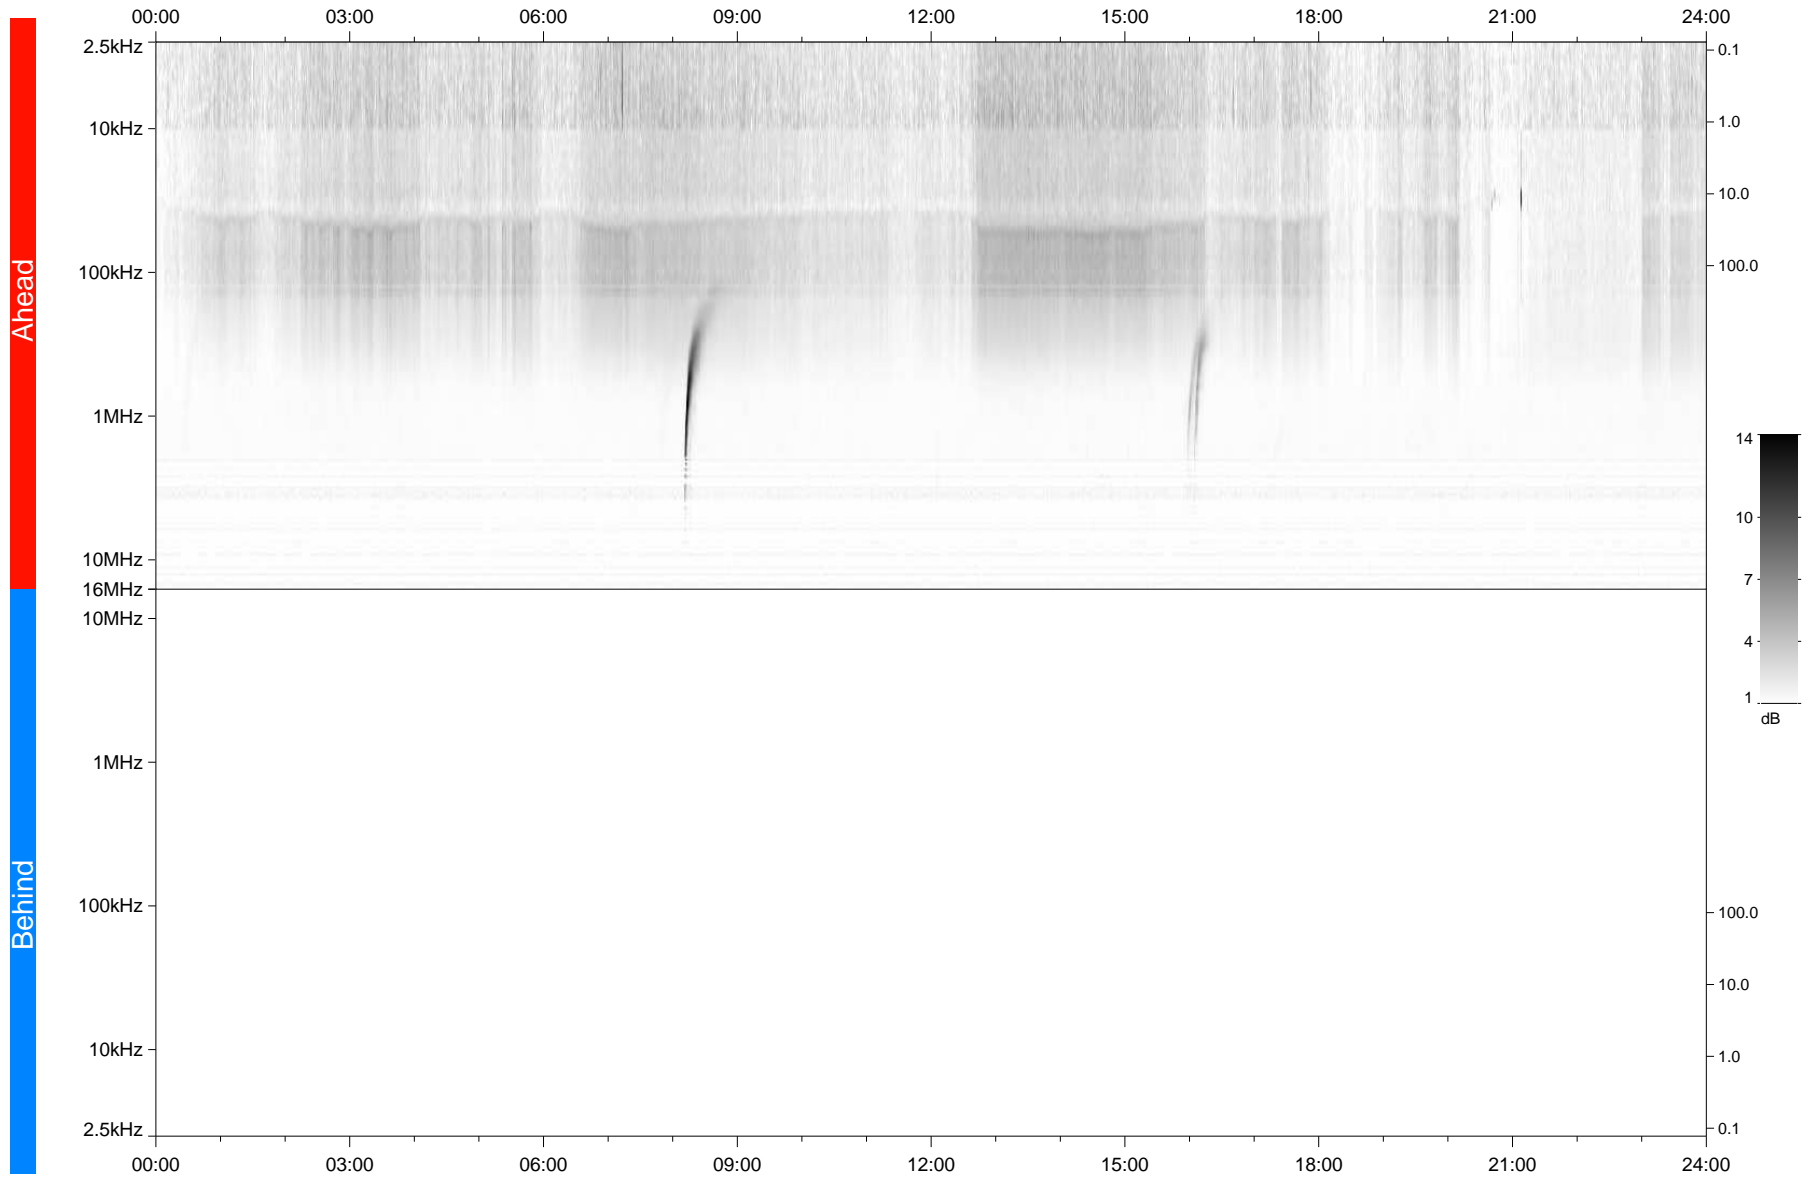

STEREO/WAVES Daily Summary - 12-Dec-2020 (DOY 347)

Ahead source file: swaves_ahead_2020_347_1_05.fin
Ahead PSE Angle: -57.5°

Behind PSE Angle: 57.5°
Behind source file: No STEREO-B data

Time (UTC)

file: stereo_swaves_daily-summary_gray_20201212_v03
made by: space.umn.edu on macOS with IDL 8.8.2 on 2022-09-15 18:48:11, with TMLib V945 / dynspec V311