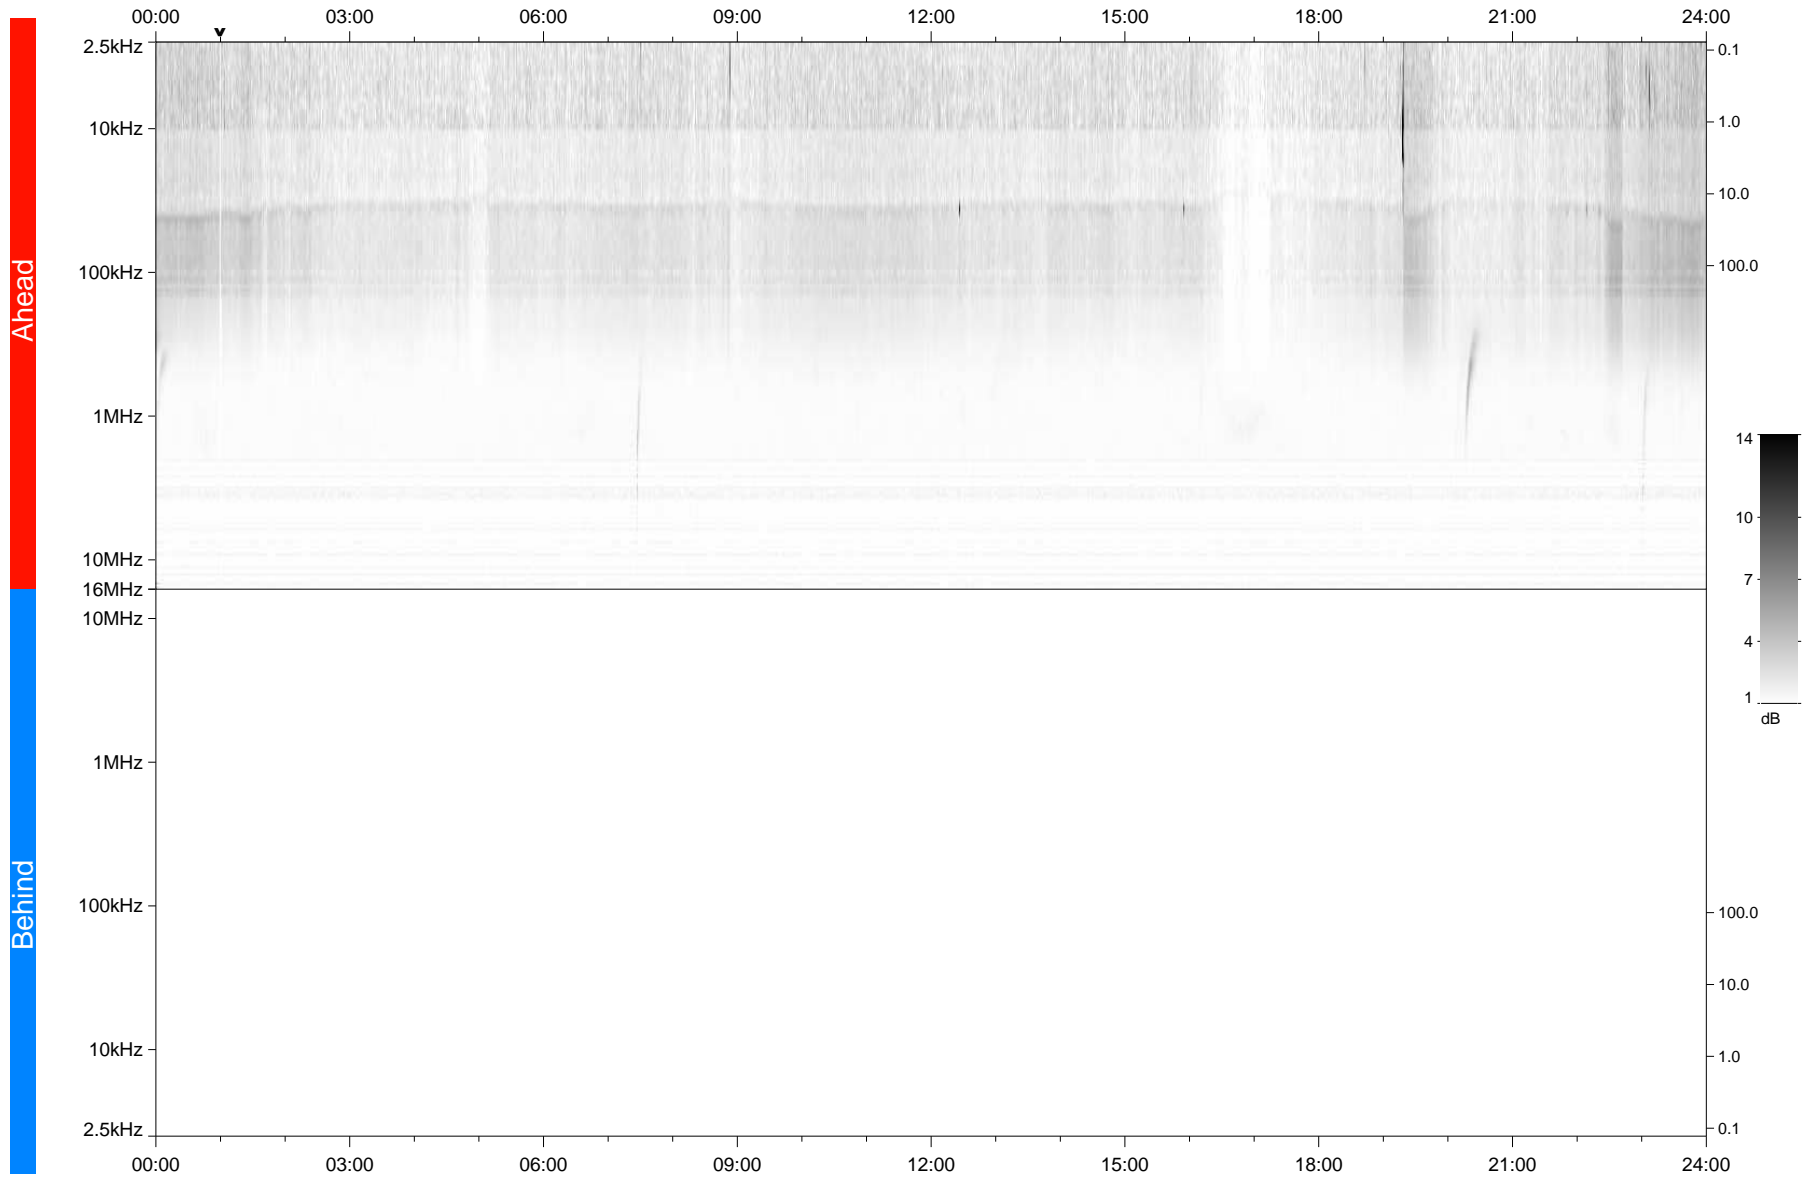

# STEREO/WAVES Daily Summary - 11-Dec-2020 (DOY 346)

Ahead source file: swaves\_ahead\_2020\_346\_1\_05.fin  
Ahead PSE Angle: -57.6°

Behind PSE Angle: 57.5°  
Behind source file: No STEREO-B data

Time (UTC)

file: stereo\_swaves\_daily-summary\_gray\_20201211\_v04  
made by: space.umn.edu on macOS with TDL 8.8.2 on 2022-10-03 19:55:44, with Tlib V945 / dynspec V311