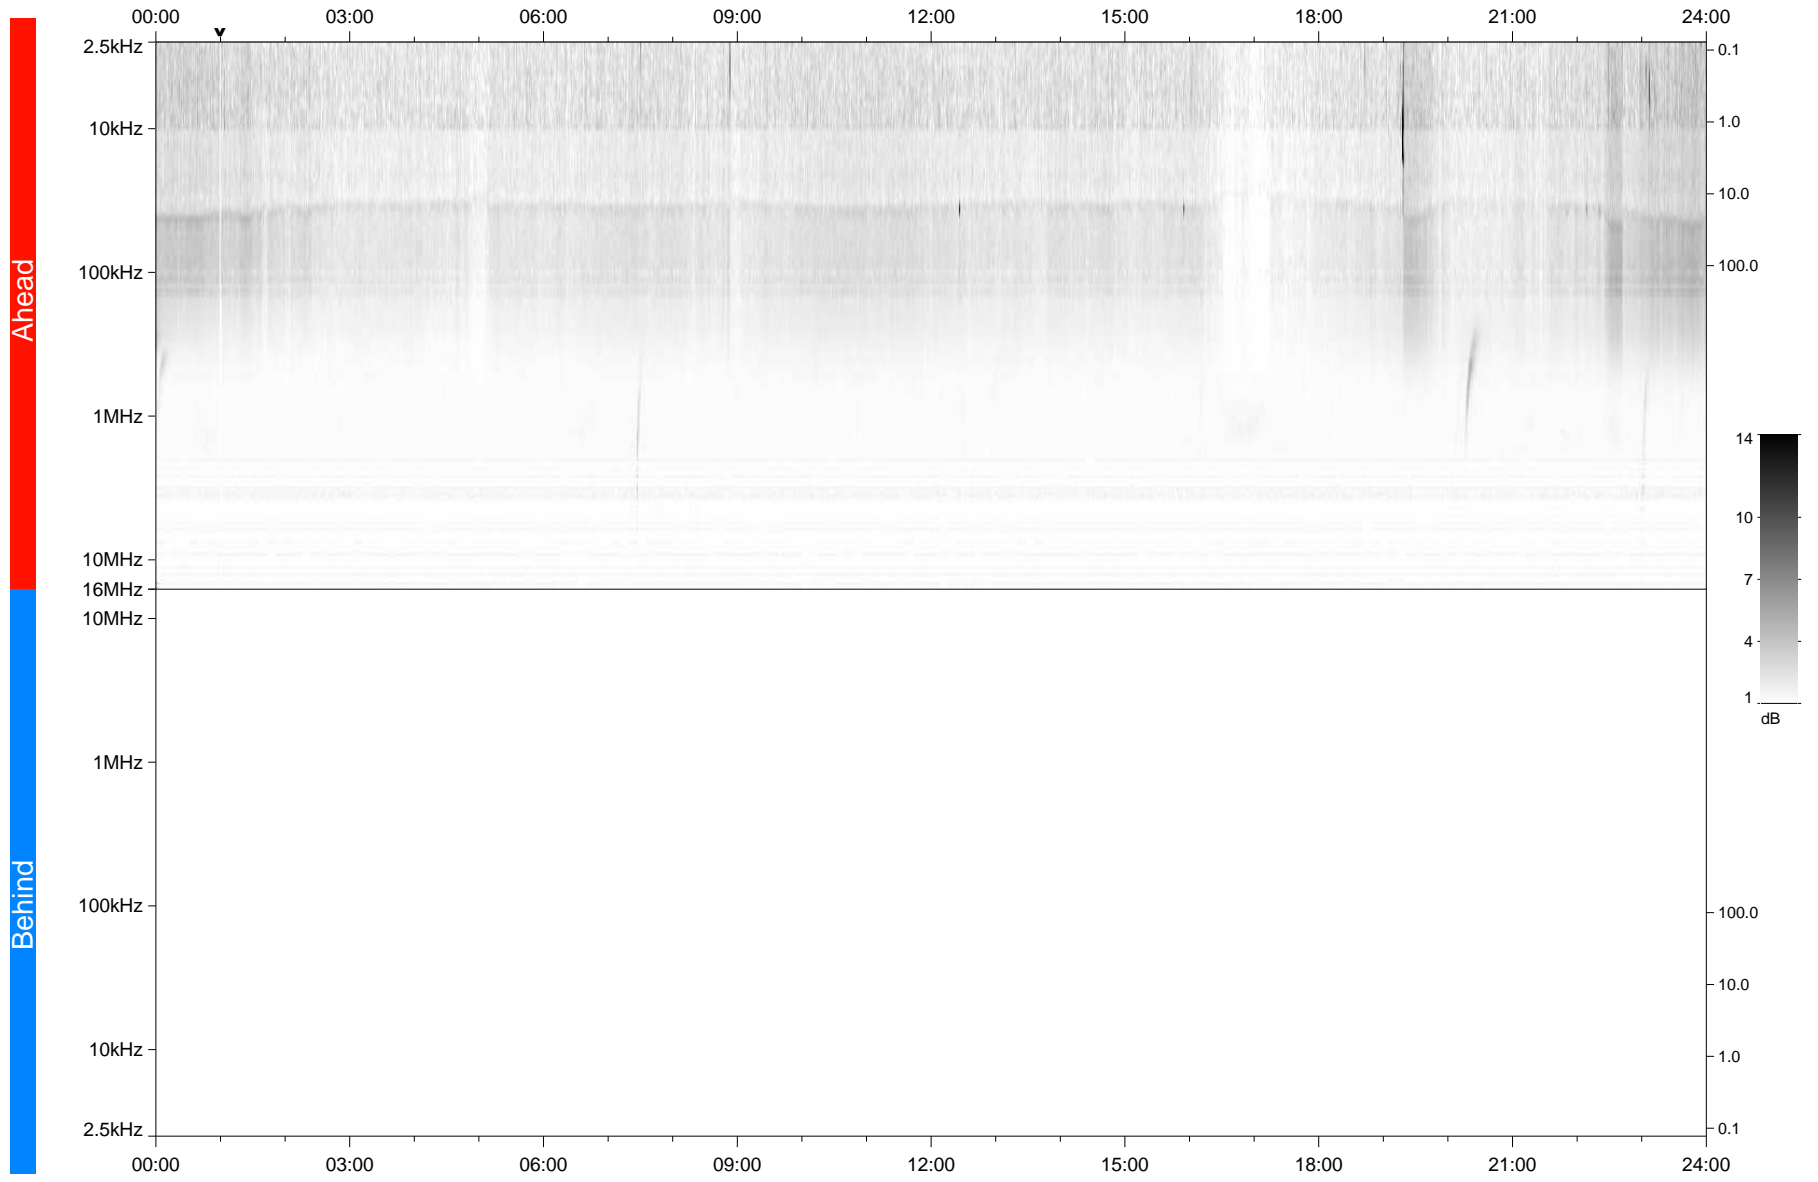

STEREO/WAVES Daily Summary - 11-Dec-2020 (DOY 346)

Ahead source file: swaves_ahead_2020_346_1_05.fin
Ahead PSE Angle: -57.6°

Behind PSE Angle: 57.5°
Behind source file: No STEREO-B data

Time (UTC)

file: stereo_swaves_daily-summary_gray_20201211_v03
made by: space.umn.edu on macOS with IDL 8.8.2 on 2022-09-15 18:46:48, with TMatb V945 / dynspec V311