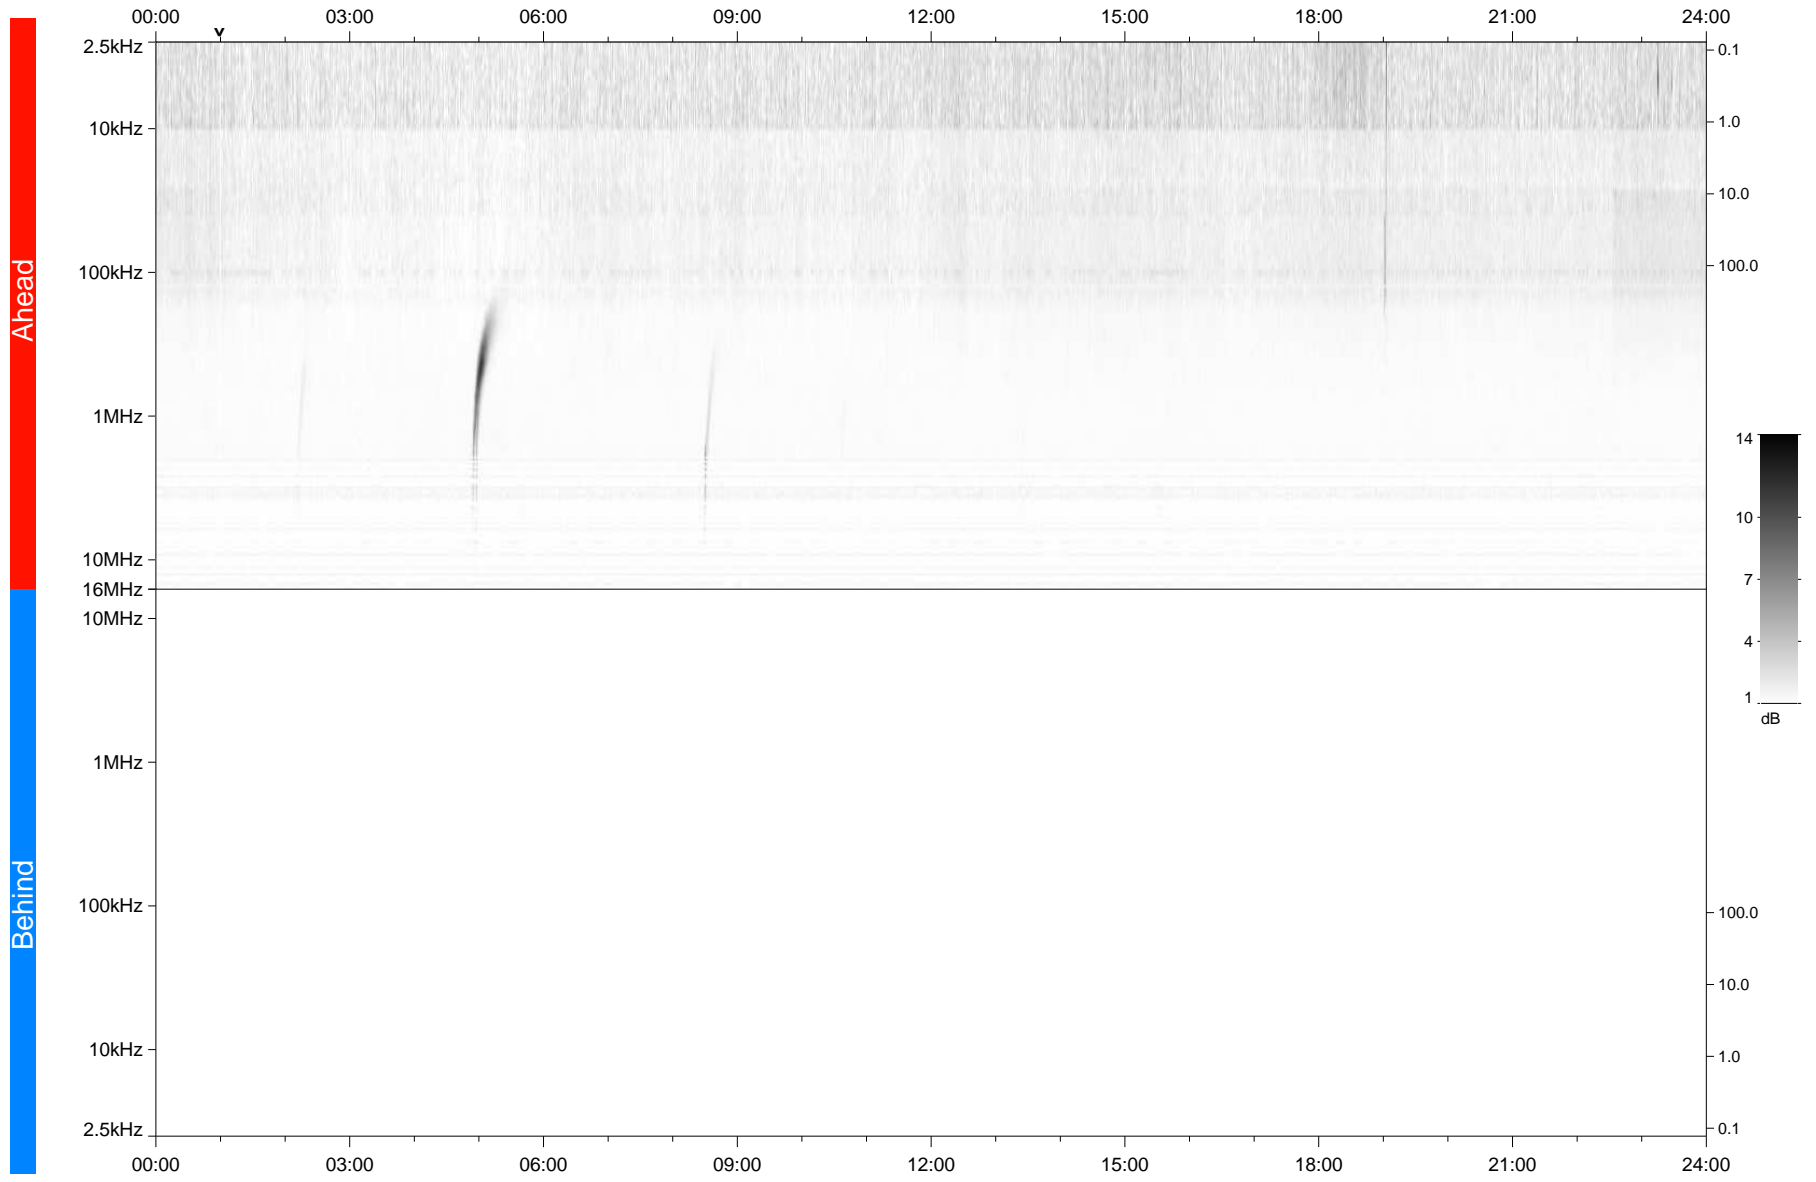

# STEREO/WAVES Daily Summary - 09-Dec-2020 (DOY 344)

Ahead source file: swaves\_ahead\_2020\_344\_1\_05.fin  
Ahead PSE Angle: -57.7°

Behind PSE Angle: 57.5°  
Behind source file: No STEREO-B data

Time (UTC)

file: stereo\_swaves\_daily-summary\_gray\_20201209\_v04  
made by: space.umn.edu on macOS with TDL 8.8.2 on 2022-10-03 19:52:45, with TMLib V945 / dynspec V311