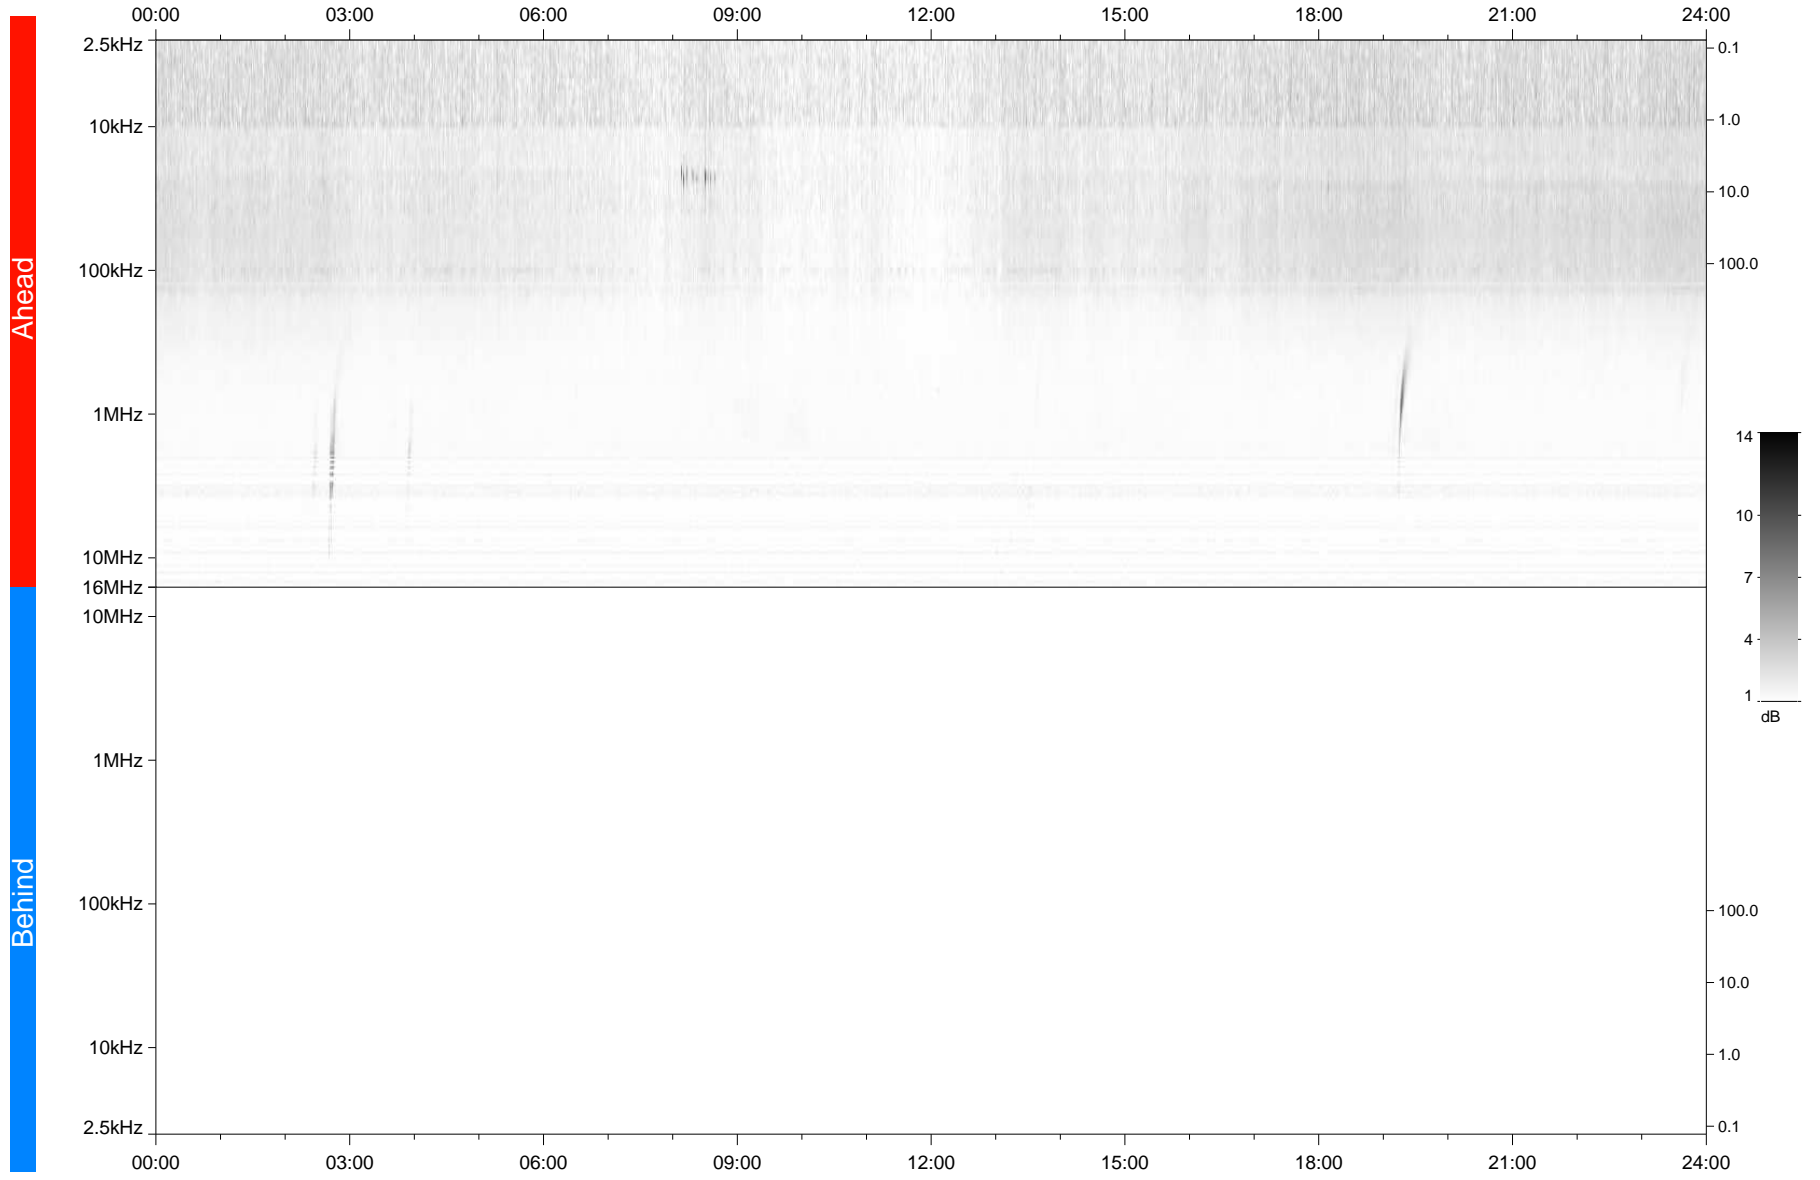

# STEREO/WAVES Daily Summary - 08-Dec-2020 (DOY 343)

Ahead source file: swaves\_ahead\_2020\_343\_1\_05.fin  
Ahead PSE Angle: -57.6°

Behind PSE Angle: 57.6°  
Behind source file: No STEREO-B data

Time (UTC)

file: stereo\_swaves\_daily-summary\_gray\_20201208\_v03  
made by: space.umn.edu on macOS with IDL 8.8.2 on 2022-09-15 18:42:42, with TMLib V945 / dynspec V311