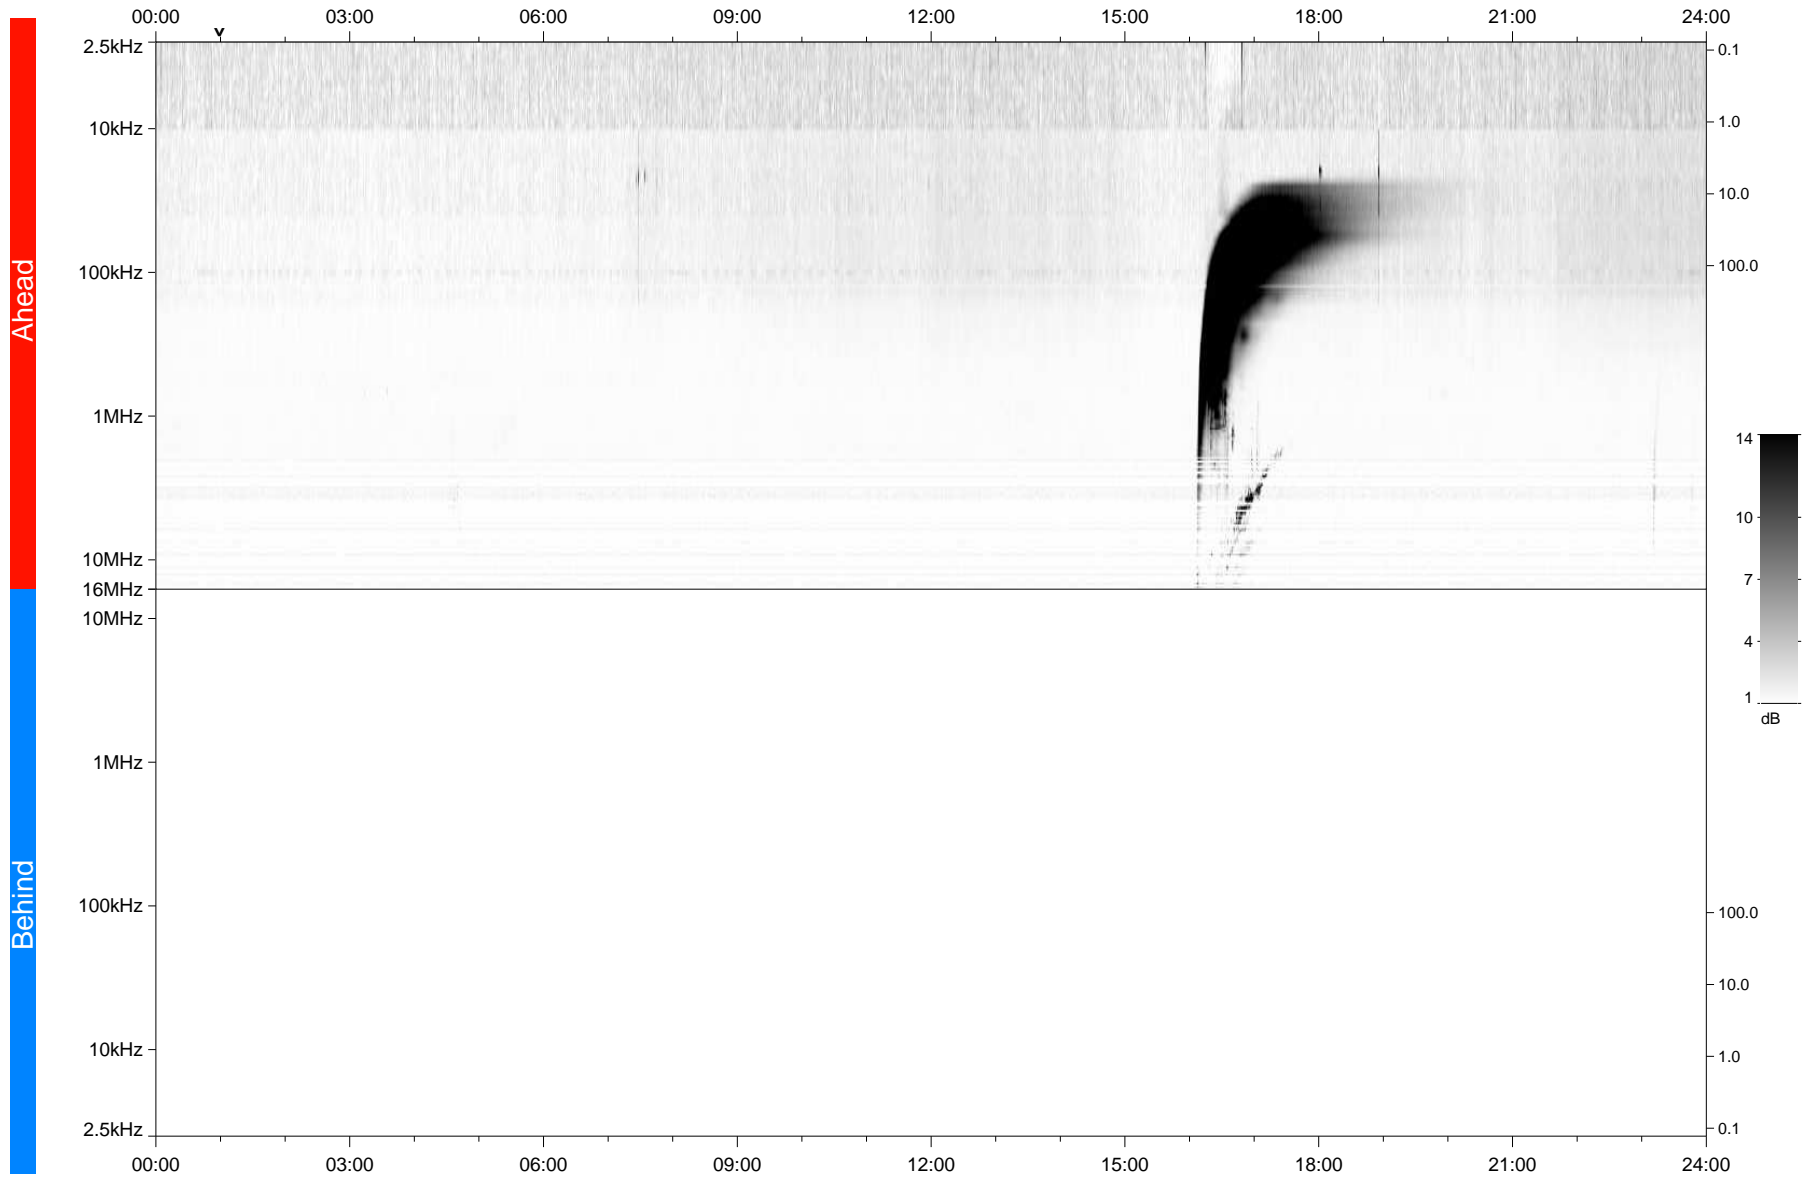

STEREO/WAVES Daily Summary - 07-Dec-2020 (DOY 342)

Ahead source file: swaves_ahead_2020_342_1_05.fin
Ahead PSE Angle: -57.7°

Behind PSE Angle: 57.6°
Behind source file: No STEREO-B data

Time (UTC)

file: stereo_swaves_daily-summary_gray_20201207_v04
made by: space.umn.edu on macOS with IDL 8.8.2 on 2022-10-03 19:49:46, with TLib V945 / dynspec V311