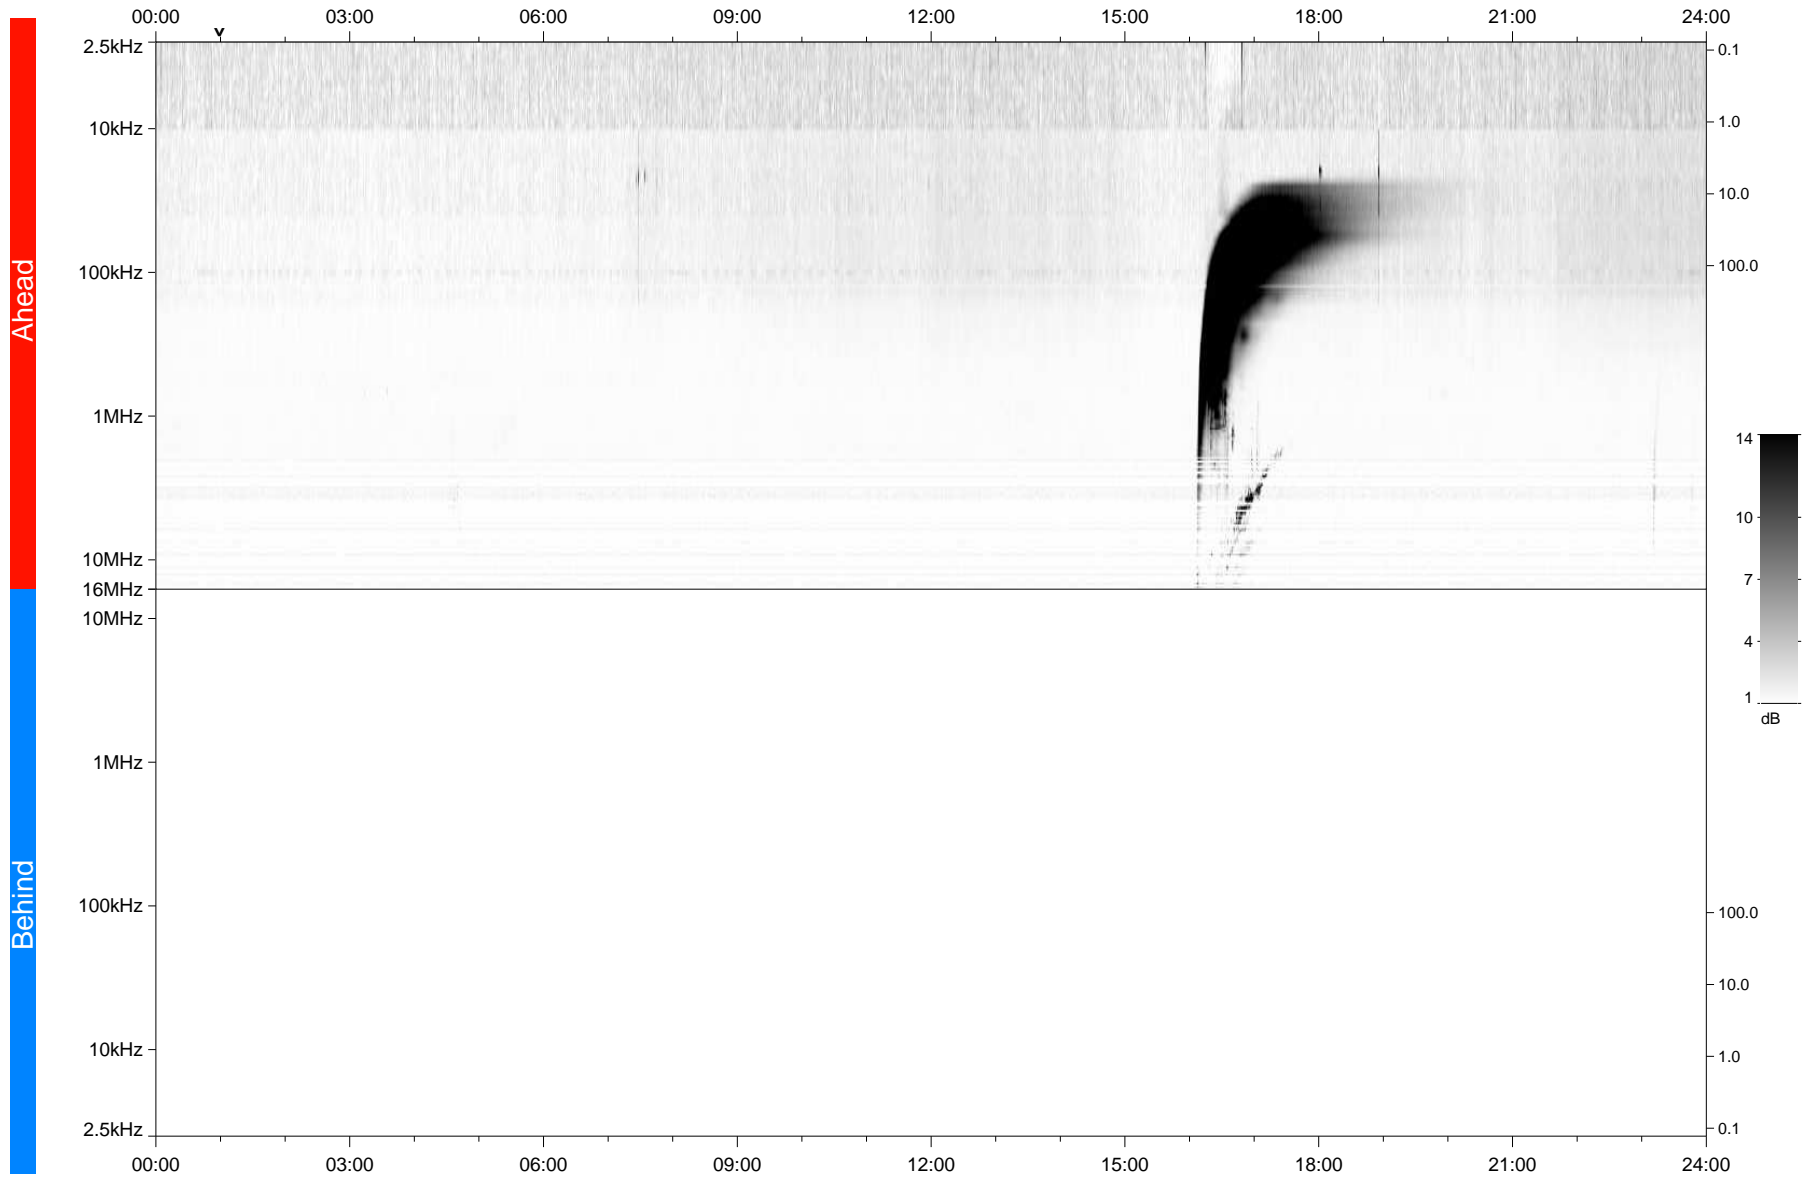

STEREO/WAVES Daily Summary - 07-Dec-2020 (DOY 342)

Ahead source file: swaves_ahead_2020_342_1_05.fin
Ahead PSE Angle: -57.7°

Behind PSE Angle: 57.6°
Behind source file: No STEREO-B data

Time (UTC)

file: stereo_swaves_daily-summary_gray_20201207_v03
made by: space.umn.edu on macOS with IDL 8.8.2 on 2022-09-15 18:41:21, with TLib V945 / dynspec V311