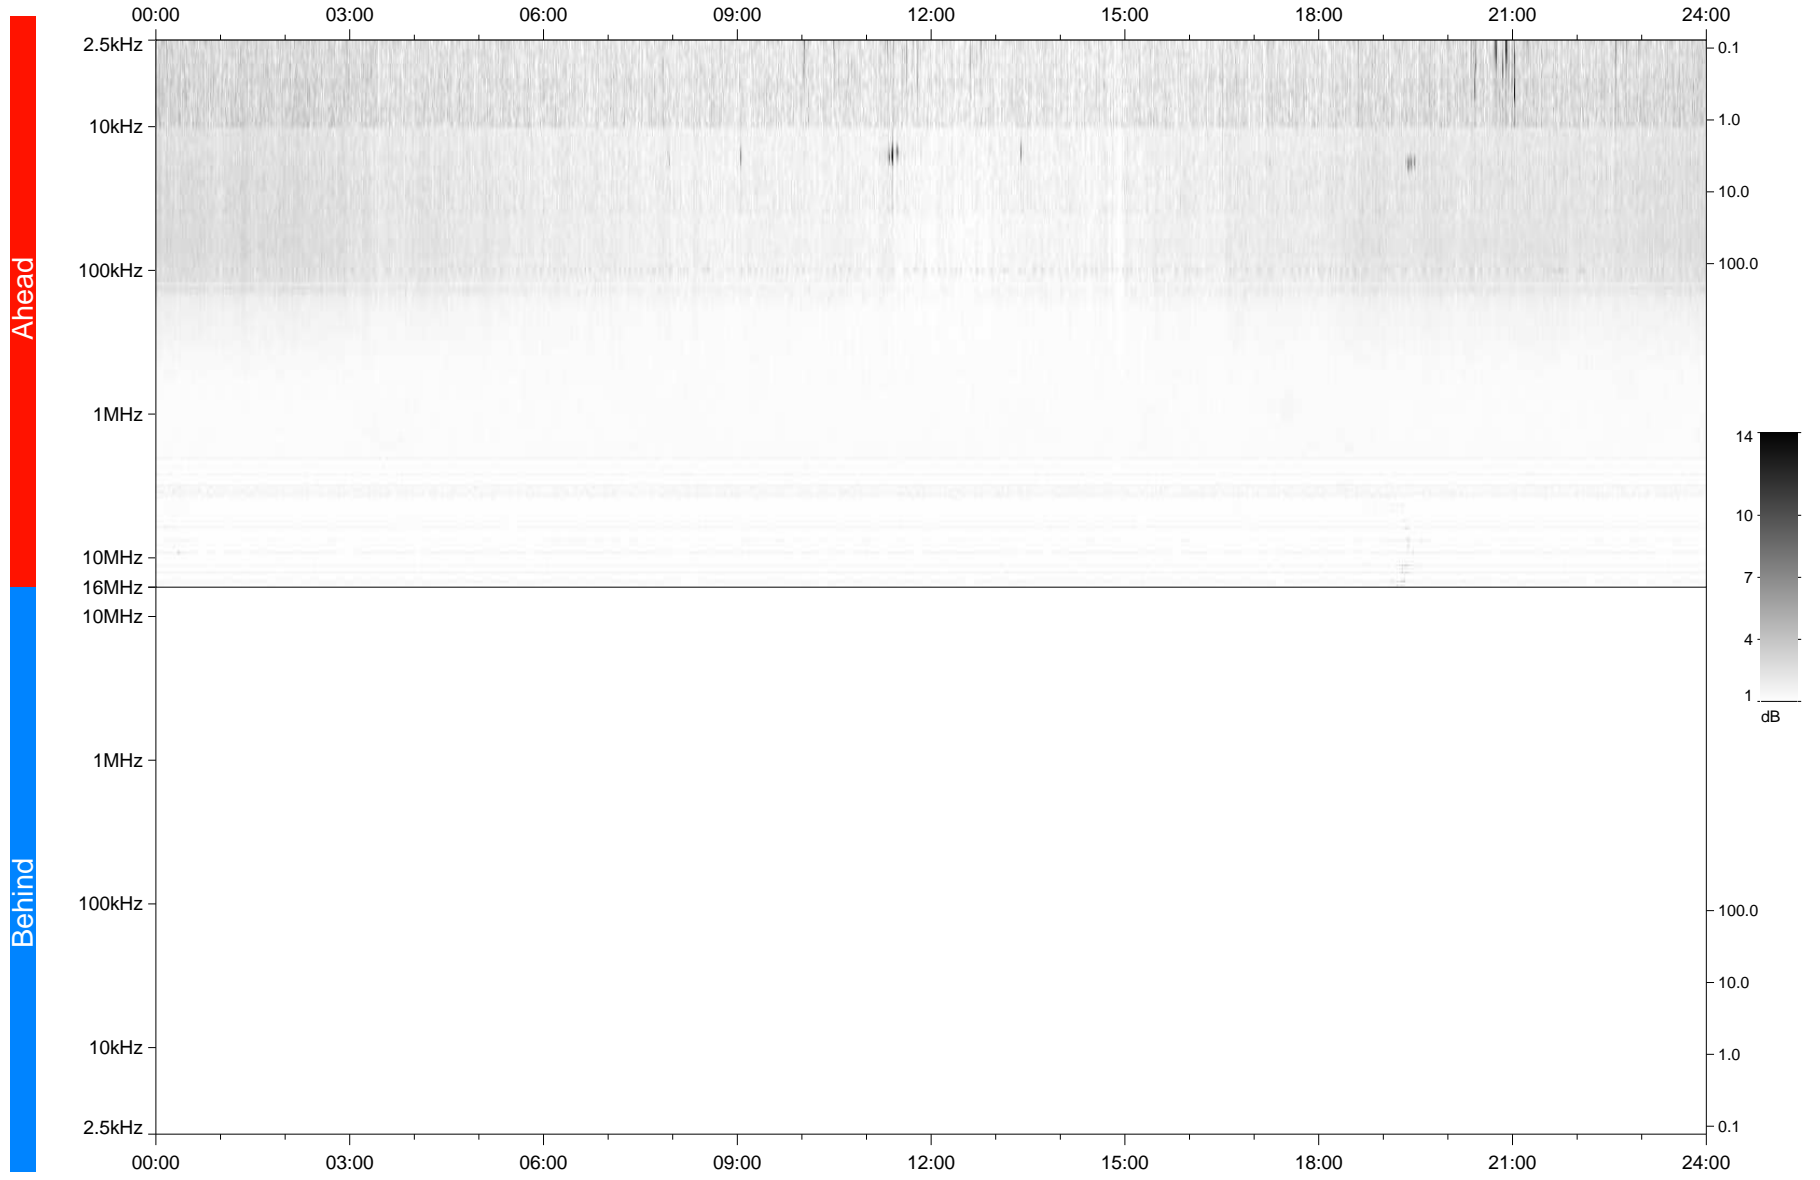

# STEREO/WAVES Daily Summary - 06-Dec-2020 (DOY 341)

Ahead source file: swaves\_ahead\_2020\_341\_1\_05.fin  
Ahead PSE Angle: -57.7°

Behind PSE Angle: 57.6°  
Behind source file: No STEREO-B data

Time (UTC)

file: stereo\_swaves\_daily-summary\_gray\_20201206\_v04  
made by: space.umn.edu on macOS with TDL 8.8.2 on 2022-10-03 19:48:17, with Tlib V945 / dynspec V311