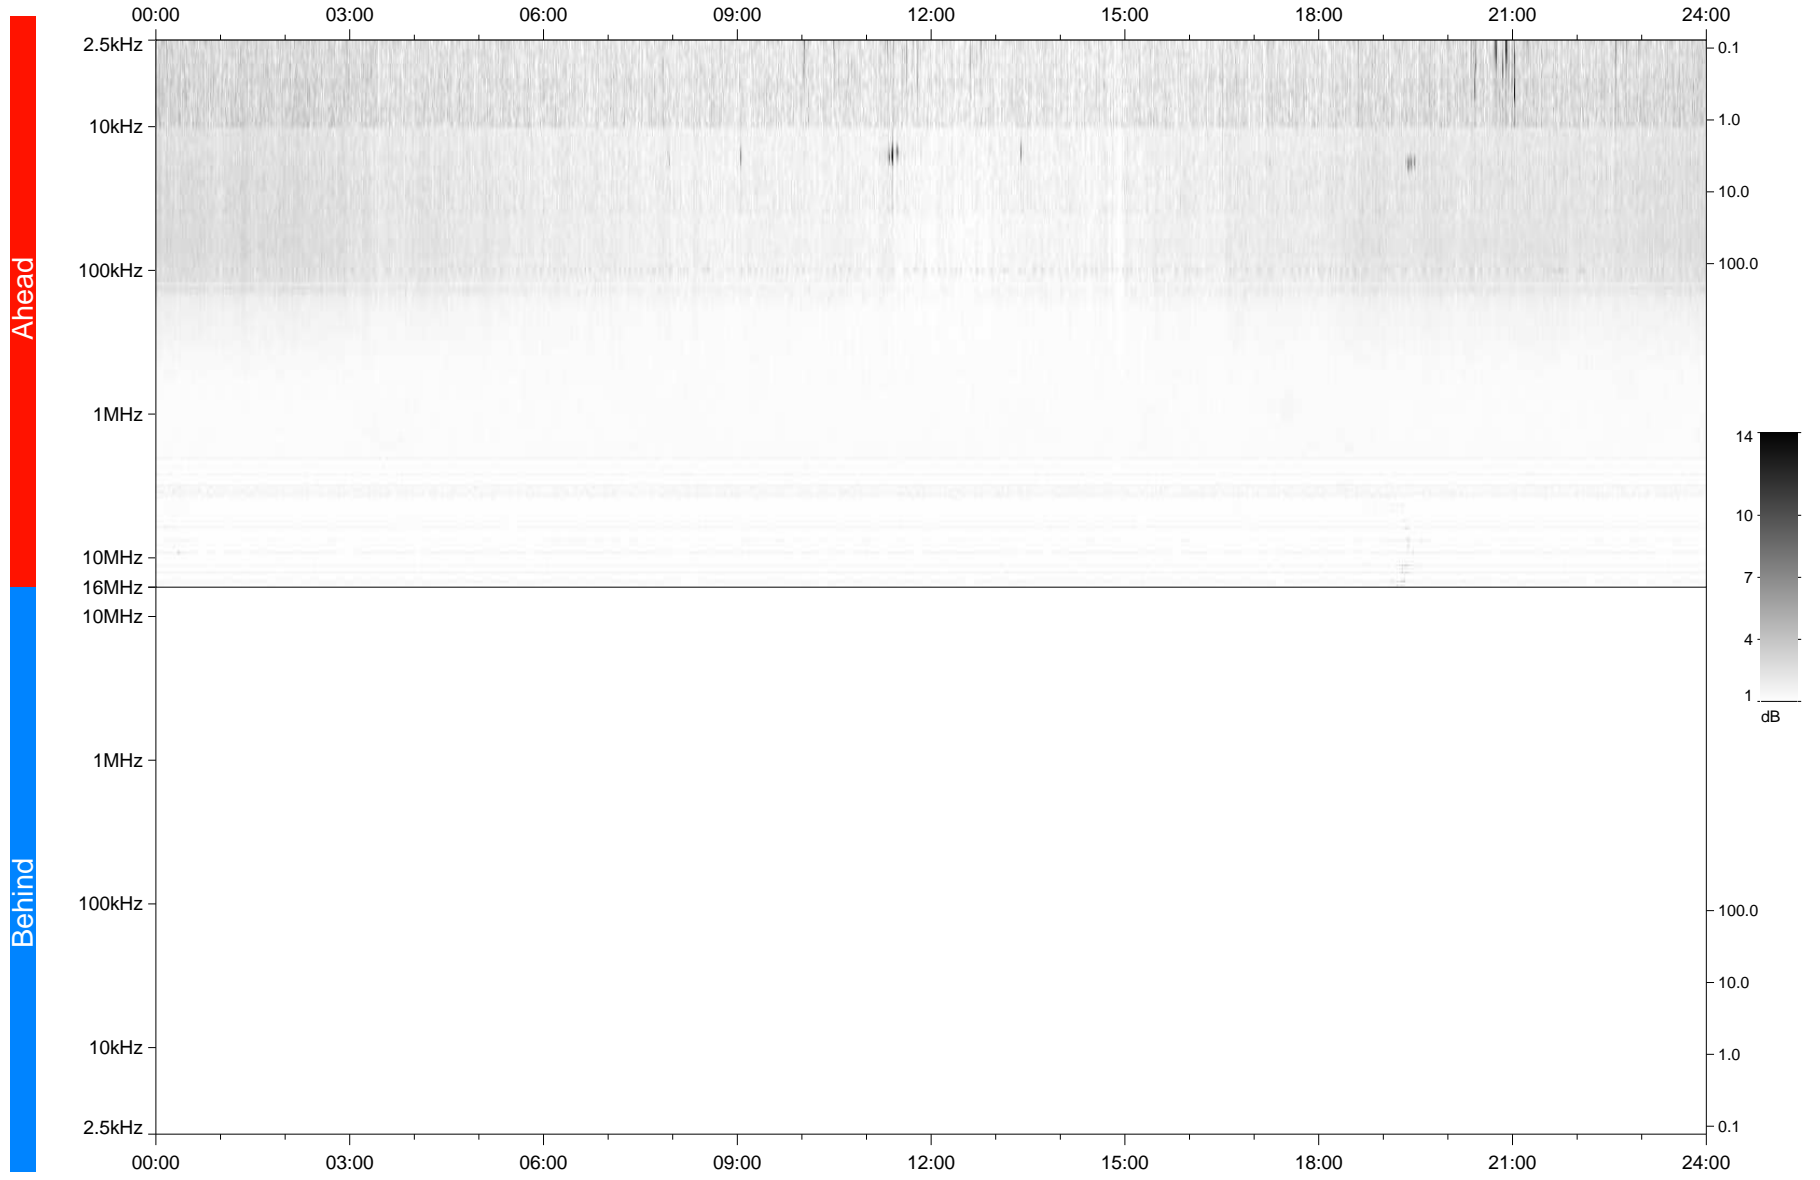

STEREO/WAVES Daily Summary - 06-Dec-2020 (DOY 341)

Ahead source file: swaves_ahead_2020_341_1_05.fin
Ahead PSE Angle: -57.7°

Behind PSE Angle: 57.6°
Behind source file: No STEREO-B data

Time (UTC)

file: stereo_swaves_daily-summary_gray_20201206_v03
made by: space.umn.edu on macOS with TDL 8.8.2 on 2022-09-15 18:40:00, with TLib V945 / dynspec V311