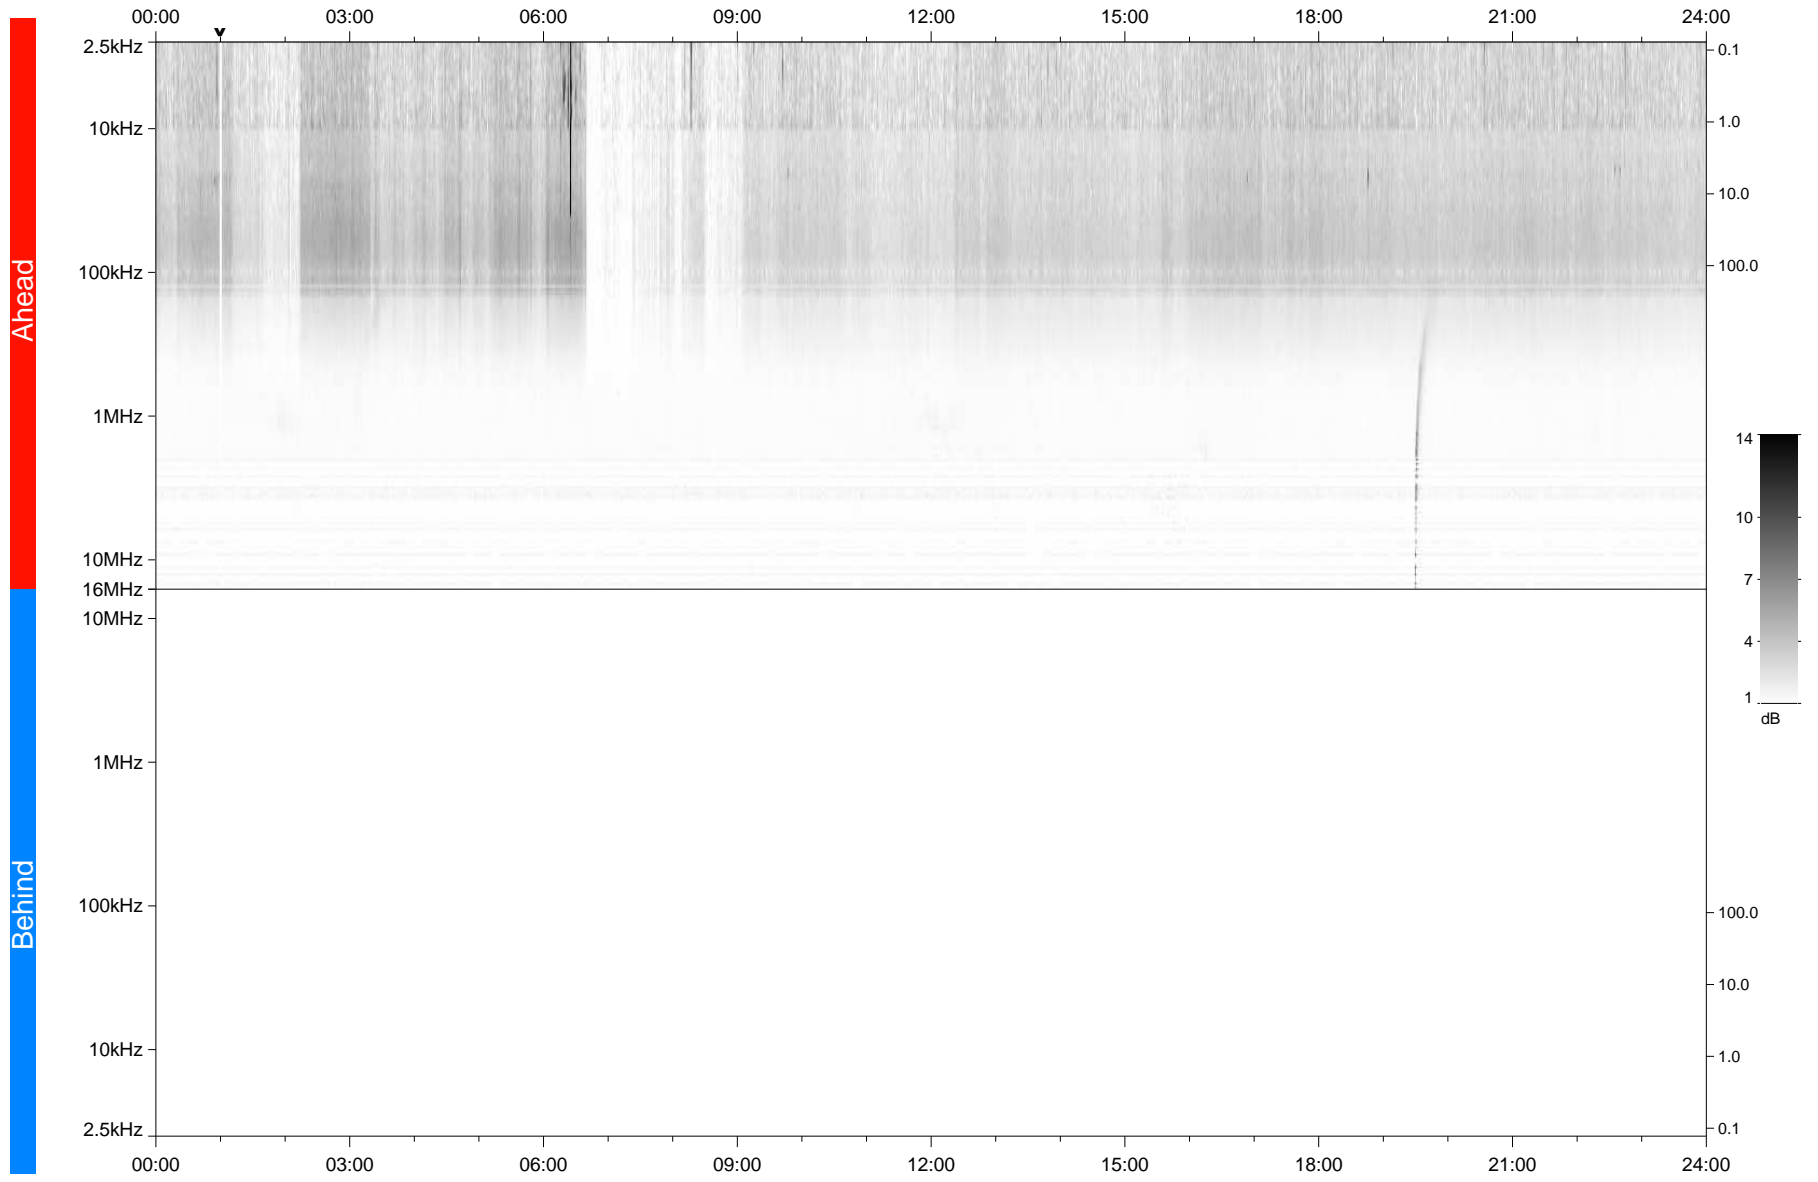

# STEREO/WAVES Daily Summary - 05-Dec-2020 (DOY 340)

Ahead source file: swaves\_ahead\_2020\_340\_1\_05.fin  
Ahead PSE Angle: -57.6°

Behind PSE Angle: 57.6°  
Behind source file: No STEREO-B data

Time (UTC)

file: stereo\_swaves\_daily-summary\_gray\_20201205\_v03  
made by: space.umn.edu on macOS with TDL 8.8.2 on 2022-09-15 18:38:37, with TLib V945 / dynspec V311