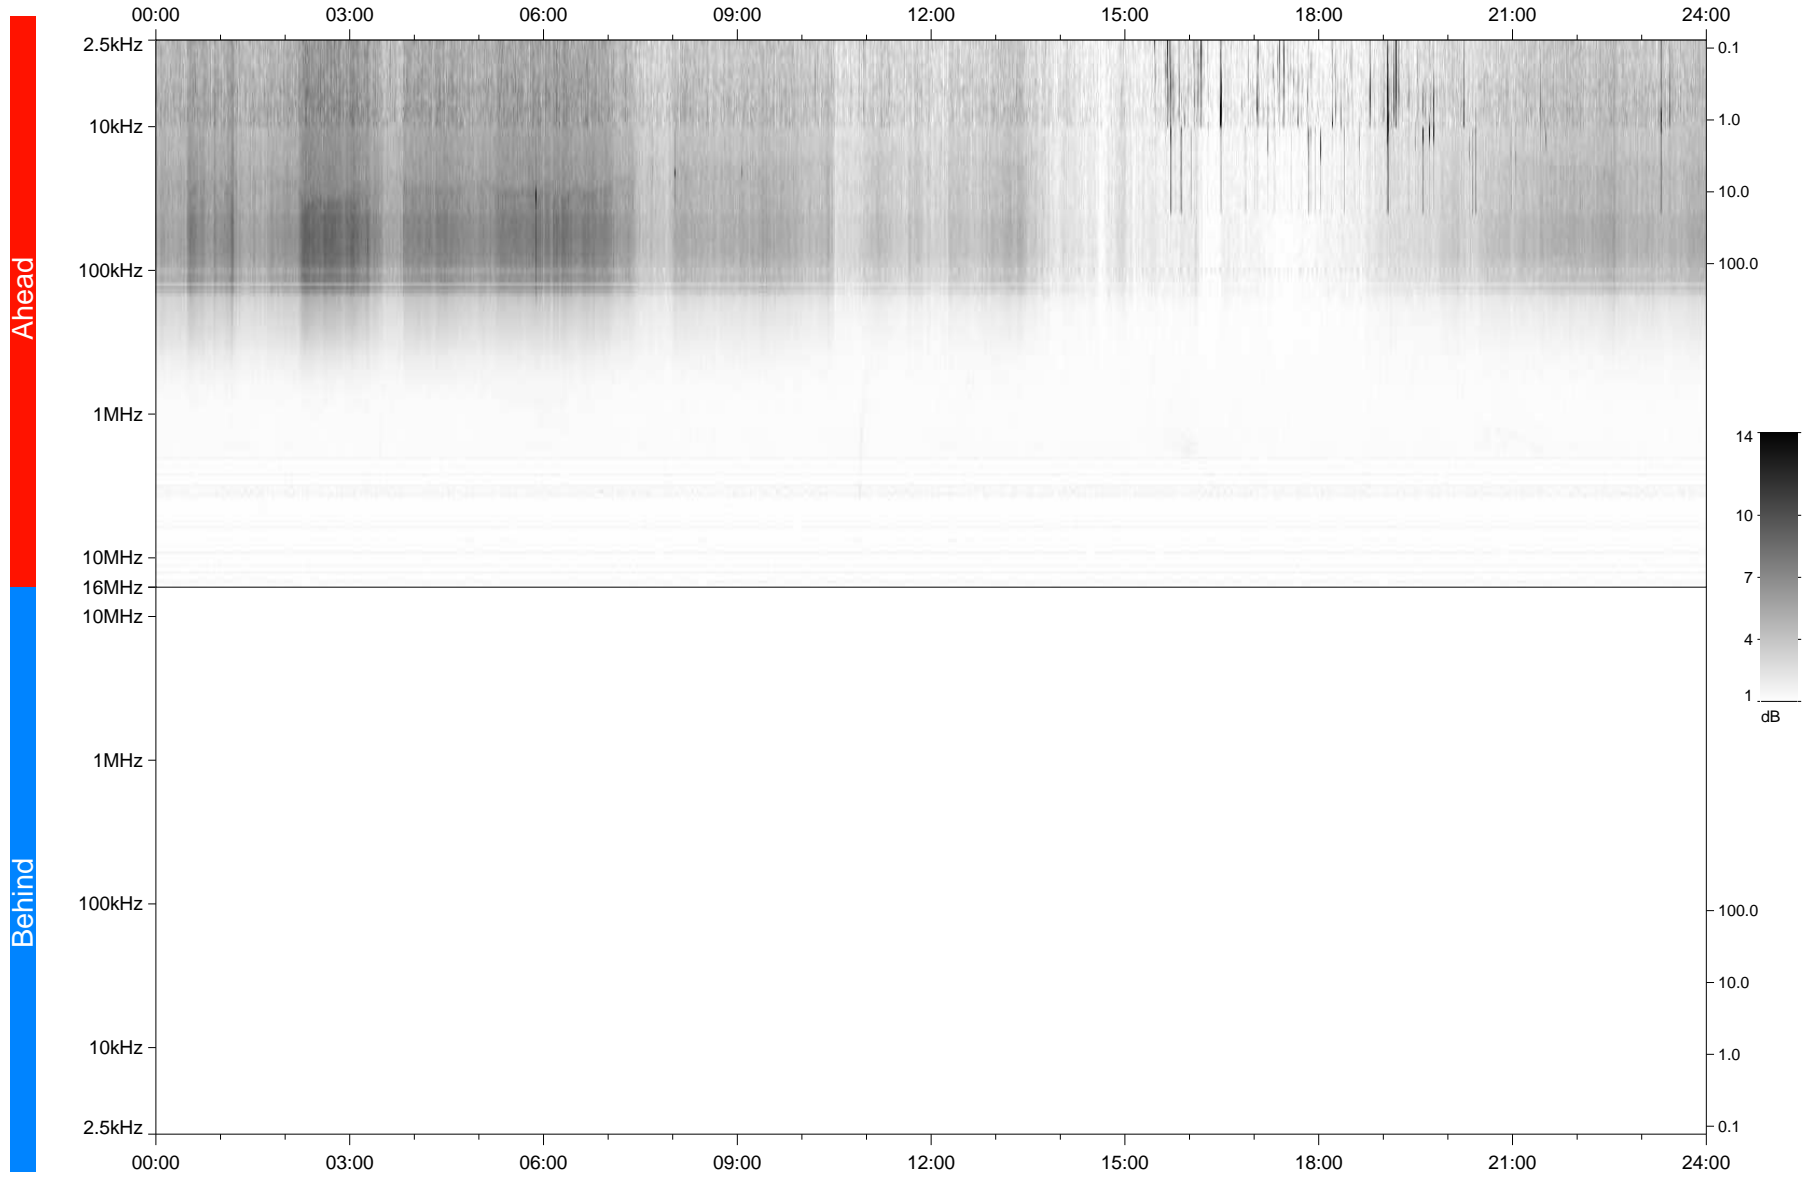

STEREO/WAVES Daily Summary - 04-Dec-2020 (DOY 339)

Ahead source file: swaves_ahead_2020_339_1_05.fin
Ahead PSE Angle: -57.6°

Behind PSE Angle: 57.6°
Behind source file: No STEREO-B data

Time (UTC)

file: stereo_swaves_daily-summary_gray_20201204_v03
made by: space.umn.edu on macOS with TDL 8.8.2 on 2022-09-15 18:37:15, with Tlib V945 / dynspec V311